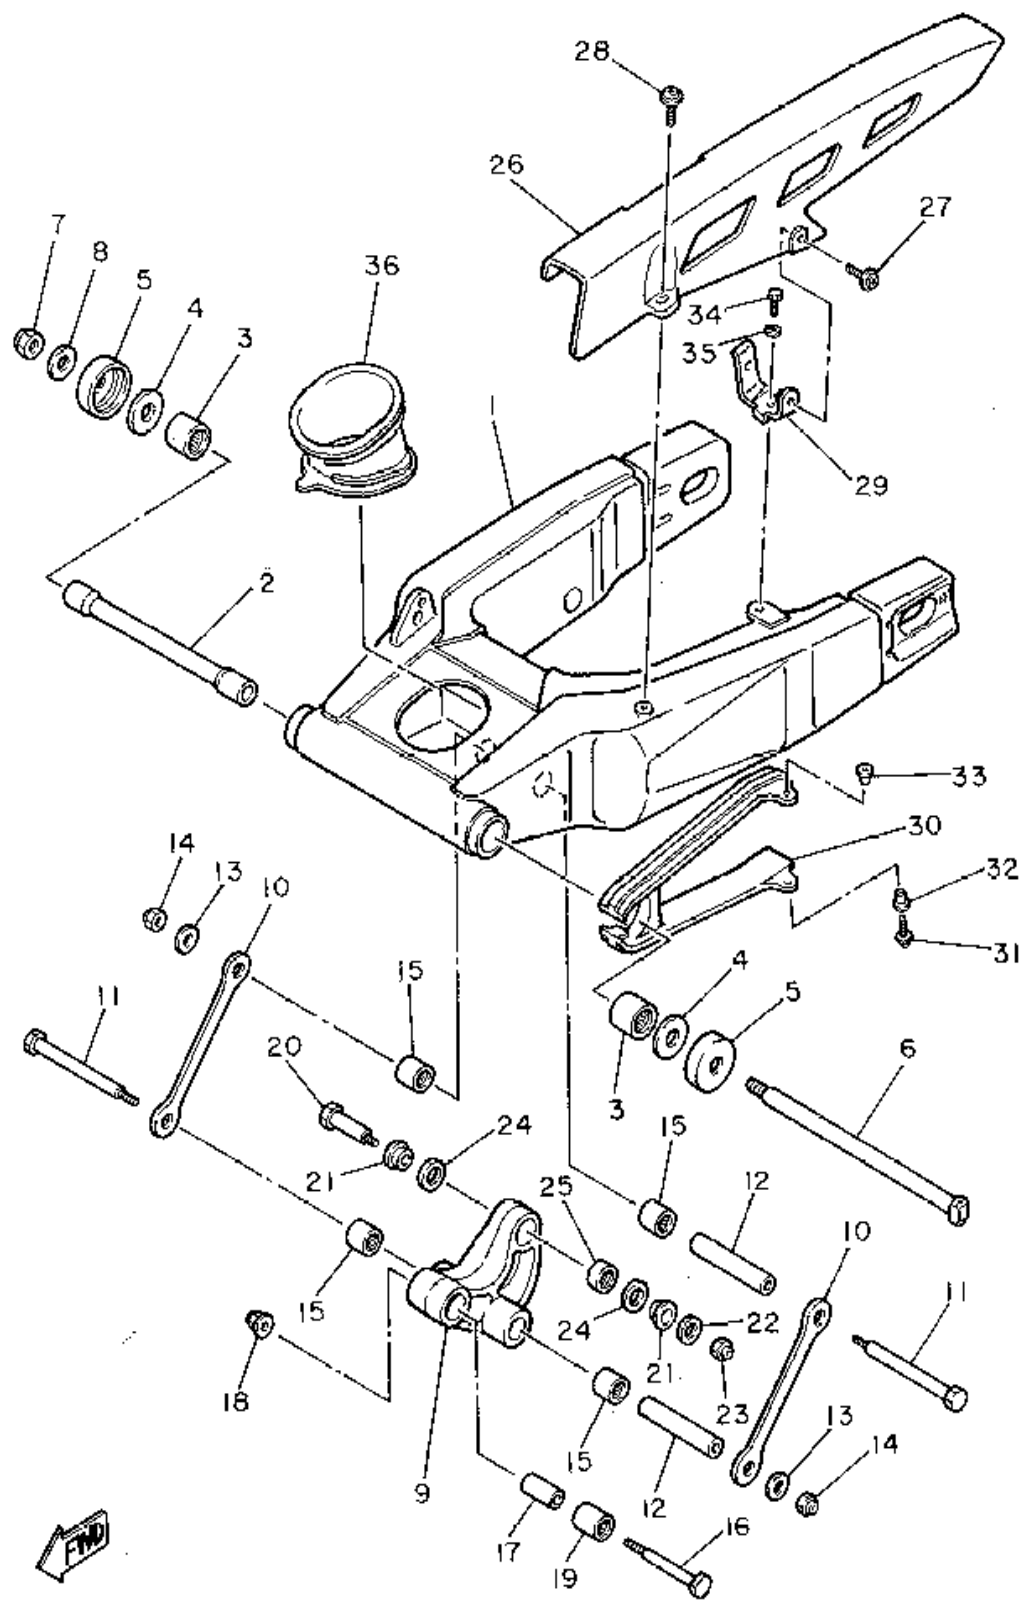

REAR ARM

Ref. No.	Part Number	Description	Qty	Remarks
1	3GM-22110-00-00	REAR ARM COMP.	1	
2	3GM-22184-00-00	BUSH	1	
3	93317-52865-00	BEARING, CYLINDRICAL	2	
4	3GM-22127-00-00	SHIM	2	
5	3GM-22128-00-00	COVER, THRUST 1	2	
6	3GM-22141-00-00	SHAFT, PIVOT	1	
7	90185-18104-00	NUT, SELF-LOCKING	1	
8	90201-18264-00	WASHER, PLATE	1	
9	3GM-2217A-00-00	ARM, RELAY	1	
10	3GM-2217M-00-00	ARM 1	2	
11	90101-12673-00	BOLT	2	
12	90387-126T1-00	COLLAR	2	
13	90201-126A7-00	WASHER, PLATE	2	
14	95611-12100-00	NUT, U	2	
15	93317-41761-00	BEARING	4	
16	90109-101F1-00	BOLT	1	
17	90387-100T8-00	COLLAR	1	
18	95601-10200-00	NUT, SELF-LOCKING	1	
19	93317-42060-00	BEARING	1	
20	90101-10659-00	BOLT	1	
21	90387-124W2-00	COLLAR	2	
22	90201-10437-00	WASHER, PLATE	1	
23	95611-10100-00	NUT, U	1	
24	93101-16131-00	OIL SEAL	2	
25	93399-99919-00	BEARING	1	
26	3GM-22311-10-00	CASE, CHAIN	1	
27	90159-06084-00	SCREW, WITH WASHER	1	
28	90159-06108-00	SCREW, WITH WASHER	1	
29	3GM-22321-00-00	STAY, CHAIN CASE 1	1	

CONTINUED ON NEXT FRAME ►

3LE332-2240