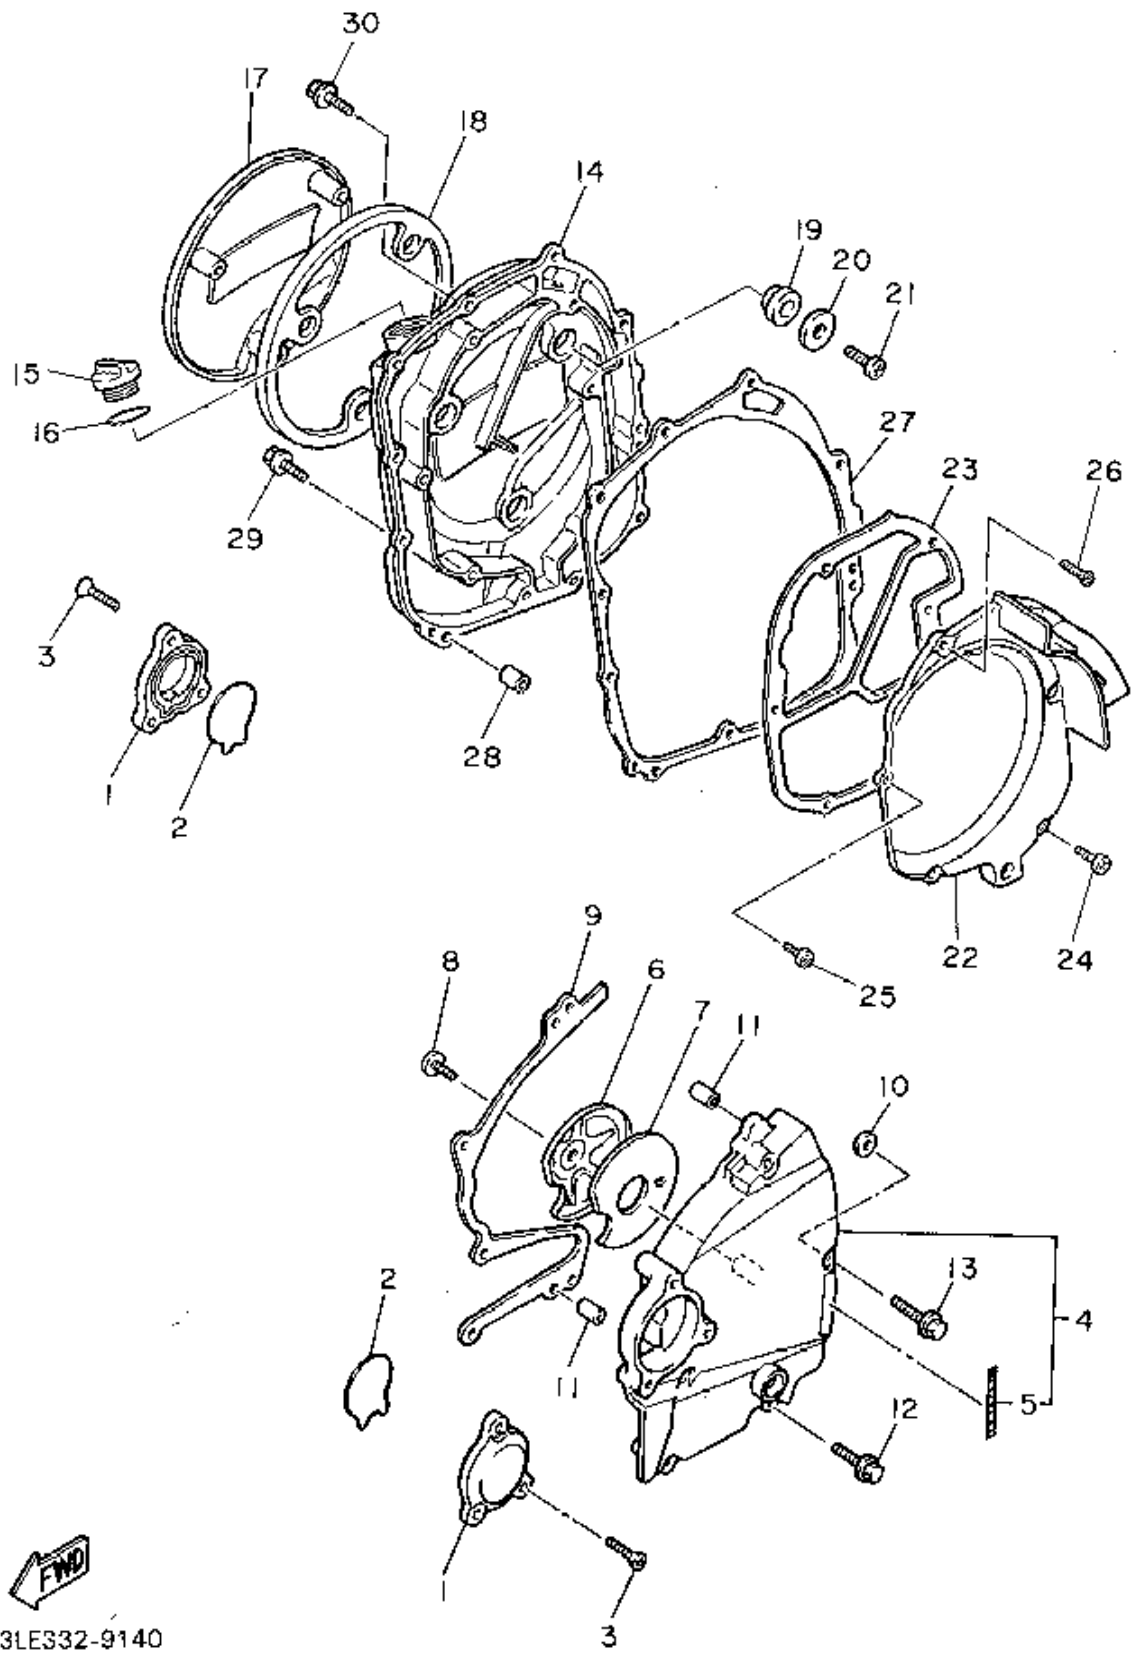

CRANKCASE COVER 1

Ref. No.	Part Number	Description	Qty	Remarks
1	3GM-15416-00-00	COVER, OIL PUMP	2	
2	1AE-15456-00-00	GASKET, OIL PUMP COVER 1	2	
3	90152-06014-00	SCREW, COUNTERSUNK	6	
4	3GM-15410-00-00	CRANKCASE COVER ASSEMBLY 1	1	
5	2GH-15435-00-00	. EMBLEM	1	
6	3GM-15427-00-00	COVER, CAP 2	1	
7	1AE-15316-00-00	DAMPER, ENGINE MOUNT 1	1	
8	92011-06010-00	BOLT, BUTTON HEAD	1	
9	4BH-15451-00-00	GASKET, CRANKCASE COVER 1	1	
10	4CR-15467-00-00	GASKET	1	
11	99510-08012-00	PIN, DOWEL	2	
12	95023-06040-00	BOLT, FLANGE (1YW)	3	
13	95021-06050-00	BOLT, FLANGE	2	
14	3GM-15421-00-00	COVER, CRANKCASE 2	1	
15	3F9-15362-00-00	PLUG, OIL LEVEL	1	
16	93210-27778-00	O-RING	1	
17	3GM-15417-00-00	COVER, CAP	1	
18	3GM-15449-00-00	RING, RUBBER	1	
19	4H7-15486-00-00	GROMMET	3	
20	90209-06096-00	WASHER	3	
21	98580-06010-00	SCREW, PAN HEAD (92503-06010)	3	
22	3GM-15346-00-00	BREATHER 1	1	
23	4BH-15463-00-00	GASKET, CARBURETOR COVER 2	1	
24	98580-06020-00	SCREW	4	
25	90157-06104-00	SCREW, PAN HEAD	1	
26	90152-06024-00	SCREW, COUNTERSUNK	1	

CONTINUED ON NEXT FRAME ►

3LES32-9140