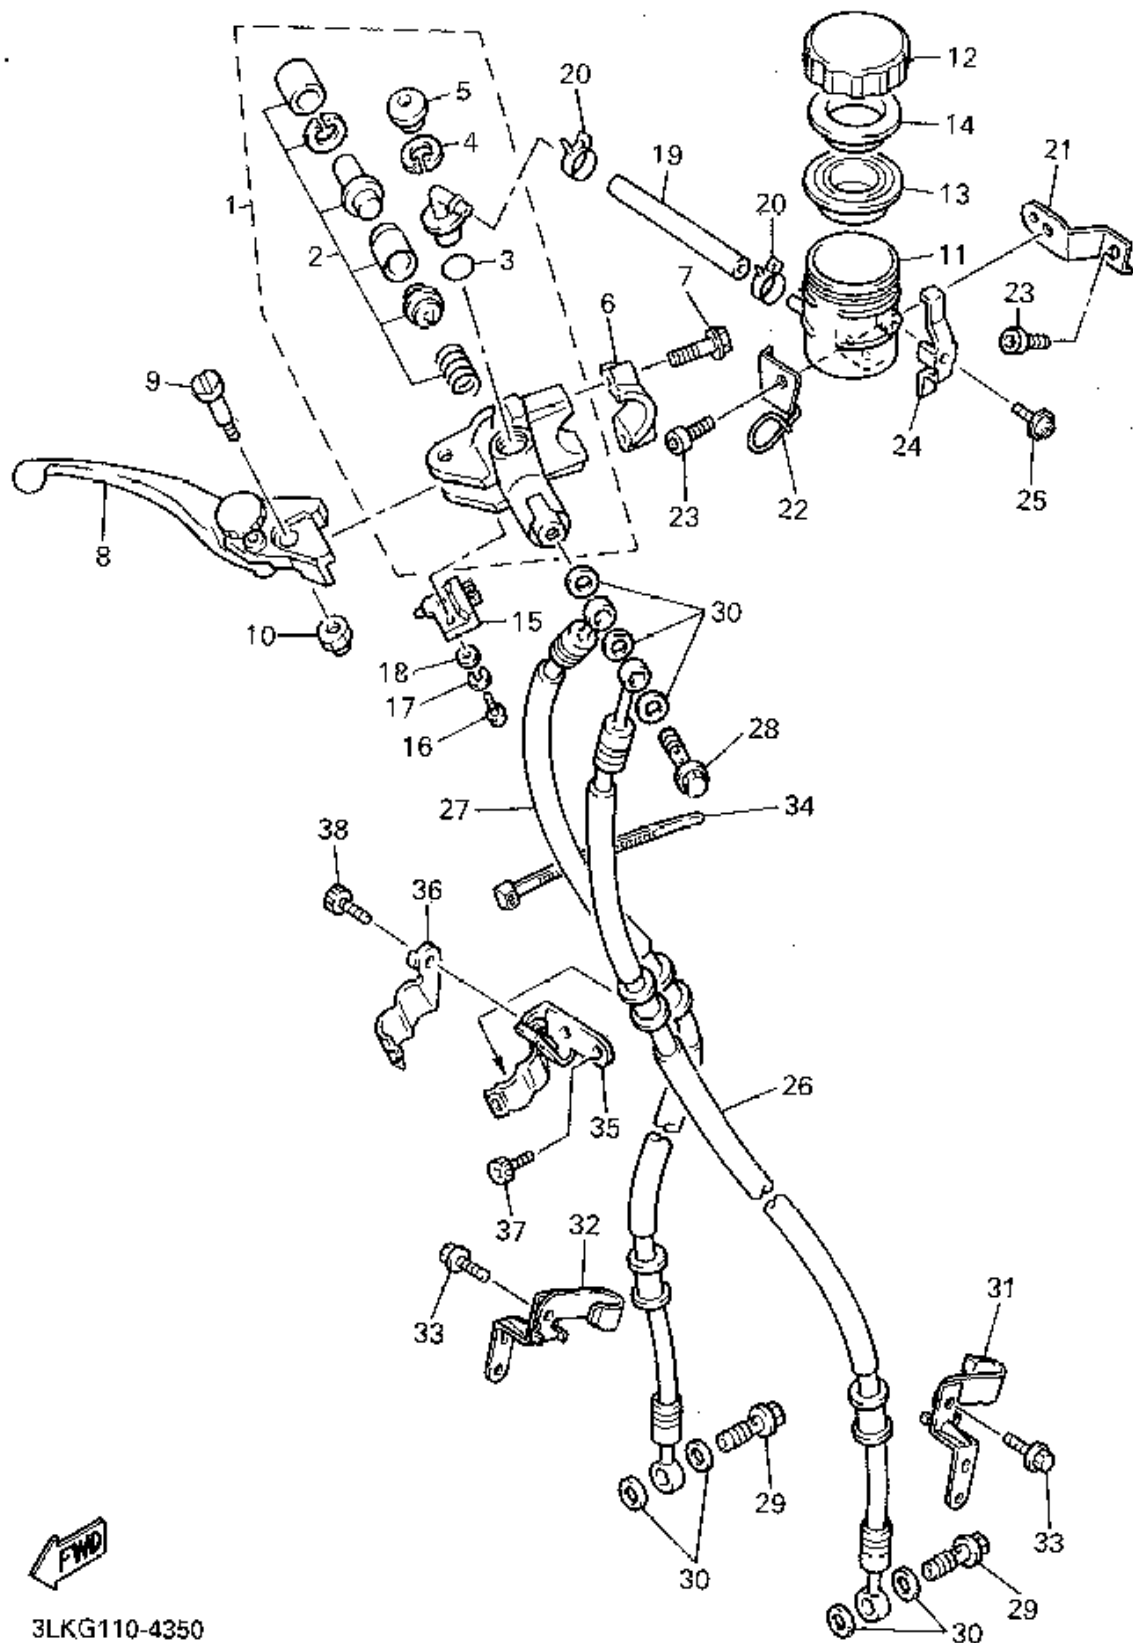

FRONT MASTER CYLINDER 1

Ref. No.	Part Number	Description	Qty	Remarks
1	3GM-W2587-50-00	MASTER CYLINDER SUB ASSEMBLY	1	
2	3GM-W0041-50-00	. CYLINDER KIT, MASTER	1	
3	93210-15620-00	. O-RING	1	
4	2VN-25866-00-00	. CIRCLIP	1	
5	3FV-2589A-00-00	. COVER, DUST	1	
6	56A-25867-00-00	BRACKET, MASTER CYLINDER	1	
7	95026-06025-00	BOLT, FLANGE	2	
8	3GM-83922-50-00	LEVER 2	1	
9	3FV-2589F-00-00	BOLT, LEVER	1	
10	95616-06100-00	NUT, U	1	
11	3FV-25894-00-00	TANK, RESERVOIR	1	
12	3GM-25852-50-00	CAP, RESERVOIR	1	
13	3FV-25854-00-00	DIAPHRAGM, RESERVOIR	1	
14	2J2-25855-50-00	BUSH, DIAPHRAGM	1	
15	3FV-83980-00-00	FRONT STOP SWITCH ASSEMBLY	1	
16	98511-04012-00	SCREW, PAN HEAD	1	
17	92990-04100-00	WASHER, SPRING	1	
18	92901-04600-00	WASHER, PLATE	1	
19	3GM-2585F-00-00	HOSE	1	
20	3PA-24356-00-00	CLIP, PIPE 1	2	
21	3GM-26292-50-00	STAY	1	
22	3GM-26131-00-00	GUIDE, CABLE 1	1	
23	90110-06145-00	BOLT, HEX.SOCKET	2	
24	3FV-2589G-00-00	HOLDER	1	
25	3GM-2589H-00-00	SCREW	1	
26	3GM-25872-A0-00	HOSE, BRAKE 1	1	
27	3GM-25873-A0-00	HOSE, BRAKE 2	1	

CONTINUED ON NEXT FRAME ►

3LKG110-4350