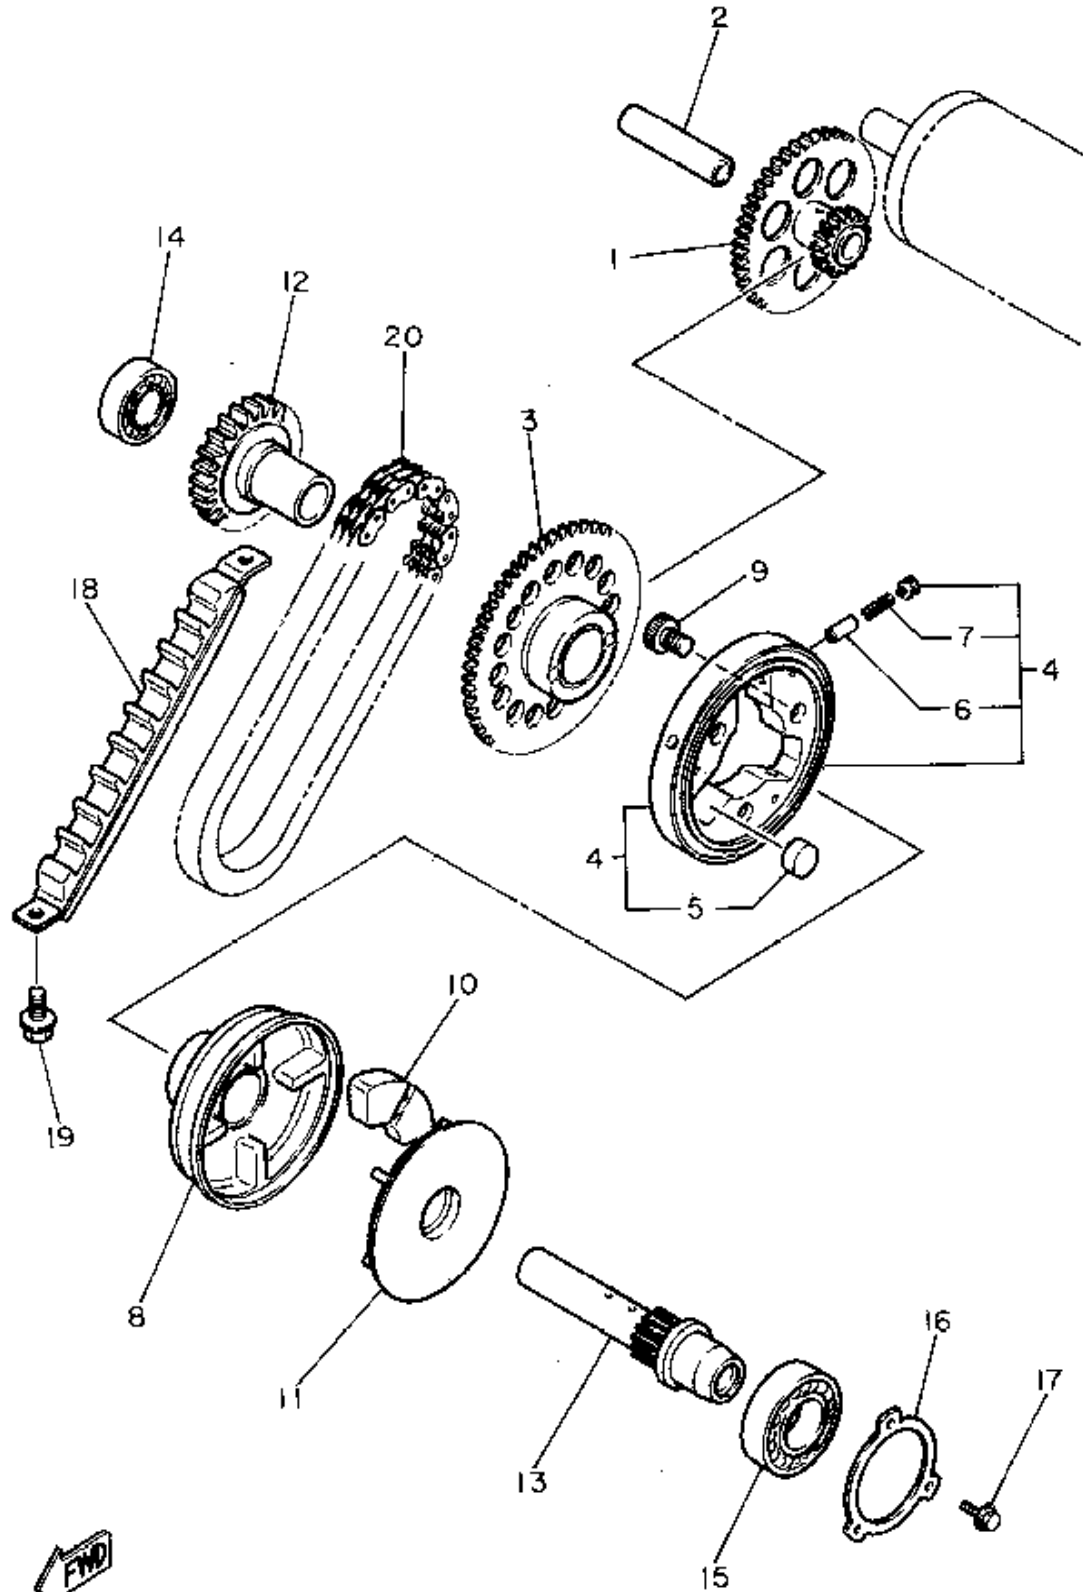

STARTER

Ref. No.	Part Number	Description	Qty	Remarks
1	3GM-15512-00-00	GEAR, IDLER 1	1	
2	51Y-15521-00-00	SHAFT 1	1	
3	4BH-15517-00-00	GEAR, IDLER 2	1	
4	3GM-15580-00-00	STARTER CLUTCH OUTER ASSEMBLY	1	
5	93615-12088-00	. PIN, DOWEL	3	
6	1J7-15583-01-00	. CAP, STARTER CLUTCH SPRING	3	
7	90501-04623-00	. SPRING, COMPRESSION	3	
8	3GM-15524-00-00	WHEEL, STARTER	1	
9	90110-08177-00	BOLT, HEXAGON SOCKET HEAD	3	
10	4H7-16155-01-00	ABSORBER 1	4	
11	3GM-15689-00-00	RETAINER	1	
12	3GM-15519-00-00	SPROCKET, STARTER 2	1	
13	3GM-15522-00-00	SHAFT 2	1	
14	93306-20335-00	BEARING	1	
15	93306-20541-00	BEARING (B6205)	1	
16	1AE-15381-00-00	PLATE, BEARING COVER	1	
17	95026-06016-00	BOLT, FLANGE	3	
18	3GM-11474-00-00	GUIDE, UPPER	1	
19	95816-06014-00	BOLT, FLANGE	2	
20	4FM-11456-00-00	CHAIN, PRIMARY	1	

3KS351-9150