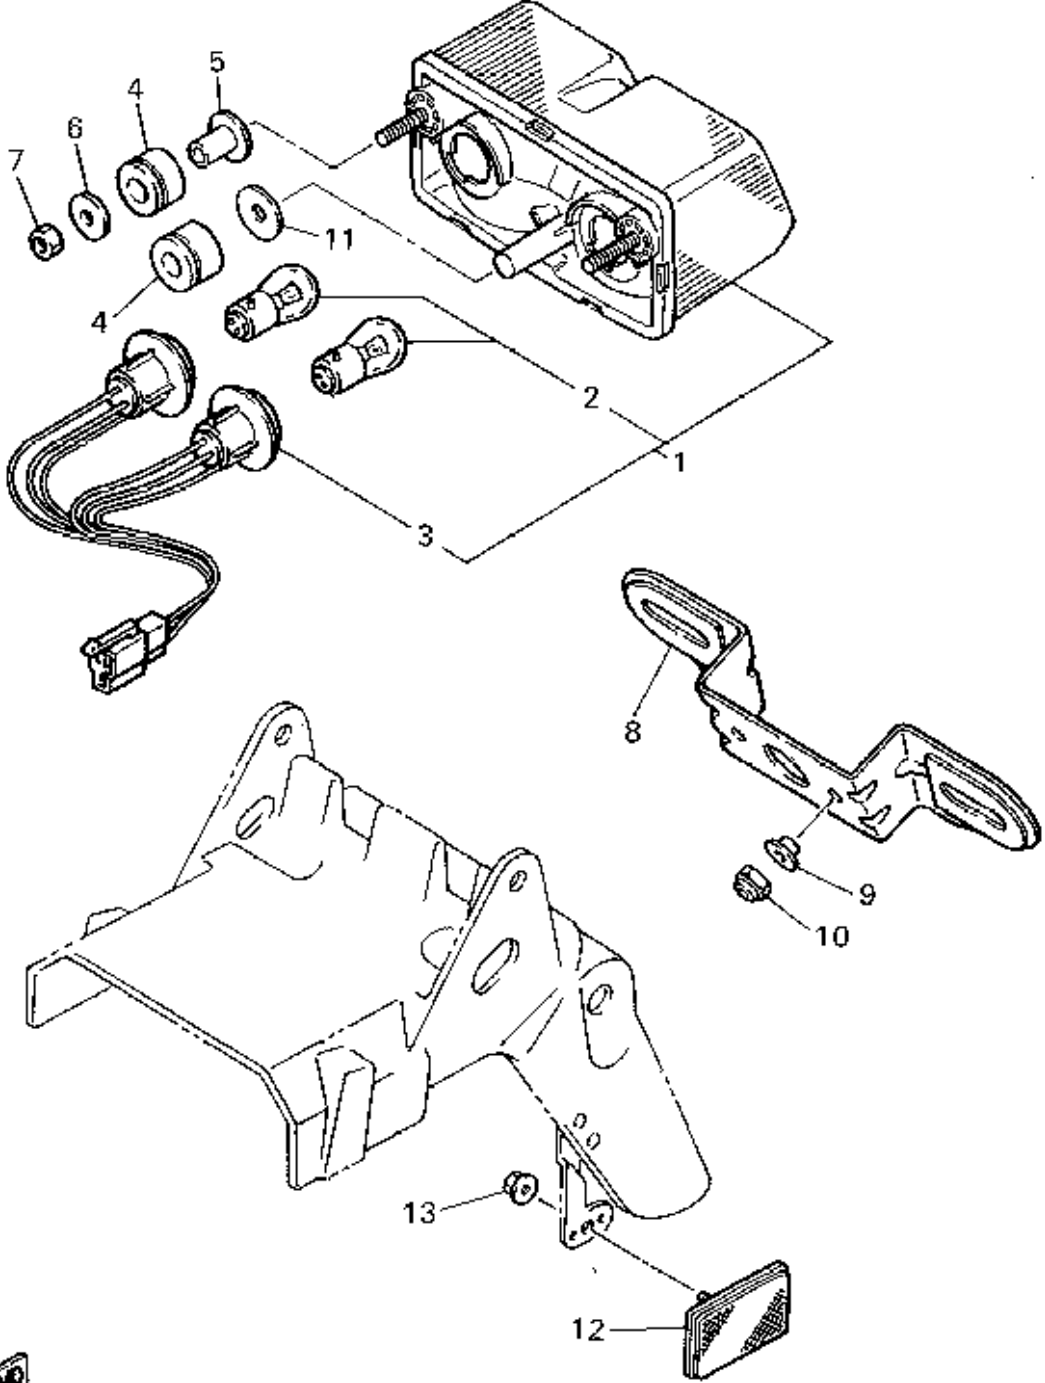

TAILLIGHT

Ref. No.	Part Number	Description	Qty	Remarks
1	3LK-84710-20-00	TAILLIGHT UNIT ASSEMBLY ..	1	
2	31L-84714-00-00	. BULB, TAILLIGHT (12V-21/5W)	2	
3	3LK-8473A-00-00	. CORD ASSEMBLY	1	
4	90480-18407-00	GROMMET	3	
5	90387-062W3-00	COLLAR	2	
6	90201-063J2-00	WASHER, PLATE	2	
7	95601-06200-00	NUT, U FLANGE	2	
8	2LJ-84751-00-90	BRACKET, LICENSE	1	UNI-CHROME (BLACK CHROMATE)
9	90387-061M0-00	COLLAR	2	
10	95616-06100-00	NUT, U	2	
11	92906-10200-00	WASHER	1	
12	3G1-85130-01-00	REAR REFLECTOR ASSEMBLY	2	
13	95701-05500-00	NUT, FLANGE	2	

3LKG110-4480