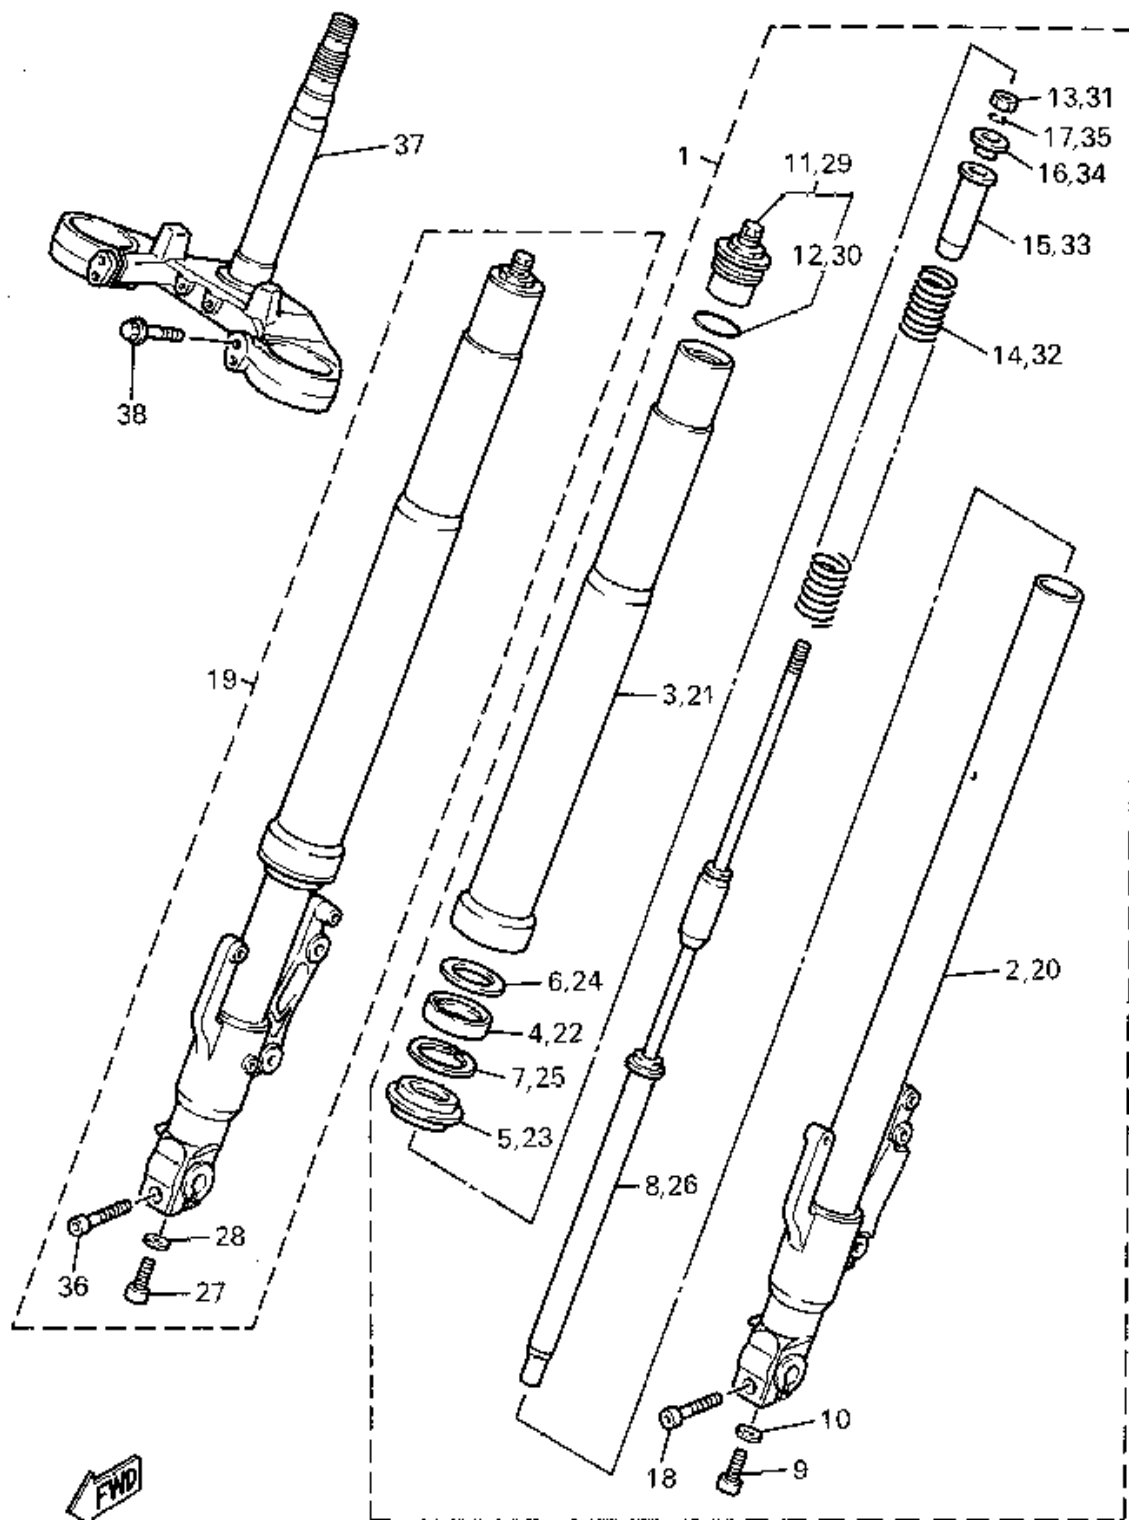

FRONT FORK

Ref. No.	Part Number	Description	Qty	Remarks
1	3GM-23102-A0-00	FRONT FORK ASSEMBLY (LH)	1	
2	3GM-23110-A0-00	. INNER TUBE COMP 1	1	
3	3GM-23106-A0-00	. OUTER TUBE COMP. (LH)	1	
4	3GM-23145-A0-00	. OIL SEAL	1	
5	3VD-23144-00-00	. SEAL, DUST	1	
6	3VD-23115-00-00	. GUIDE, COVER UPPER	1	
7	93450-52134-00	. CIRCLIP	1	
8	3GM-23170-A0-00	. CYLINDER COMP., FRONT FORK	1	
9	91311-10025-00	. BOLT	1	
10	90430-10171-00	. GASKET	1	
11	3GM-23111-A0-00	. BOLT, CAP	1	
12	93210-16N52-00	. O-RING	1	
13	95307-10600-00	. NUT	1	
14	3GM-23141-A0-00	. SPRING, FRONT FORK	1	
15	3GM-23117-A0-00	. GUIDE, SPRING	1	
16	3GM-2331K-A0-00	. SEAT, SPRING	1	
17	3GM-23153-A0-00	. RING, SNAP	1	
18	91311-08040-00	. BOLT, SOCKET HEAD	1	
19	3GM-23103-A0-00	FRONT FORK ASSEMBLY (RH)	1	
20	3GM-23120-A0-00	. INNER TUBE COMP 2	1	
21	3GM-23106-A0-00	. OUTER TUBE COMP. (LH)	1	
22	3GM-23145-A0-00	. OIL SEAL	1	
23	3VD-23144-00-00	. SEAL, DUST	1	
24	3VD-23115-00-00	. GUIDE, COVER UPPER	1	
25	93450-52134-00	. CIRCLIP	1	
26	3GM-23170-A0-00	. CYLINDER COMP., FRONT FORK	1	
27	91311-10025-00	. BOLT	1	

CONTINUED ON NEXT FRAME ►

3LE332-4270