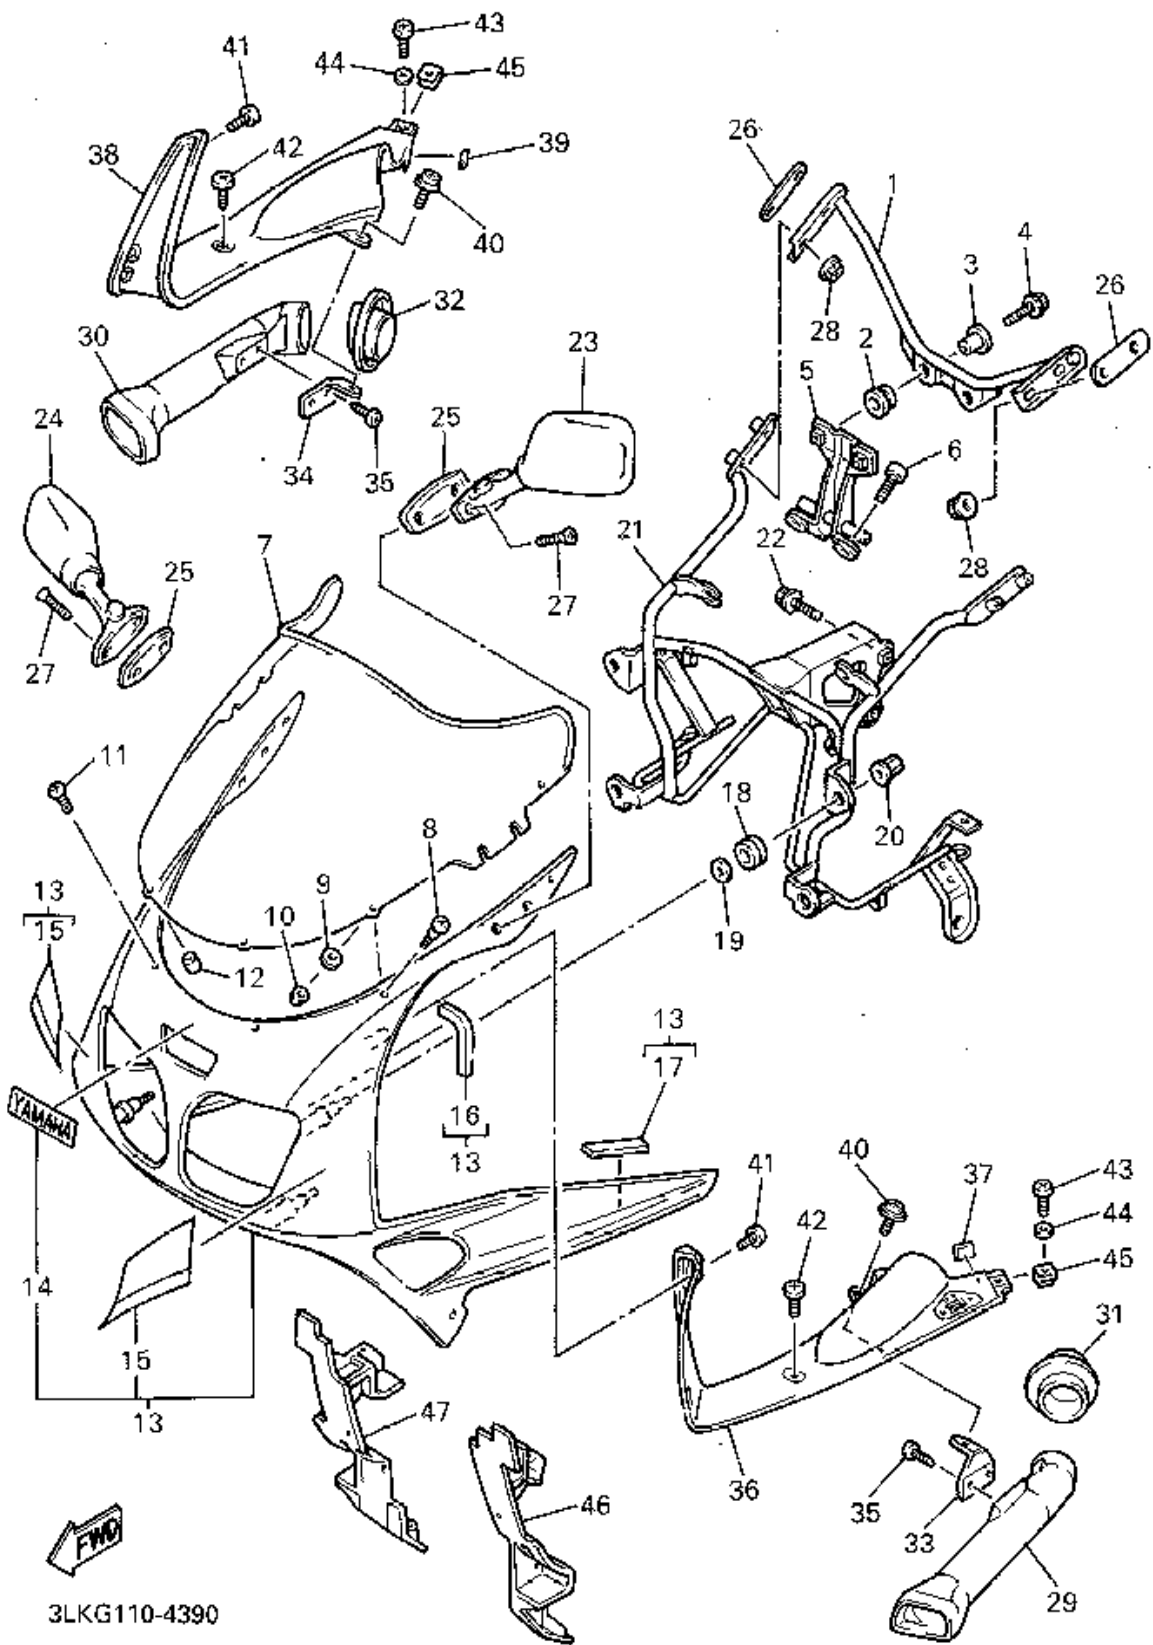

COWLING 1

Ref. No.	Part Number	Description	Qty	Remarks
1	3GM-2831W-A0-00	STAY, MIRROR 1	1	
2	90480-13398-00	GROMMET	2	
3	90387-067N5-00	COLLAR	2	
4	95026-06016-00	BOLT, FLANGE	2	
5	3GM-2832W-A0-00	STAY, MIRROR 2	1	
6	91316-06016-00	BOLT, SOCKET HEAD	2	
7	3GM-28381-A0-00	WINDSHIELD	1	
8	90149-05273-00	SCREW	4	
9	4FM-28215-00-00	WASHER, SPECIAL	4	
10	95706-05500-00	NUT, FLANGE	4	
11	90150-05023-00	SCREW, ROUND HEAD	2	
12	90179-05523-00	NUT	2	
13	3GM-Y283G-K0-4B	BODY, FRONT UPPER 1	1	BLACK 2
14	99237-00100-00	. EMBLEM, YAMAHA	1	
15	3LE-28390-11-00	. GRAPHIC SET, COWLING	1	
16	3MA-21649-00-00	. DAMPER	2	
17	1FK-83526-00-00	. DAMPER 2	2	
18	90480-14229-00	GROMMET	4	
19	90201-08759-00	WASHER, PLATE	4	
20	90179-06499-00	NUT	4	
21	3GM-28356-A0-00	STAY 1	1	
22	90105-08652-00	BOLT, WASHER BASED	2	
23	4FM-26280-10-00	REAR VIEW MIRROR ASSEMBLY (LEFT)	1	BLACK
24	4FM-26290-10-00	REAR VIEW MIRROR ASSEMBLY (RIGHT)	1	BLACK
25	4FM-26299-00-00	PLATE, MIRROR FITTING 2	2	
26	3XV-26298-00-00	PLATE, MIRROR FITTING 1	2	
27	98706-06025-00	SCREW, FLAT HEAD	4	

CONTINUED ON NEXT FRAME ►