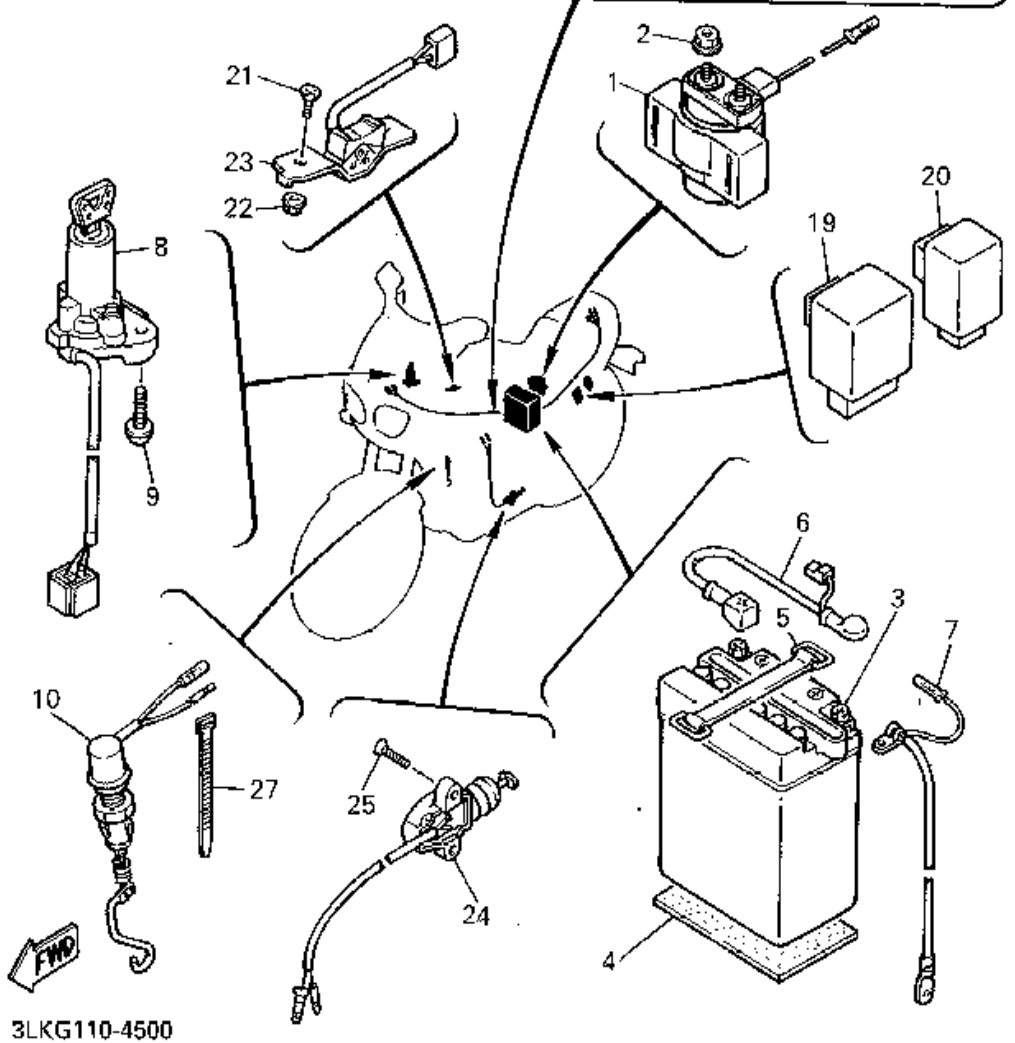

ELECTRICAL 2

3LKG110-4500

Ref. No.	Part Number	Description	Qty	Remarks
1	36Y-81940-00-00	STARTER RELAY ASSEMBLY	1	
2	95701-06500-00	NUT, FLANGE	2	
3	BTY-YTX14-BS-00	BATTERY ASSEMBLY (3XW-82100-01-00)	1	UR
4	5X2-24183-00-00	DAMPER, LOCATING 3	1	
5	2T4-82131-00-00	BAND, BATTERY	1	
6	3GM-82115-50-00	WIRE, PLUS LEAD	1	
7	3XW-82116-00-00	WIRE, MINUS LEAD	1	
8	4NA-82501-00-00	MAIN SWITCH STEERING LOCK	1	
9	90109-080G5-00	BOLT	2	
10	3GM-82530-11-00	STOP SWITCH ASSEMBLY	1	
11	3LK-82590-20-00	WIRE HARNESS ASSEMBLY	1	
12	1AE-82151-00-00	. FUSE (30A-BL)	2	
13	42X-82151-00-00	. FUSE (10A-BL)	4	
14	2GH-82151-00-00	. FUSE (20A-BL)	2	
15	3GM-82509-00-00	WIRE, SUB LEAD	1	
16	90464-13080-00	CLAMP	2	
17	90464-13073-00	CLAMP	7	
18	25G-83936-01-00	BAND, SWITCH CORD	2	
19	3EN-81950-00-00	RELAY ASSEMBLY	1	
20	4BH-8195A-00-00	RELAY ASSEMBLY	1	
21	98780-05016-00	SCREW, FLAT HEAD	2	
22	95701-05500-00	NUT, FLANGE	2	
23	3TJ-83964-00-00	SWITCH	1	
24	2KT-82566-01-00	SWITCH, SIDE STAND	1	
25	90152-05021-00	SCREW, COUNTERSUNK	2	
26	90159-06033-00	SCREW, WITH WASHER	2	
27	5Y9-12491-00-00	CLAMP 1	1