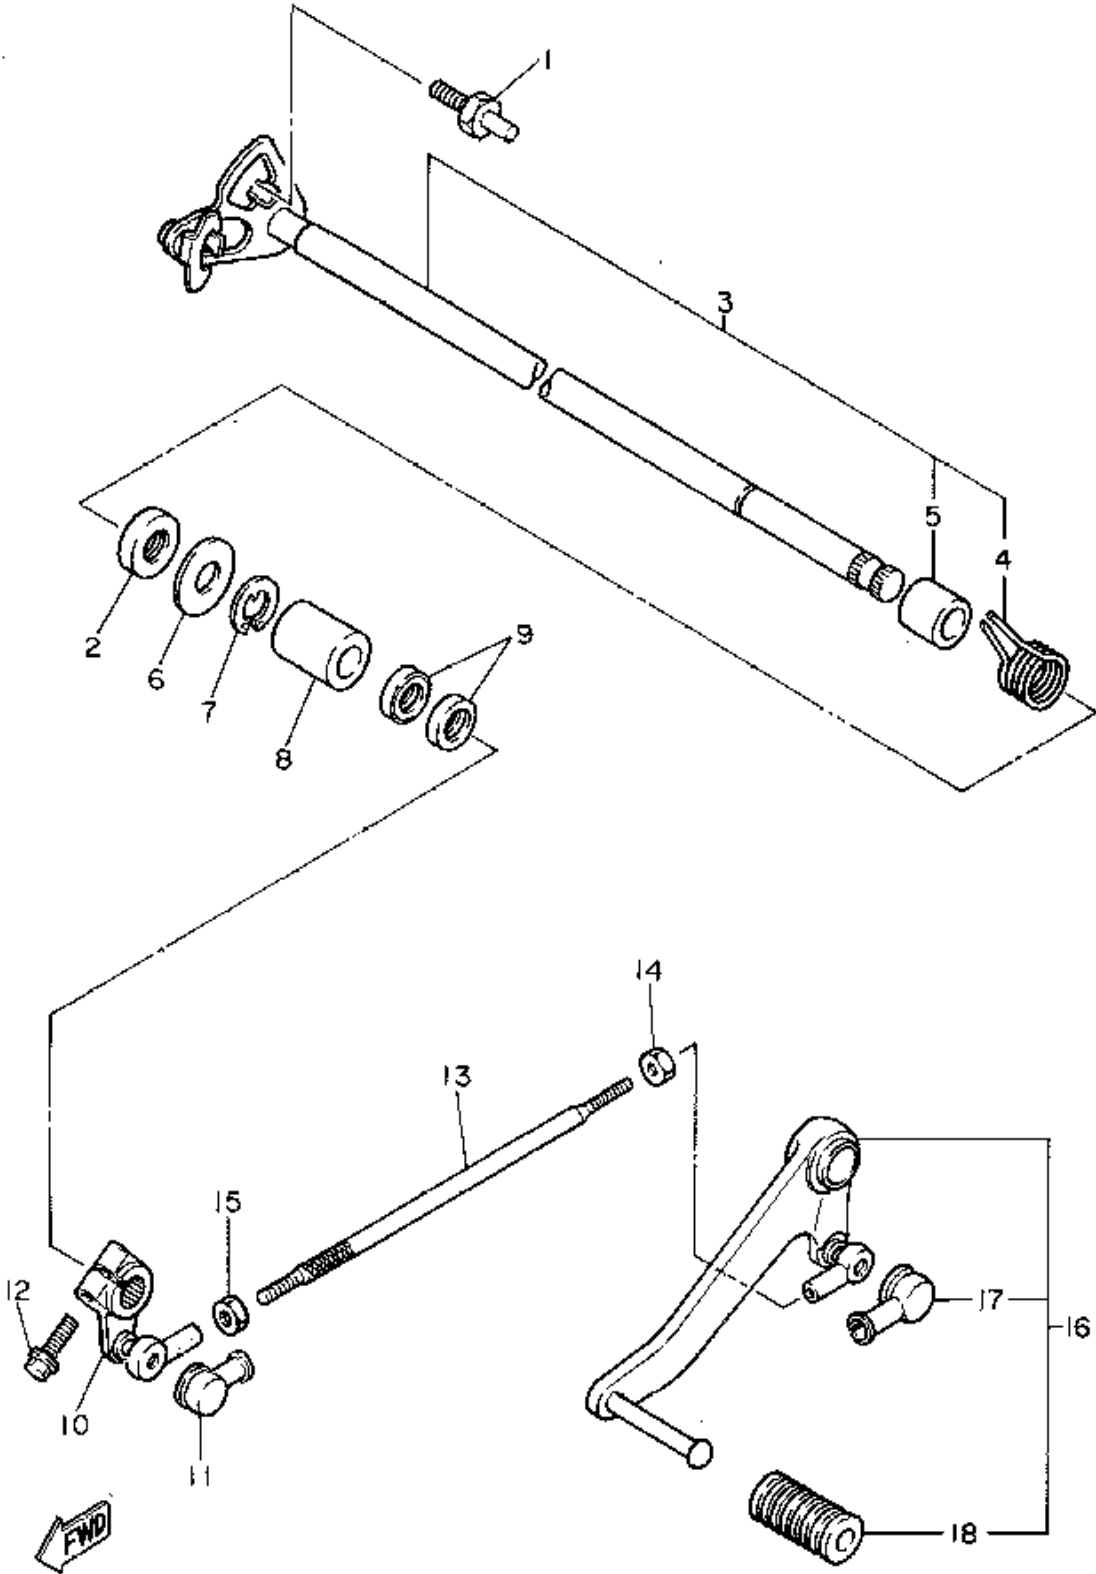

SHIFT SHAFT

Ref. No.	Part Number	Description	Qty	Remarks
1	4G0-18127-00-00	STOPPER, SCREW	1	
2	93102-12321-00	OIL SEAL, SD-TYPE	1	
3	1AE-18101-01-00	SHIFT SHAFT ASSEMBLY	1	
4	90508-32682-00	. SPRING, TORSION	1	
5	90387-114K8-00	. COLLAR	1	
6	90201-12575-00	WASHER, PLATE	1	
7	99006-10600-00	CIRCLIP	1	
8	90560-12191-00	SPACER	1	
9	93109-12053-00	OIL SEAL (SDO 12/18/4-1)	2	
10	2GH-18112-01-00	ARM, SHIFT	1	
11	2H9-18154-00-00	COVER, DUST	1	
12	95826-06020-00	BOLT, flange (95806-06020-00)	1	
13	46X-18115-00-00	ROD, SHIFT	1	
14	90170-06228-00	NUT (COUNTER CLOCKWISE)	1	
15	95380-06700-00	NUT	1	
16	2GH-18110-00-00	SHIFT PEDAL ASSEMBLY	1	
17	2H9-18154-00-00	. COVER, DUST	1	
18	132-18113-01-00	. COVER, SHIFT PEDAL	1	

3LF351-0190