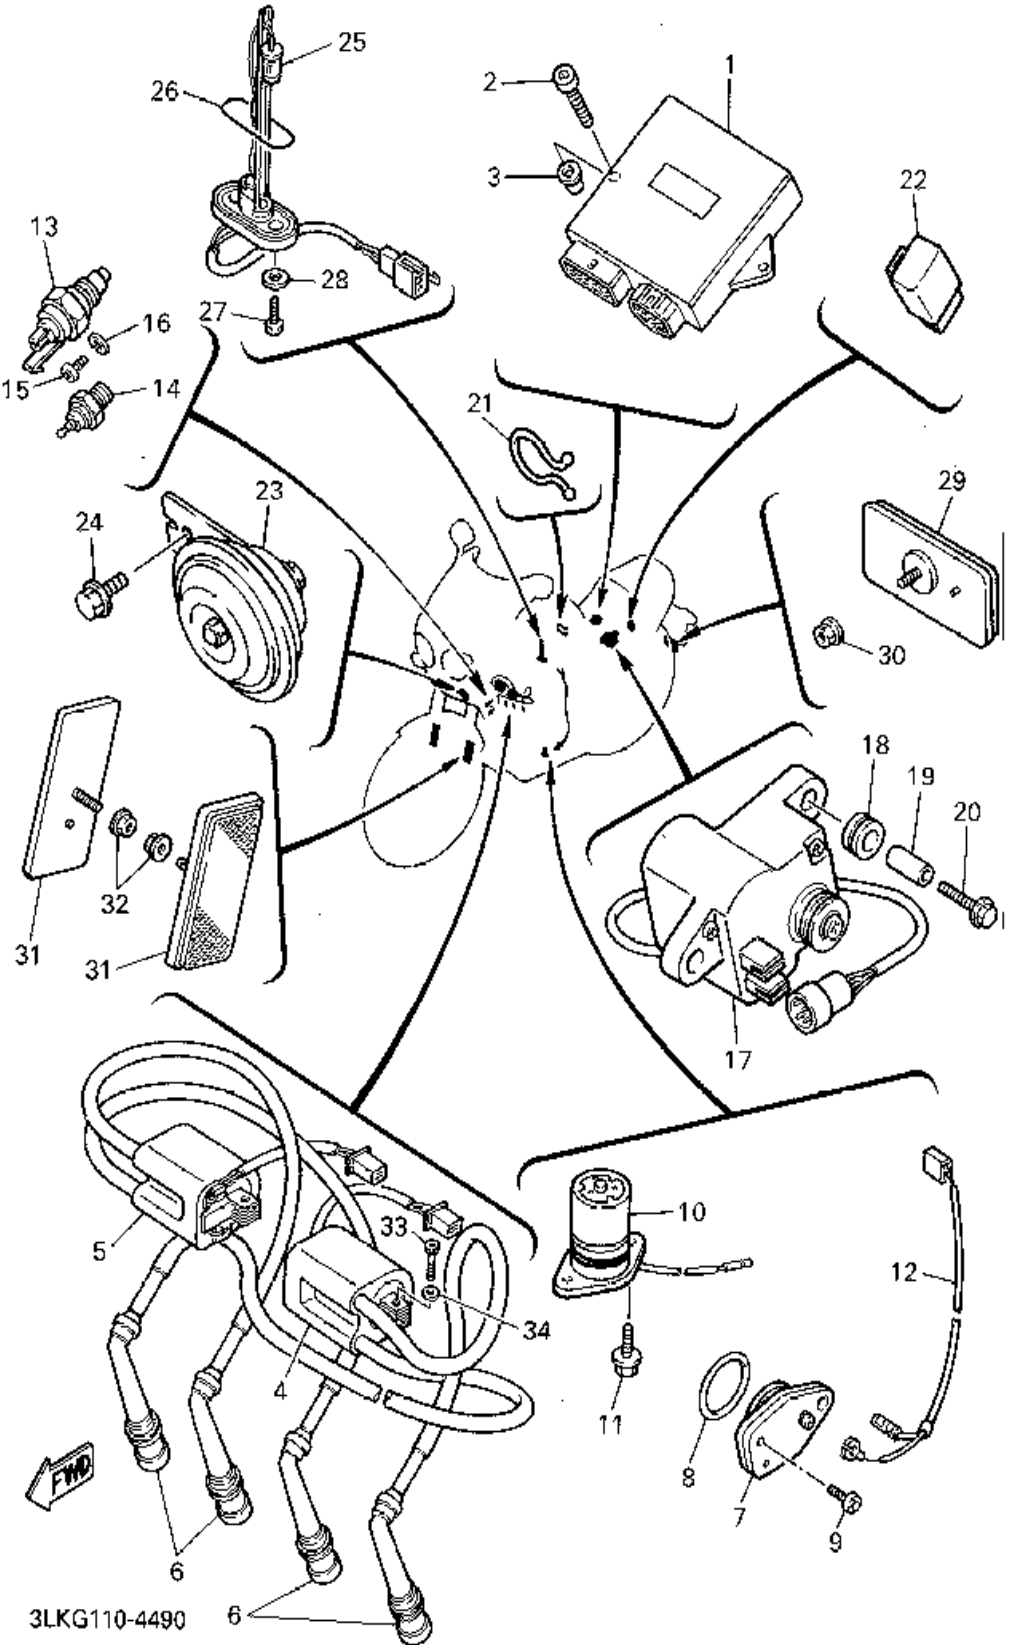

ELECTRICAL 1

Ref. No.	Part Number	Description	Qty	Remarks
28	90202-05187-00	WASHER, PLATE	2	
29	3G1-85130-01-00	REAR REFLECTOR ASSEMBLY	1	
30	95701-05500-00	NUT, FLANGE	1	
31	11H-85110-01-00	REFLECTOR ASSEMBLY	2	
32	95701-05500-00	NUT, FLANGE	2	
33	97011-06020-00	BOLT	4	
34	92990-06600-00	WASHER, PLATE	4