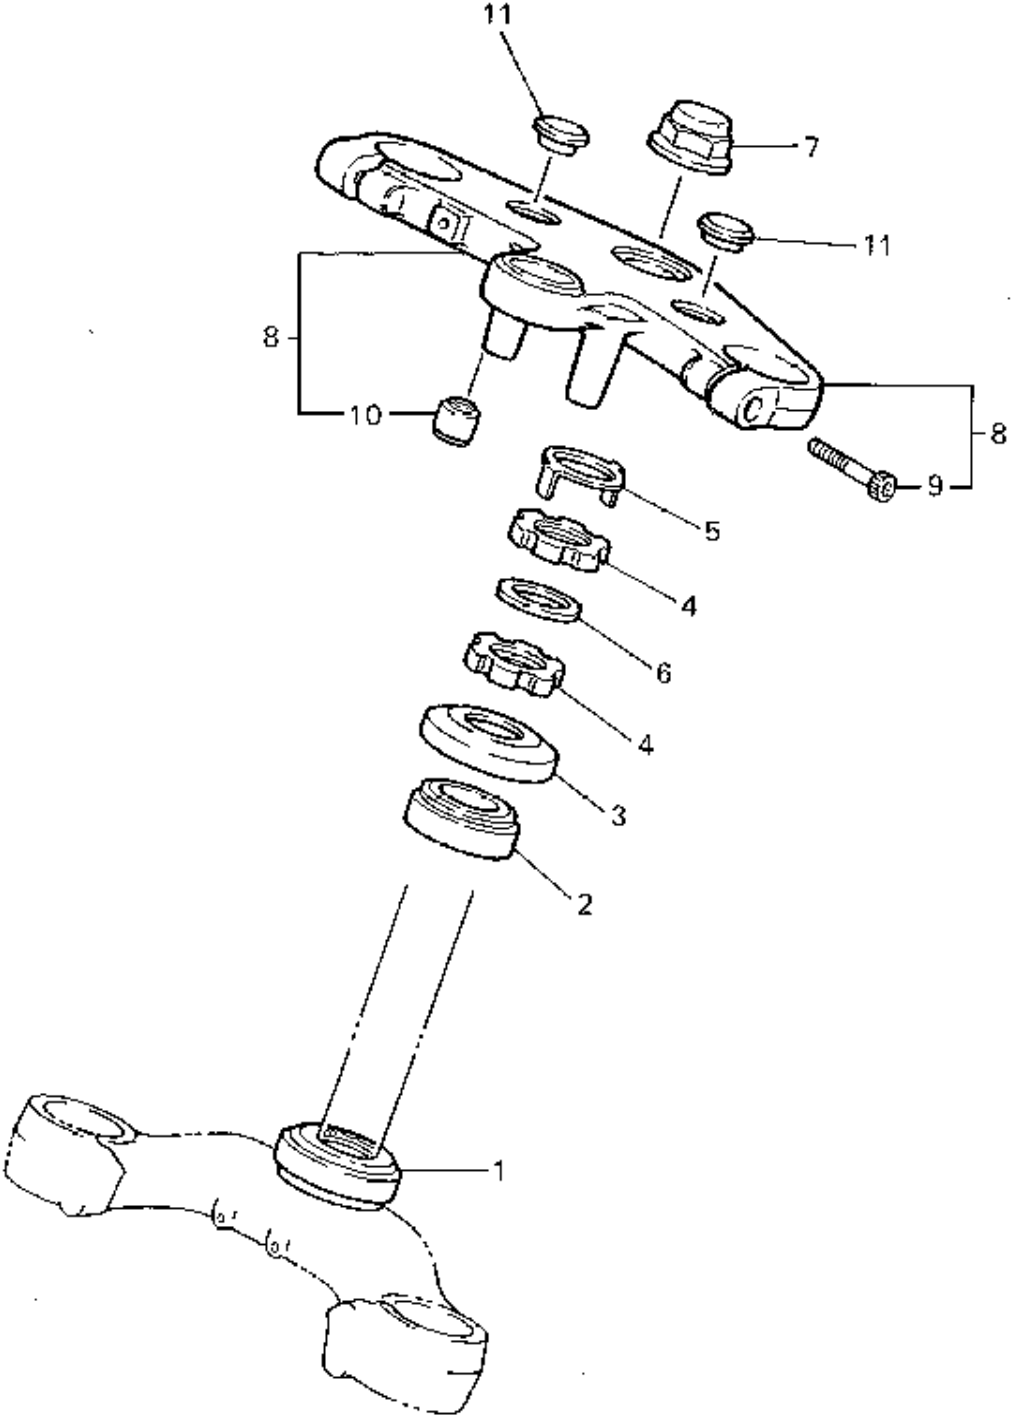

STEERING

Ref. No.	Part Number	Description	Qty	Remarks
1	93332-00008-00	BEARING	1	
2	93332-00001-00	BEARING	1	
3	3GM-23415-00-00	COVER, BALL RACE 1	1	
4	90179-25033-00	NUT	2	
5	26H-23418-01-00	WASHER, SPECIAL	1	
6	90202-26142-00	WASHER, PLATE	1	
7	90176-22050-00	NUT, CROWN	1	
8	3GM-Y2343-30-00	CROWN, HANDLE	1	
9	91311-08030-00	. BOLT	2	
10	1UF-27414-00-00	. DAMPER, FOOTREST	2	
11	3GM-23437-00-00	COVER, CROWN	2	

3LE332-4260