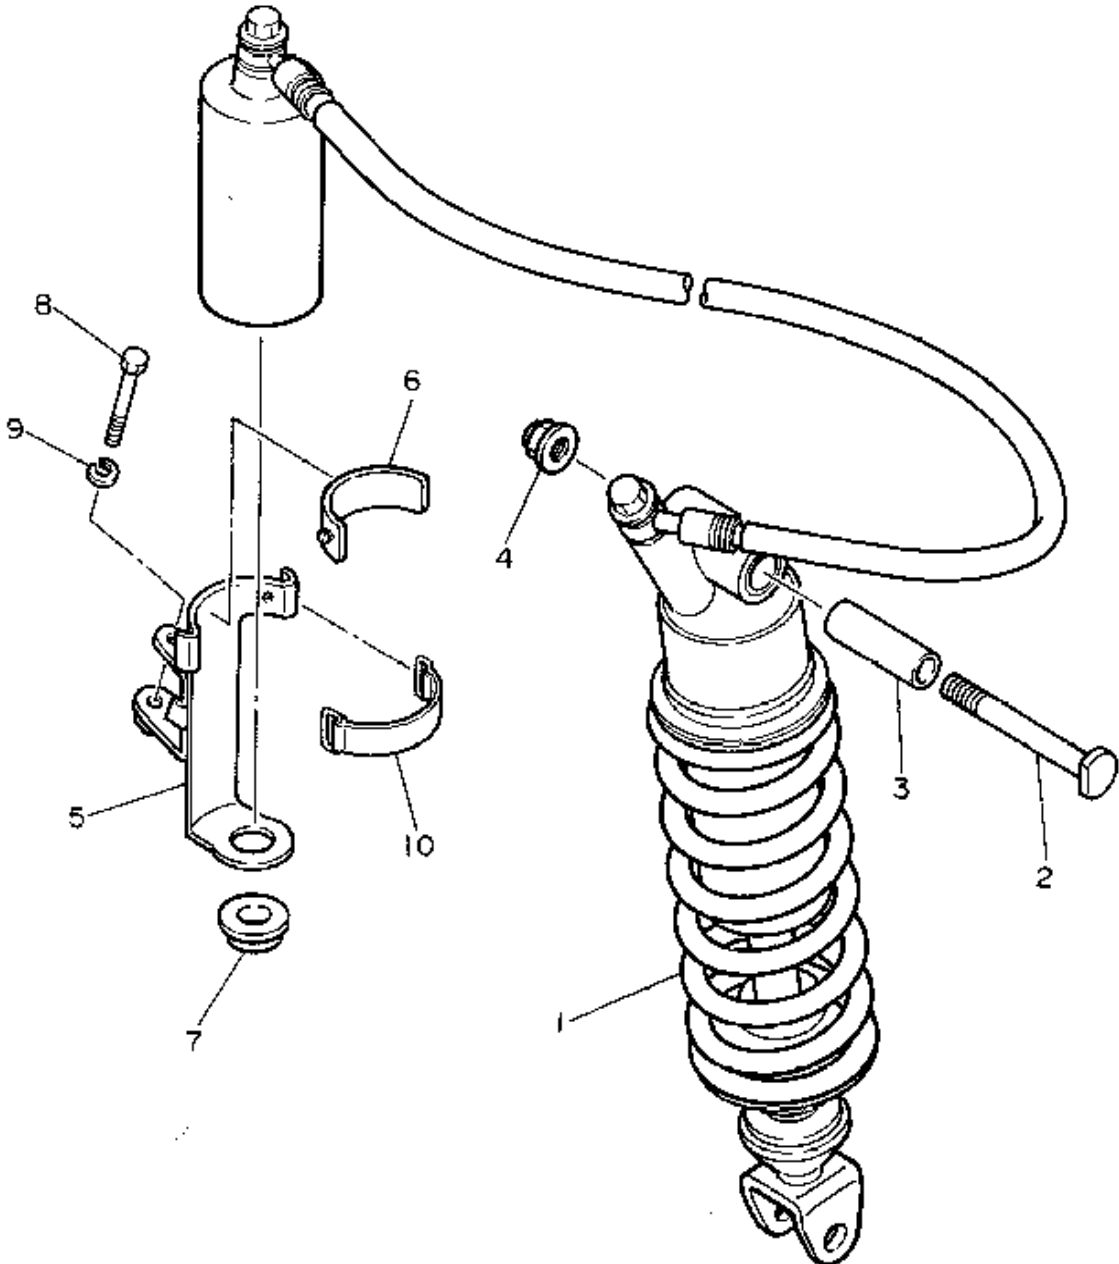

REAR SUSPENSION

Ref. No.	Part Number	Description	Qty	Remarks
1	3LK-22210-01-00	SHOCK ABSORBER ASSEMBLY, REAR	1	
2	90109-101F1-00	BOLT	1	
3	90387-102T0-00	COLLAR	1	
4	95601-10200-00	NUT, SELF-LOCKING	1	
5	3GM-22262-00-00	HOLDER, SUB TANK	1	
6	24X-22261-00-00	DAMPER, SUB TANK	1	
7	90480-17359-00	GROMMET	1	
8	97001-06040-00	BOLT	1	
9	92995-06100-00	WASHER, SPRING	1	
10	24X-22262-00-00	HOLDER, SUB TANK	1	

3LE332-9240