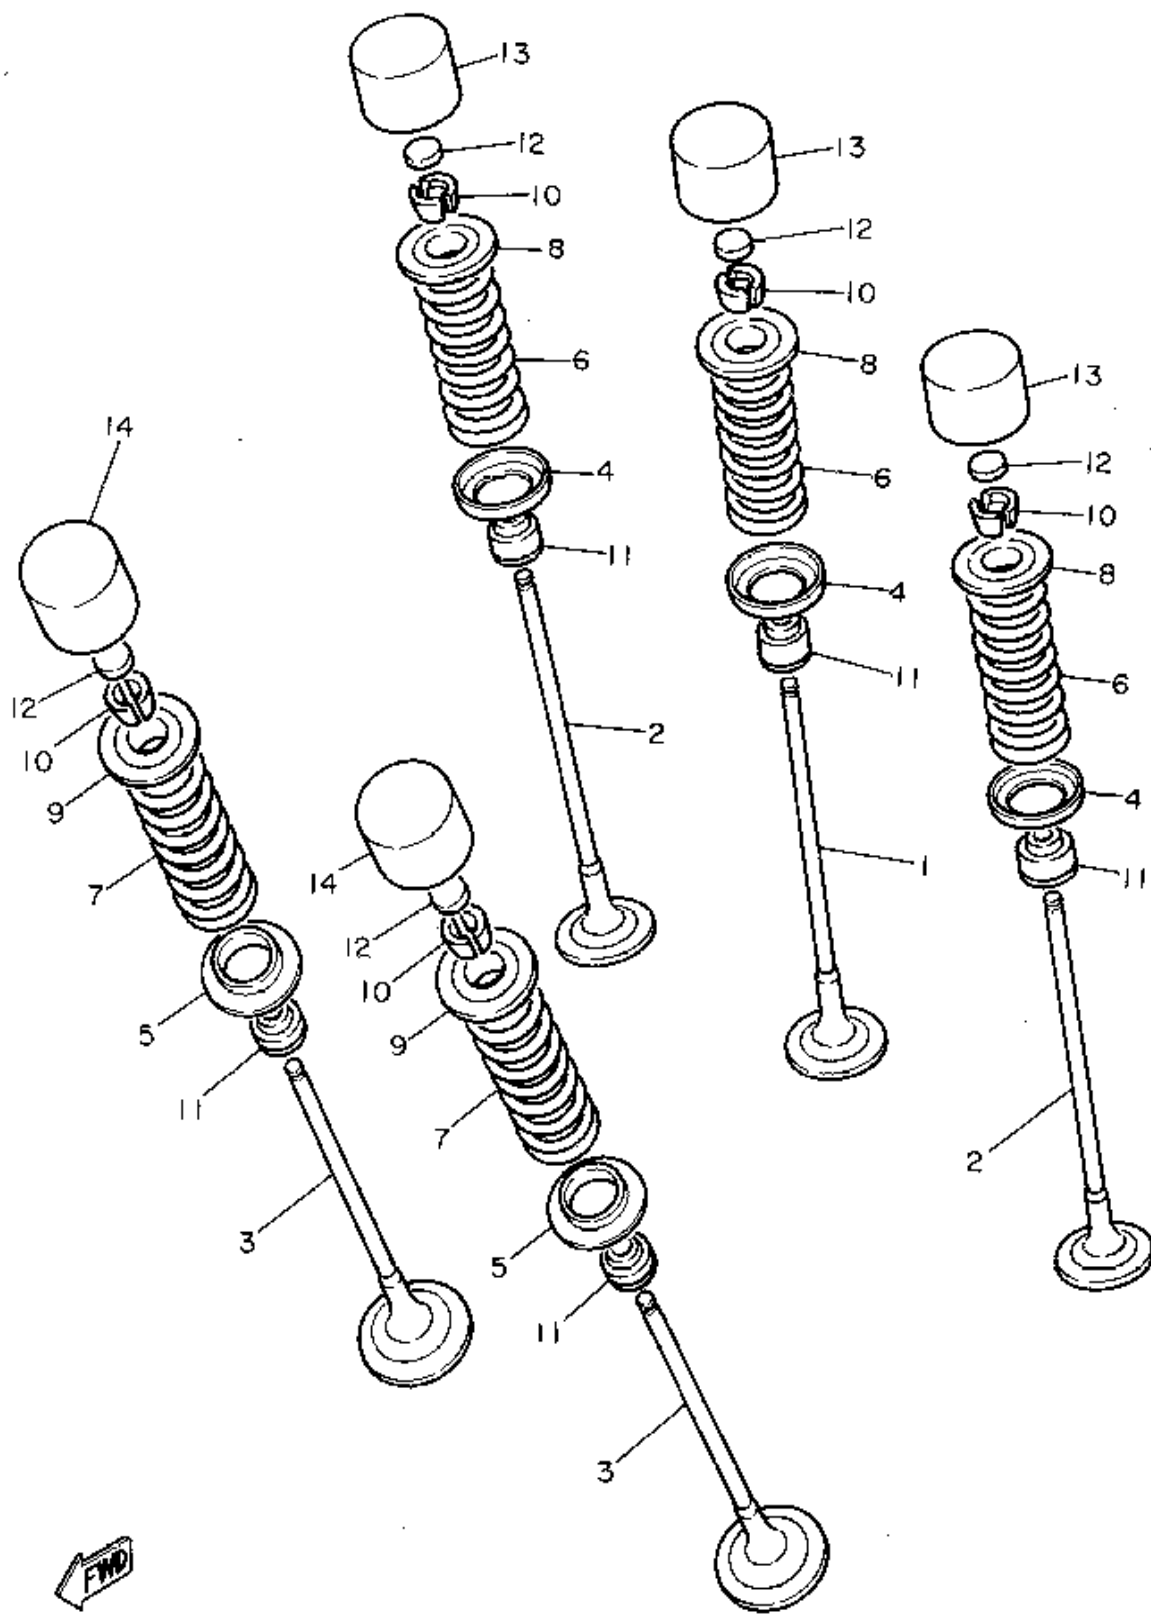

VALVE

Ref. No.	Part Number	Description	Qty	Remarks
1	3GM-12111-00-00	VALVE, INTAKE	4	
2	3GM-12112-00-00	VALVE, INTAKE 2	8	
3	3GM-12121-00-00	VALVE, EXHAUST	8	
4	3GM-12116-00-00	SEAT, VALVE SPRING	12	
5	3GM-12126-00-00	SEAT, VALVE SPRING 2	8	
6	3GM-12113-00-00	SPRING, VALVE INNER	12	
7	3GM-12114-00-00	SPRING, VALVE OUTER	8	
8	3GM-12117-00-00	RETAINER, VALVE SPRING	12	
9	1WG-12117-00-00	RETAINER, VALVE SPRING	8	
10	1WG-12118-00-00	COTTER, VALVE	40	
11	1WG-12119-00-00	SEAL, VALVE STEM	20	
12	1HX-12168-00-00	PAD, ADJUSTING 2 (1.20)	20	UR
	1HX-12168-20-00	PAD, ADJUSTING 2 (1.25)	20	UR
	1HX-12168-40-00	PAD, ADJUSTING 2 (1.30)	20	UR
	1HX-12168-60-00	PAD, ADJUSTING 2 (1.35)	20	UR
	1HX-12168-80-00	PAD, ADJUSTING 2 (1.40)	20	UR
	1HX-12168-A0-00	PAD, ADJUSTING 2 (1.45)	20	UR
	1HX-12168-F0-00	PAD, ADJUSTING 2 (1.50)	20	UR
	1HX-12168-H1-00	PAD, ADJUSTING 2 (1.55)	20	UR
	1HX-12168-K1-00	PAD, ADJUSTING 2 (1.60)	20	UR
	1HX-12168-M1-00	PAD, ADJUSTING 2 (1.65)	20	UR
	1HX-12168-R1-00	PAD, ADJUSTING 2 (1.70)	20	UR
	1HX-12168-U1-00	PAD, ADJUSTING 2 (1.75)	20	UR
	1HX-12168-W1-00	PAD, ADJUSTING 2 (1.80)	20	UR
	1HX-12168-Y1-00	PAD, ADJUSTING 2 (1.85)	20	UR
	1HX-12169-11-00	PAD, ADJUSTING 2 (1.90)	20	UR
	1HX-12169-31-00	PAD, ADJUSTING 2 (1.95)	20	UR
	1HX-12169-50-00	PAD, ADJUSTING 2 (2.00)	20	UR
	1HX-12169-70-00	PAD, ADJUSTING 2 (2.05)	20	UR

CONTINUED ON NEXT FRAME ►

3LE332-9040