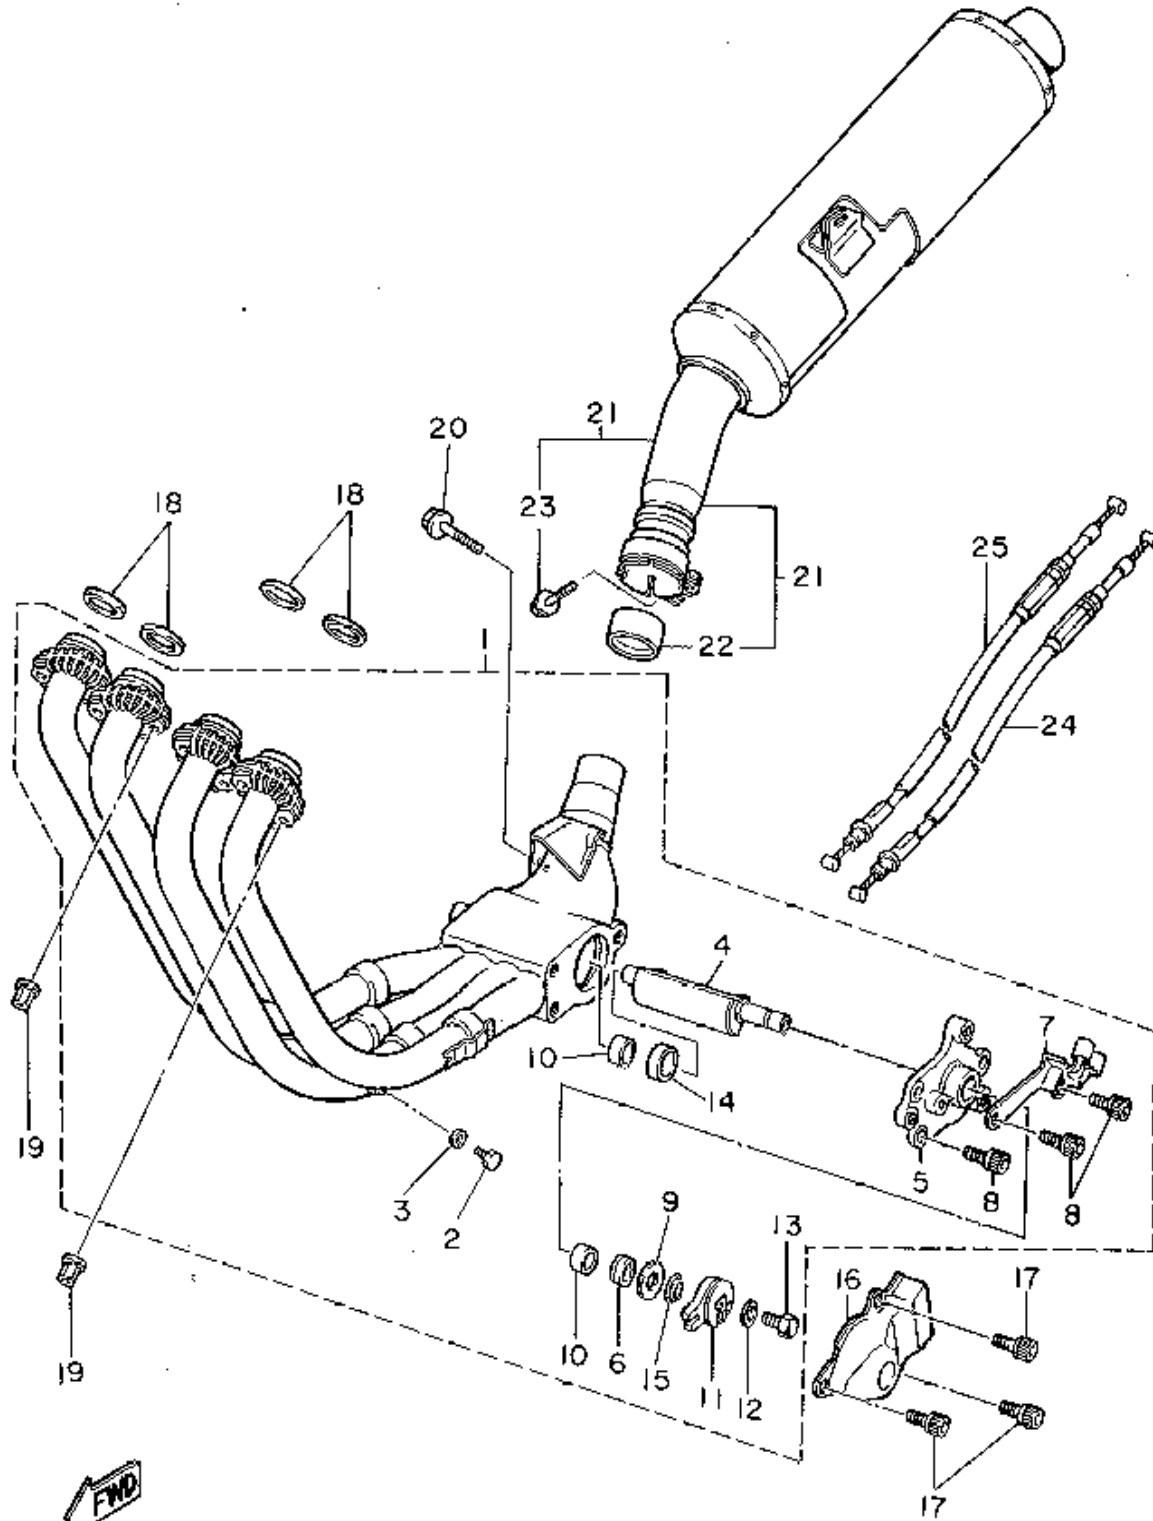

EXHAUST

3LE332-1120

Ref. No.	Part Number	Description	Qty	Remarks
1	3GM-14610-00-00	EXHAUST PIPE ASSEMBLY 1	1	
2	90101-06576-00	. BOLT	4	
3	92906-06600-00	. WASHER	4	
4	3GM-14821-00-00	. ARM, SHAFT (VALVE)	1	
5	3GM-14811-00-00	. HOUSING	1	
6	2TK-14845-00-00	. DUST SEAL ASSEMBLY	1	
7	2TK-14867-01-00	. BRACKET	1	
8	90119-06115-00	. BOLT, WITH WASHER	3	
9	90201-106M5-00	. WASHER, PLATE	1	
10	90380-10195-00	. BUSH, SOLID	2	
11	2TK-14865-01-00	. PULLEY	1	
12	92990-05200-00	. WASHER, PLAIN	1	
13	97395-05012-00	. BOLT HEX. HEAD	1	
14	90387-106U7-00	. COLLAR	1	
15	3GM-14683-00-00	. SPRING, HOOK	1	
16	4HD-14826-00-00	PROTECTOR, EXHAUST	1	
17	90119-06187-00	BOLT, WITH WASHER	3	
18	3YF-14613-01-00	GASKET, EXHAUST PIPE	4	
19	90179-08410-00	NUT	8	
20	95816-08035-00	BOLT, FLANGE	1	
21	3LK-14710-70-00	MUFFLER ASSEMBLY 1	1	UR
22	3HE-14755-00-00	. GASKET, SILENCER	1	
23	95816-08025-00	. BOLT, FLANGE	1	
24	3GM-1133E-51-00	CABLE, PULLEY 1	1	
25	3GM-1133F-51-00	CABLE, PULLEY 2	1