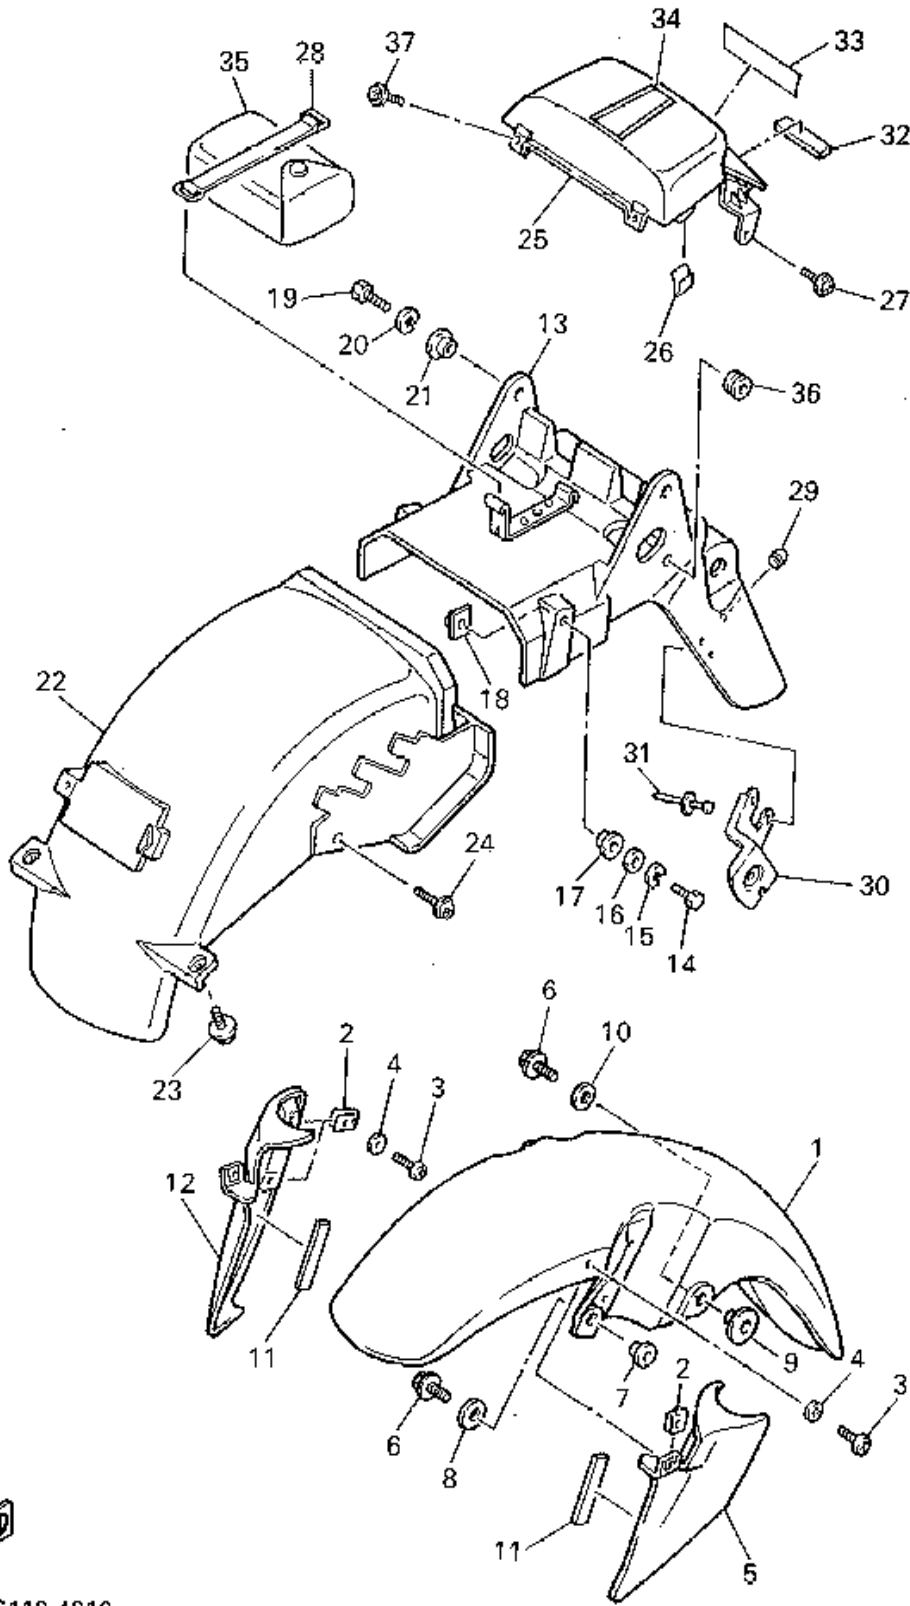

FENDER

Ref. No.	Part Number	Description	Qty	Remarks
30	47M-85132-00-00	BRACKET, REFLECTOR 1	1	
31	90267-32070-00	RIVET, BLIND	2	
32	1RK-22483-00-00	DAMPER 1	1	
33	99237-00080-00	EMBLEM, YAMAHA	1	
34	3LE-21663-10-00	GRAPHIC, TAILCOVER	1	
35	3LE-28100-00-00	TOOL KIT	1	
36	90480-10258-00	GROMMET	2	
37	90159-06033-00	SCREW, WITH WASHER	2	

3LKG110-4210