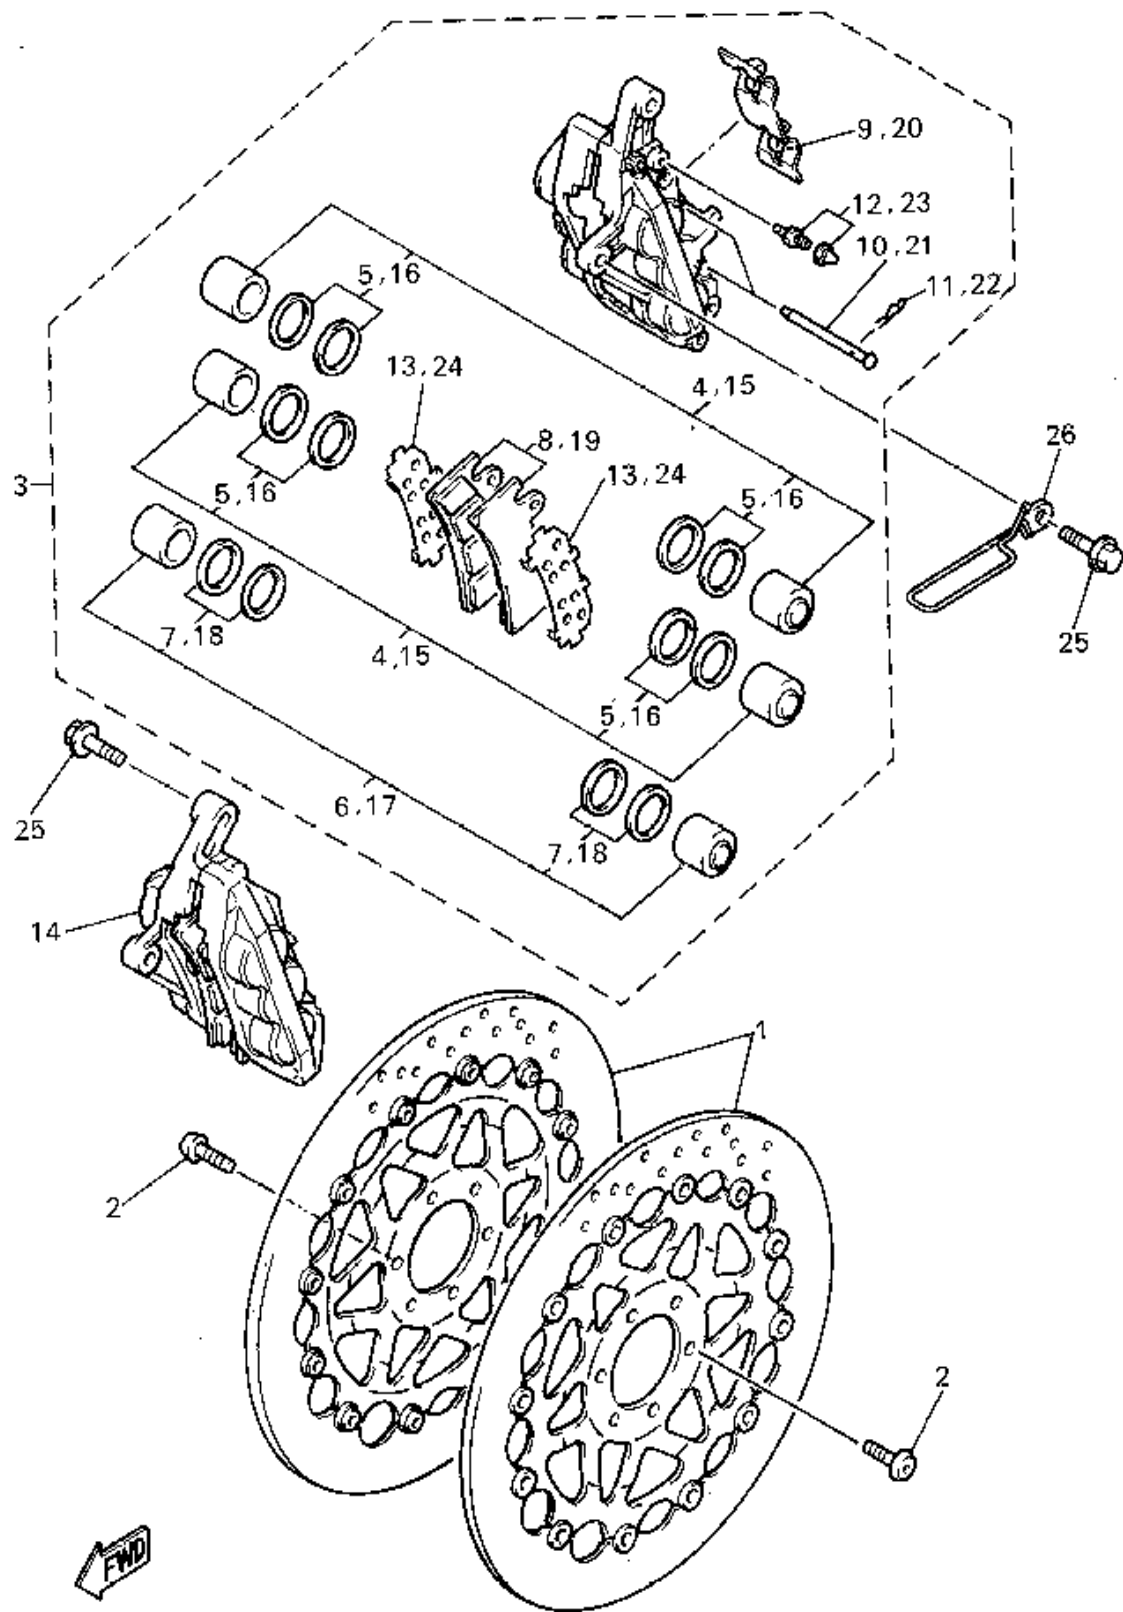

FRONT BRAKE CALIPER

Ref. No.	Part Number	Description	Qty	Remarks
1	4FM-2581T-01-00	DISC BRAKE ASSEMBLY	2	
2	90109-08718-00	BOLT	12	
3	4FM-2580T-20-00	CALIPER ASSEMBLY (LEFT)	1	
4	4FM-W0057-10-00	. PISTON ASSEMBLY, CALIPER	2	
5	3MA-W0047-10-00	. . CALIPER SEAL KIT	1	
6	4FM-W0057-00-00	. PISTON ASSEMBLY, CALIPER	1	
7	4FM-W0047-00-00	. . CALIPER SEAL KIT	1	
8	4FM-W0045-20-00	. BRAKE PAD KIT	1	
9	4FM-25919-00-00	. SUPPORT, PAD	1	
10	4FM-25924-00-00	. PIN, PAD	2	
11	4FM-25925-00-00	. CLIP	2	
12	1J3-W0048-00-00	. BLEED SCREW KIT	1	
13	4FM-25827-00-00	. SHIM, CALIPER	2	
14	4FM-2580U-20-00	CALIPER ASSEMBLY (RIGHT)	1	
15	4FM-W0057-10-00	. PISTON ASSEMBLY, CALIPER	2	
16	3MA-W0047-10-00	. . CALIPER SEAL KIT	1	
17	4FM-W0057-00-00	. PISTON ASSEMBLY, CALIPER	1	
18	4FM-W0047-00-00	. . CALIPER SEAL KIT	1	
19	4FM-W0045-20-00	. BRAKE PAD KIT	1	
20	4FM-25919-00-00	. SUPPORT, PAD	1	
21	4FM-25924-00-00	. PIN, PAD	2	
22	4FM-25925-00-00	. CLIP	2	
23	1J3-W0048-00-00	. BLEED SCREW KIT	1	
24	4FM-25827-00-00	. SHIM, CALIPER	2	
25	90105-10638-00	BOLT, WASHER BASED	4	
26	4FM-21596-00-00	HOLDER	1	

4HD300-3300