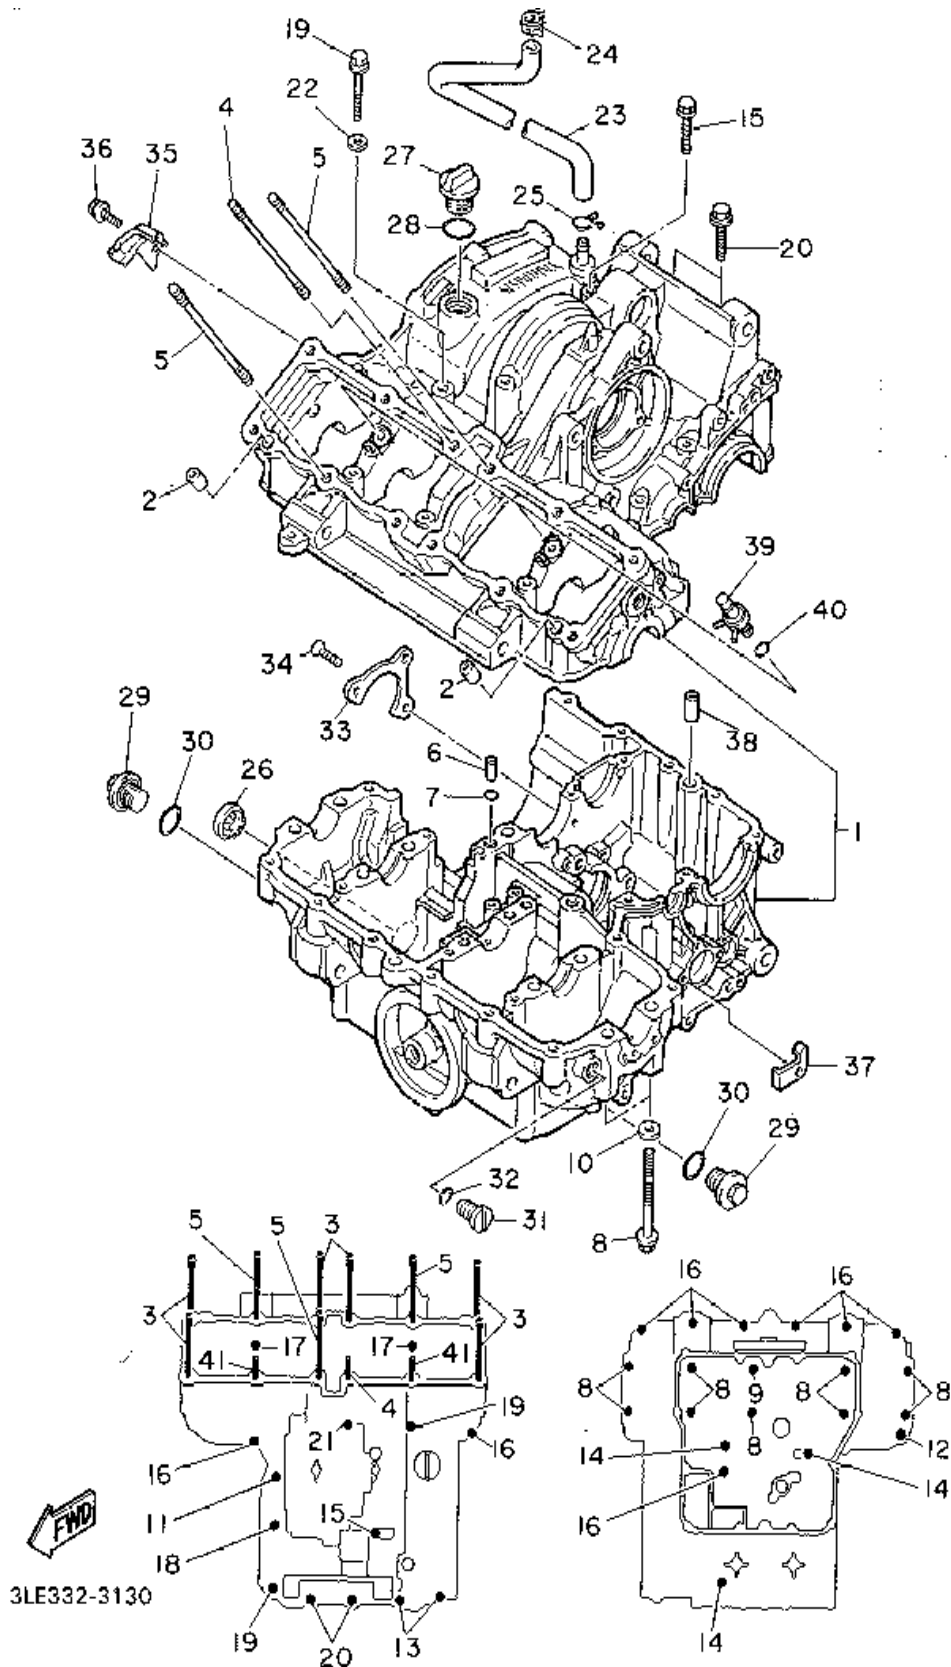

CRANKCASE

Ref. No.	Part Number	Description	Qty	Remarks
1	3GM-15100-52-00	CRANKCASE ASSEMBLY	1	
2	99530-10014-00	PIN, DOWEL	2	
3	90116-10532-00	BOLT, STUD	6	
4	90116-10531-00	BOLT, STUD	1	
5	90116-10576-00	BOLT, STUD	3	
6	90387-05383-00	COLLAR	1	
7	93210-07135-00	O-RING	1	
8	90105-09373-00	BOLT, WASHER BASED	9	
9	90105-09580-00	BOLT, WASHER BASED	1	
10	90201-096J9-00	WASHER, PLATE	4	
11	95811-06035-00	BOLT, FLANGE	1	
12	95811-08045-00	BOLT, FLANGE (JN5)	1	
13	95811-06060-00	BOLT, FLANGE	2	
14	95811-06080-00	BOLT, FLANGE	3	
15	95811-06140-00	BOLT, FLANGE	1	
16	95811-08045-00	BOLT, FLANGE (JN5)	9	
17	95811-08055-00	BOLT, FLANGE	2	
18	95811-08065-00	BOLT, FLANGE	1	
19	95811-08090-00	BOLT, FLANGE (95822-08090)	2	
20	95811-08060-00	BOLT, FLANGE	2	
21	90105-09555-00	BOLT, WASHER BASED	1	
22	90201-08087-00	WASHER, PLATE	1	
23	1AE-11166-00-00	PIPE, BREATHER 1	1	
24	90467-15054-00	CLIP	1	
25	90467-14015-00	CLIP	1	
26	2H7-15361-00-00	GAUGE, LEVEL	1	
27	3FV-15363-00-00	PLUG, OIL	1	
28	93210-27778-00	O-RING	1	
29	4H7-15189-00-00	PLUG	2	

CONTINUED ON NEXT FRAME ➤