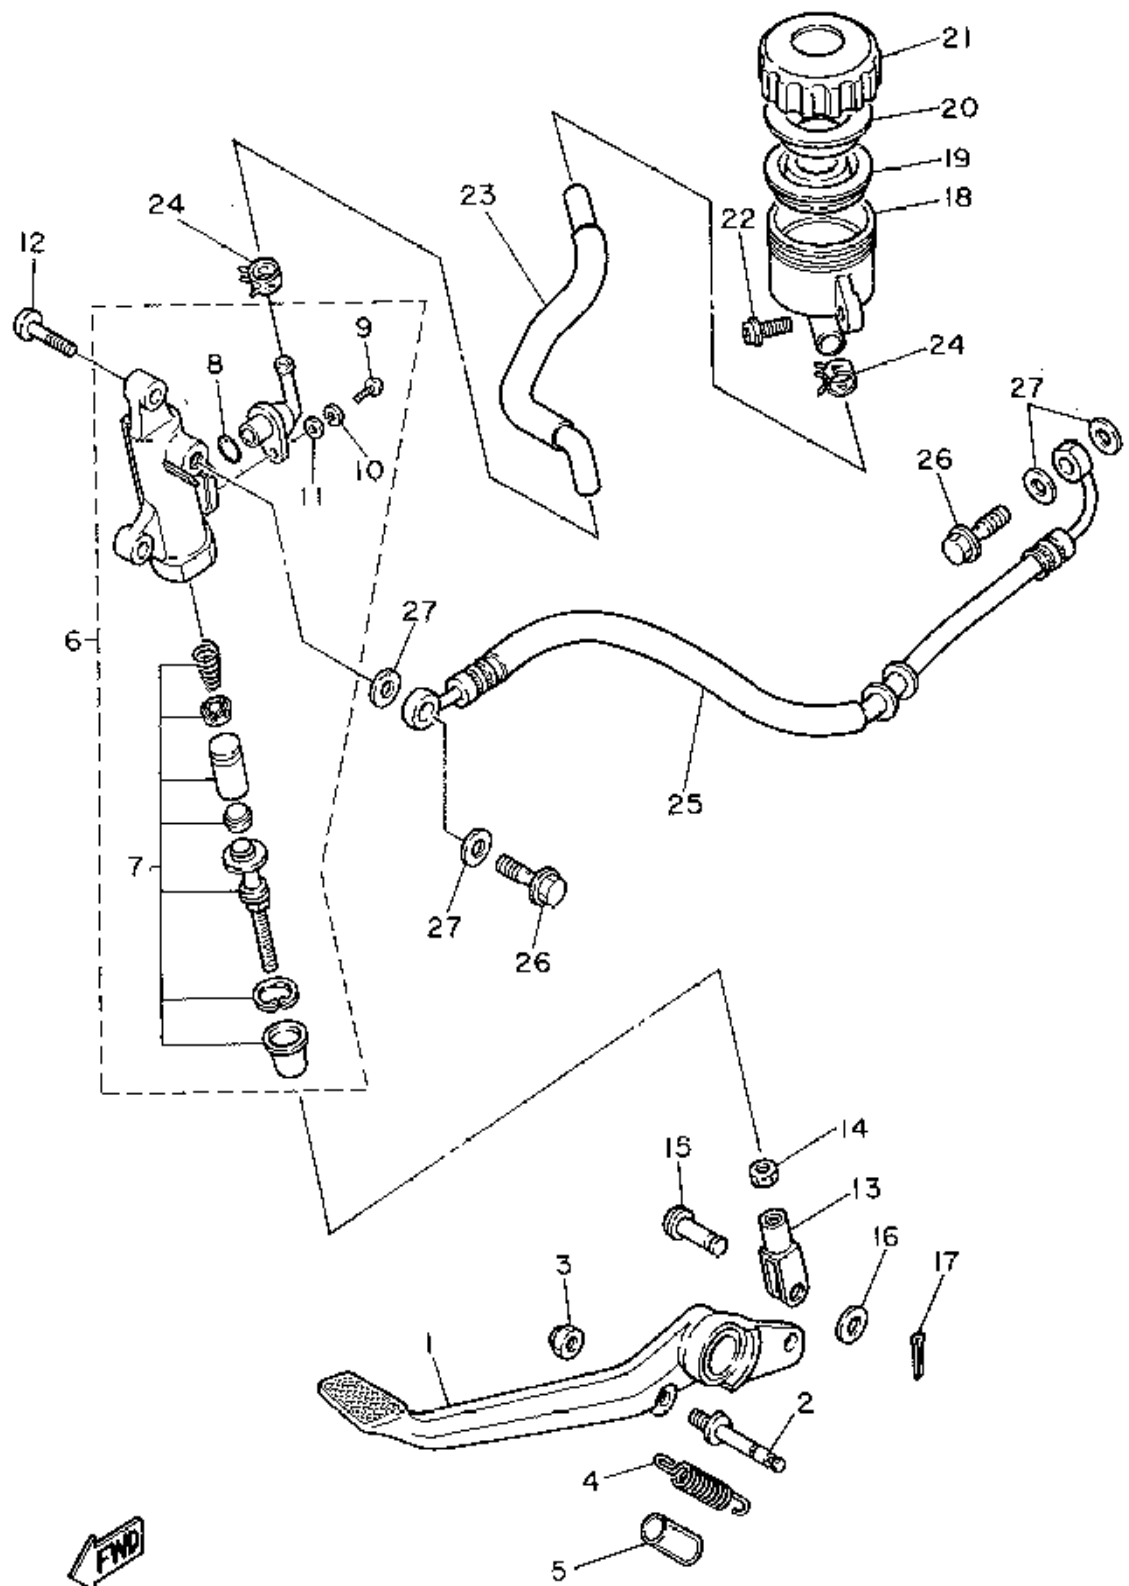

REAR MASTER CYLINDER

Ref. No.	Part Number	Description	Qty	Remarks
1	2GH-27211-00-00	PEDAL, BRAKE	1	
2	2TK-27813-00-00	PIN, PEDAL CRANK	1	
3	95611-08100-00	NUT, U	1	
4	90508-20737-00	SPRING, TORSION	1	
5	90446-17346-00	HOSE	1	
6	3GM-2583V-00-00	RR. MASTER CYLINDER ASSEMBLY.	1	
7	2KR-W0042-50-00	. CYLINDER KIT, MASTER	1	
8	93210-15620-00	. O-RING	1	
9	98511-04012-00	. SCREW, PAN HEAD	1	
10	92990-04100-00	. WASHER, SPRING	1	
11	92901-04600-00	. WASHER, PLATE	1	
12	92011-08030-00	BOLT, BUTTON HEAD	2	
13	47X-27222-00-00	JOINT	1	
14	95303-08700-00	NUT	1	
15	90240-08013-00	PIN, CLEVIS	1	
16	90201-08083-00	WASHER, PLATE	1	
17	91490-20020-00	PIN, COTTER	1	
18	47X-25894-00-00	TANK, RESERVOIR	1	
19	360-25854-00-00	DIAPHRAGM, RESERVOIR ...	1	
20	2GU-25855-00-00	BUSH, DIAPHRAGM	1	
21	2KF-25852-50-00	CAP, RESERVOIR	1	
22	90159-06033-00	SCREW, WITH WASHER	1	
23	3GM-25895-50-00	HOSE, RESERVOIR	1	
24	90467-14057-00	CLIP	2	
25	3GM-25874-A0-00	HOSE, BRAKE	1	
26	90401-10159-00	BOLT, UNION	2	
27	90201-10118-00	WASHER, PLATE	4	

3LE332-9370