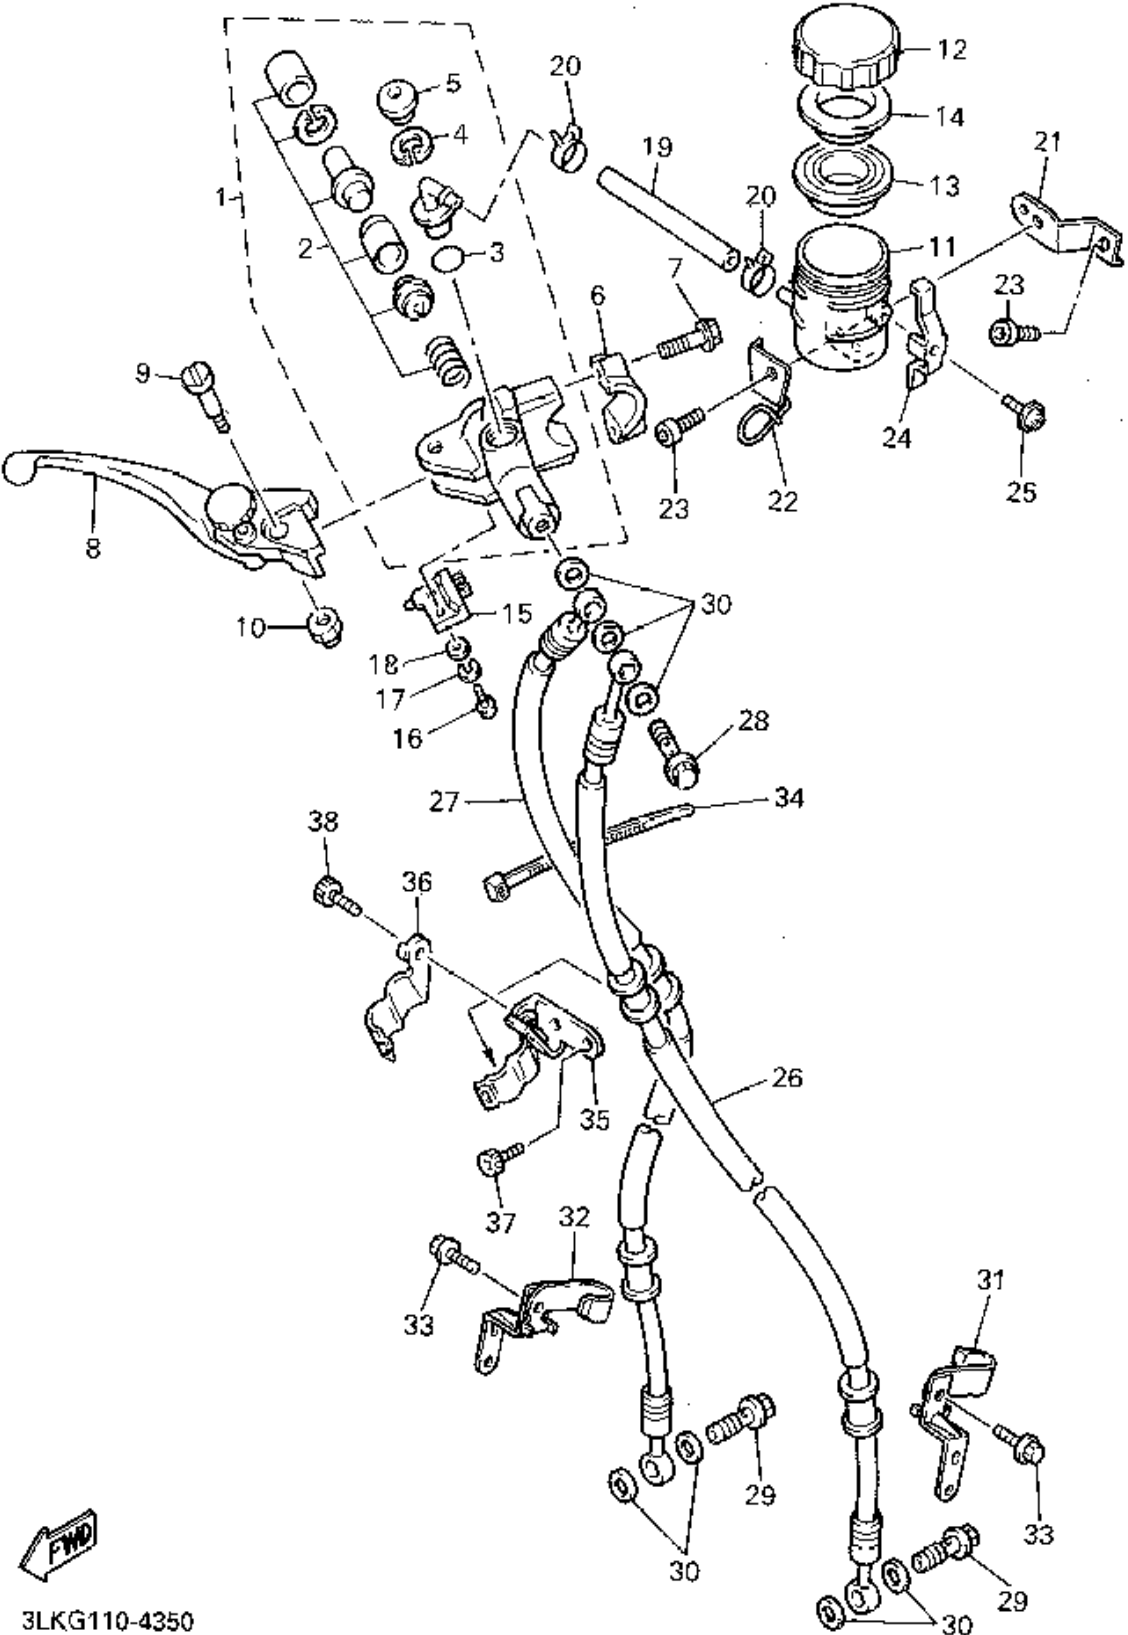

FRONT MASTER CYLINDER 1

Ref. No.	Part Number	Description	Qty	Remarks
28	90401-10160-00	BOLT, UNION	1	
29	90401-10159-00	BOLT, UNION	2	
30	90201-10118-00	WASHER, PLATE	7	
31	3LK-25875-51-00	HOLDER, BRAKE HOSE 1	1	
32	3LK-25876-51-00	HOLDER, BRAKE HOSE 2	1	
33	95816-06012-00	BOLT, FLANGE	2	
34	3MA-82591-00-00	BAND	1	
35	3GM-23377-00-00	BRACKET, HORN	1	
36	3GM-23378-00-00	BRACKET	1	
37	91316-06012-00	BOLT, SOCKET HEAD	2	
38	91316-06010-00	BOLT, SOCKET HEAD	1	

FWD
3LKG110-4350