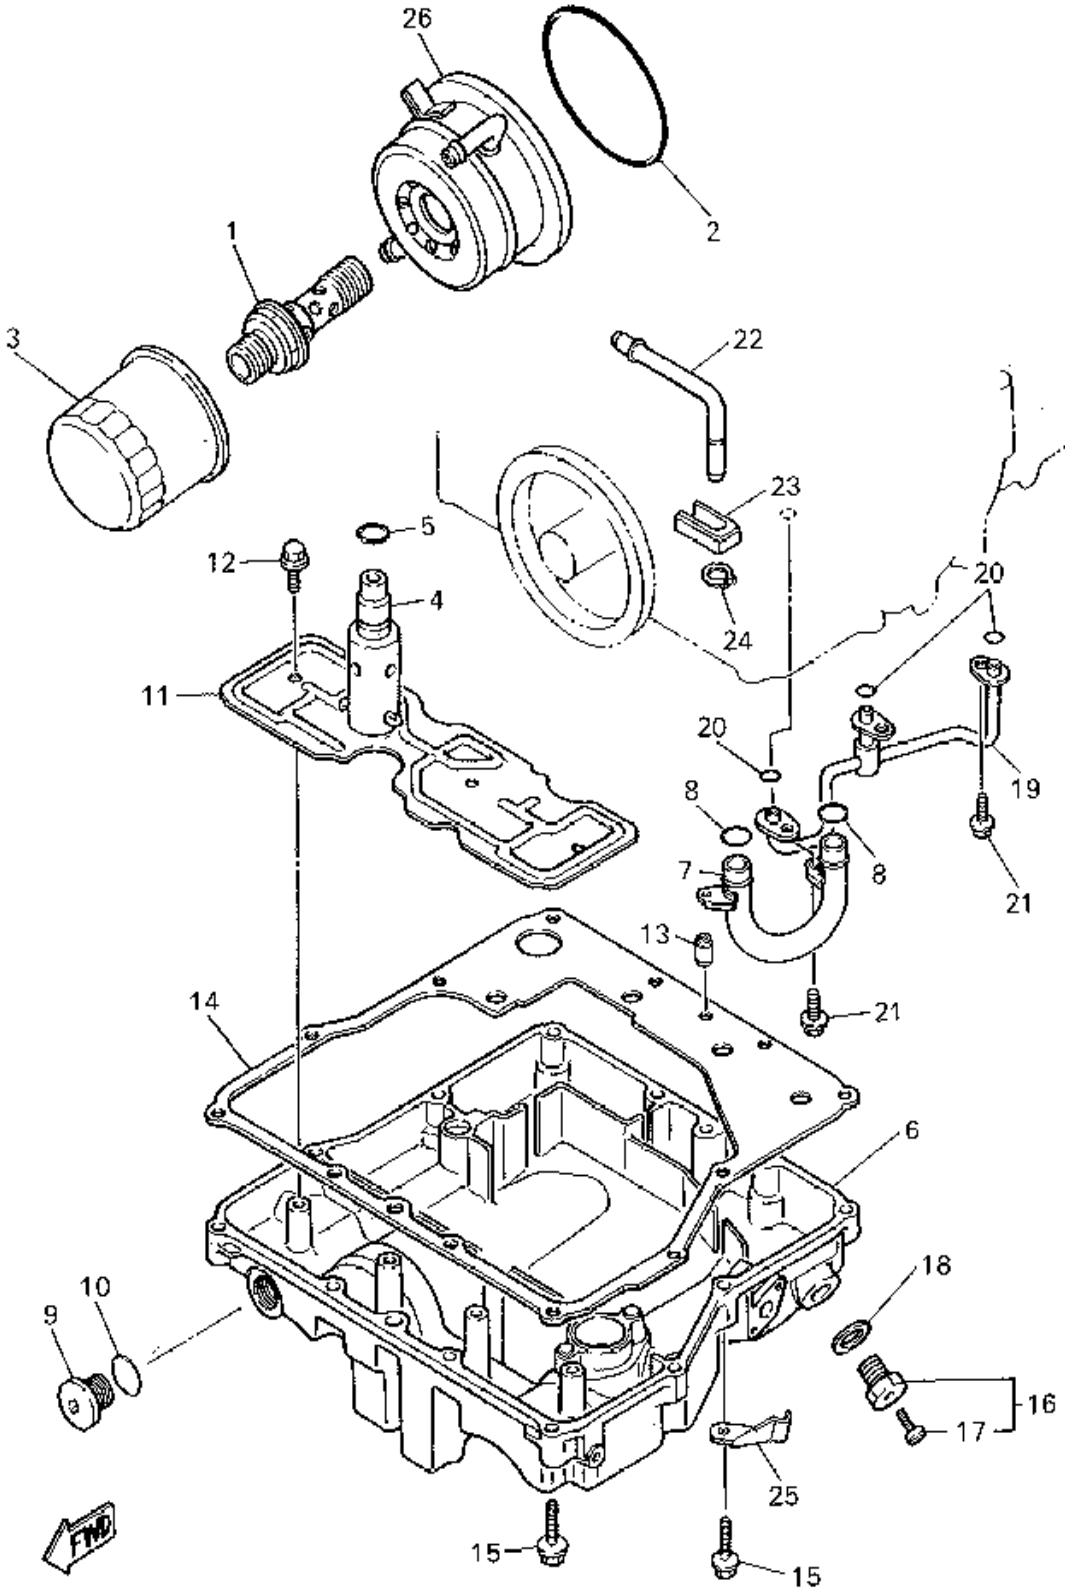

OIL CLEANER

Ref. No.	Part Number	Description	Qty	Remarks
1	90401-20158-00	BOLT, UNION	1	
2	93210-87723-00	O-RING	1	
3	3FV-13440-00-00	ELEMENT ASSEMBLY, OIL CLEANER	1	
4	3KS-13490-00-00	RELIEF VALVE ASSEMBLY	1	
5	93210-15566-00	O-RING	1	
6	3GM-13417-50-00	COVER, STRAINER	1	
7	3FV-13416-01-00	PIPE, OIL 1	1	
8	93210-14579-00	O-RING	2	
9	36Y-15189-00-00	PLUG	1	
10	93210-16629-00	O-RING	1	
11	3GM-13337-00-00	PLATE, BAFFLE LOWER	1	
12	95026-06010-00	BOLT, FLANGE	4	
13	99510-08016-00	PIN, DOWEL	2	
14	4BH-13414-00-00	GASKET, STRAINER COVER	1	
15	95023-06030-00	BOLT, FLANGE (95021-06030)	12	
16	3VD-13455-00-00	PLUG	1	
17	98901-06008-00	. SCREW, BIND	1	
18	214-11198-01-00	GASKET	1	
19	3GM-13161-01-00	PIPE, DELIVERY 1	1	
20	93210-06714-00	O-RING	3	
21	95026-06012-00	BOLT, FLANGE	3	
22	3GM-15373-00-00	PIPE, BREATHER	1	
23	3GM-13174-00-00	HOLDER, OIL PIPE	1	
24	99009-10400-00	CIRCLIP	1	
25	90465-08076-00	CLAMP	1	
26	3TJ-13470-01-00	OIL COOLER ASSEMBLY	1	

3LE332-4090