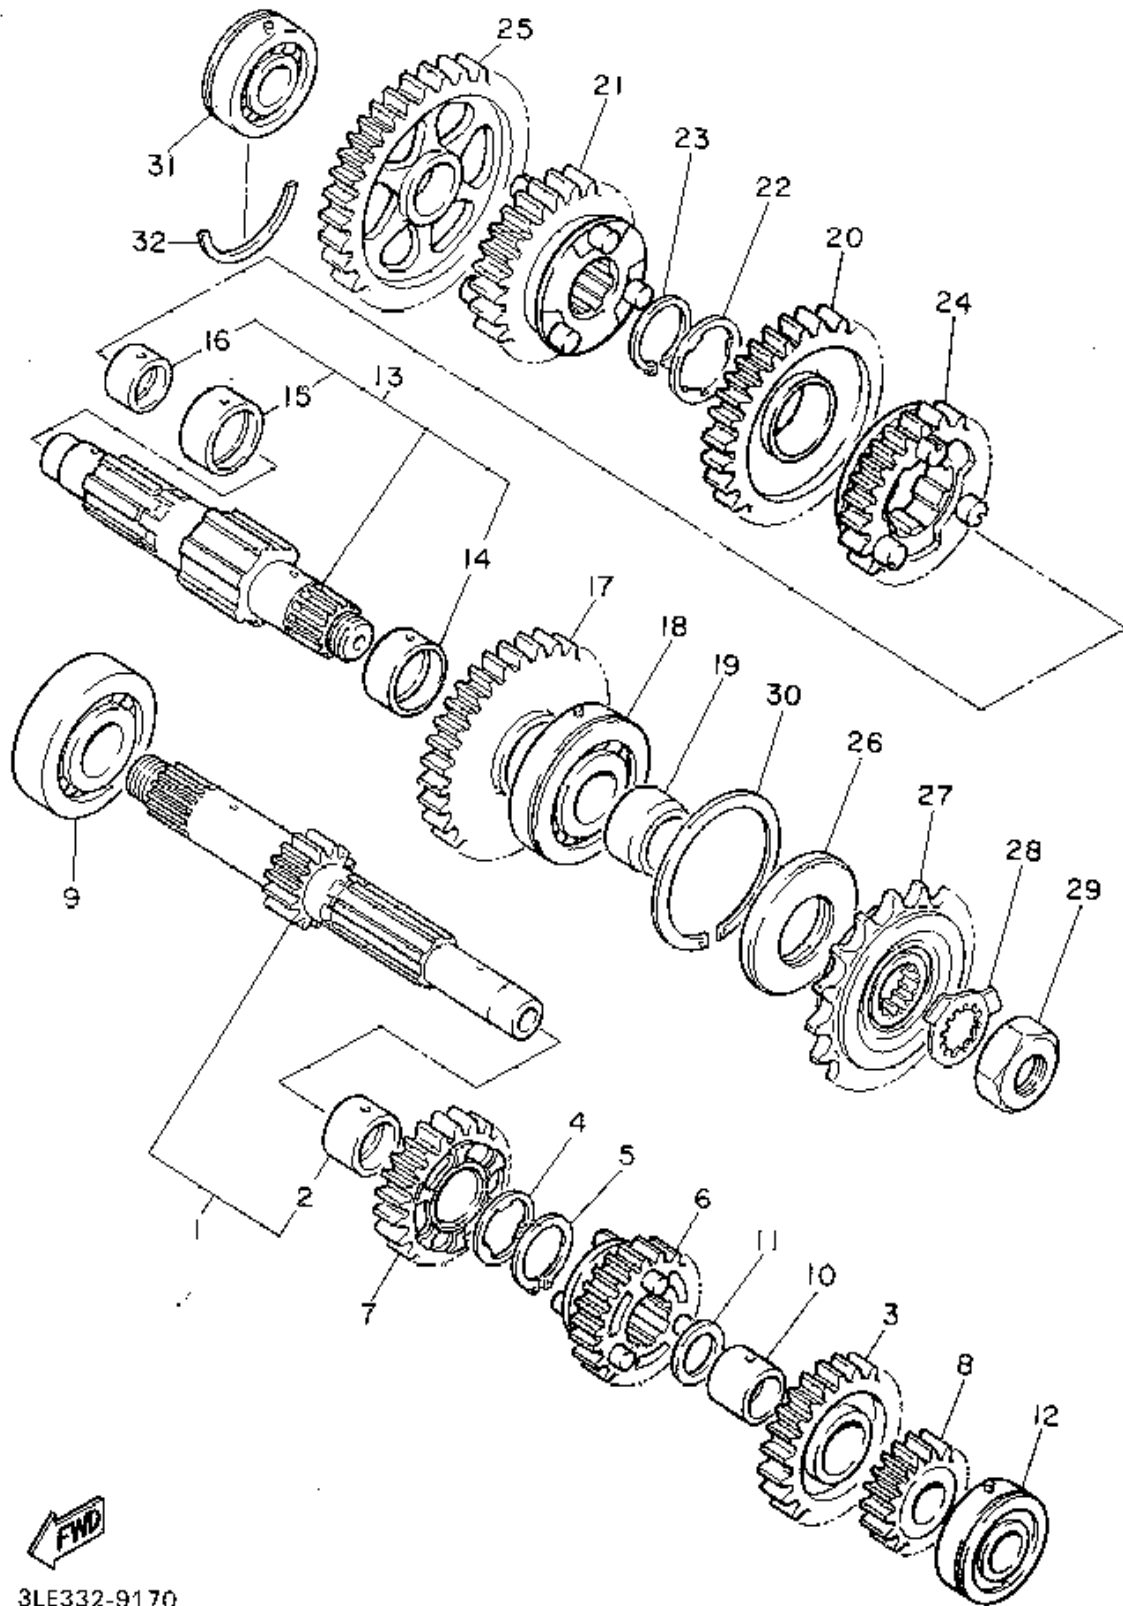

TRANSMISSION

Ref. No.	Part Number	Description	Qty	Remarks
1	3LE-W1741-00-00	MAIN AXLE ASSEMBLY	1	
2	90387-253M6-00	. COLLAR	1	
3	2GH-17151-00-00	GEAR, 5TH PINION (27T)	1	
4	90209-22191-00	WASHER	1	
5	93440-25084-00	CIRCLIP	1	
6	2GH-17131-00-00	GEAR, 3RD PINION (21T)	1	
7	2GH-17141-00-00	GEAR, 4TH PINION (23T)	1	
8	2GH-17121-00-00	GEAR, 2ND PINION (18T)	1	
9	93306-30525-00	BEARING (B6305)	1	
10	90387-203M7-00	COLLAR	1	
11	90201-200K3-00	WASHER, PLATE	1	
12	93306-20455-00	BEARING	1	
13	3GM-W1742-00-00	DRIVE AXLE ASSEMBLY	1	
14	90387-271T7-00	. COLLAR	1	
15	90387-281T8-00	. COLLAR	1	
16	90387-211T9-00	. COLLAR	1	
17	3GM-17221-00-00	GEAR, 2ND WHEEL (32T)	1	
18	93305-30501-00	BEARING	1	
19	90387-255V9-00	COLLAR	1	
20	3GM-17231-00-00	GEAR, 3RD WHEEL (29T)	1	
21	3GM-17241-00-00	GEAR, 4TH WHEEL (27T)	1	
22	90209-25196-00	WASHER	1	
23	93440-28062-00	CIRCLIP	1	
24	3GM-17251-00-00	GEAR, 5TH WHEEL (28T)	1	
25	2GH-17211-01-00	GEAR, 1ST WHEEL	1	
26	93102-35423-00	OIL SEAL	1	
27	2GH-17460-11-00	SPROCKET, DRIVE 17T (2GH1746170)	1	
28	90215-21022-00	WASHER, LOCK	1	

CONTINUED ON NEXT FRAME ►

3LE332-9170