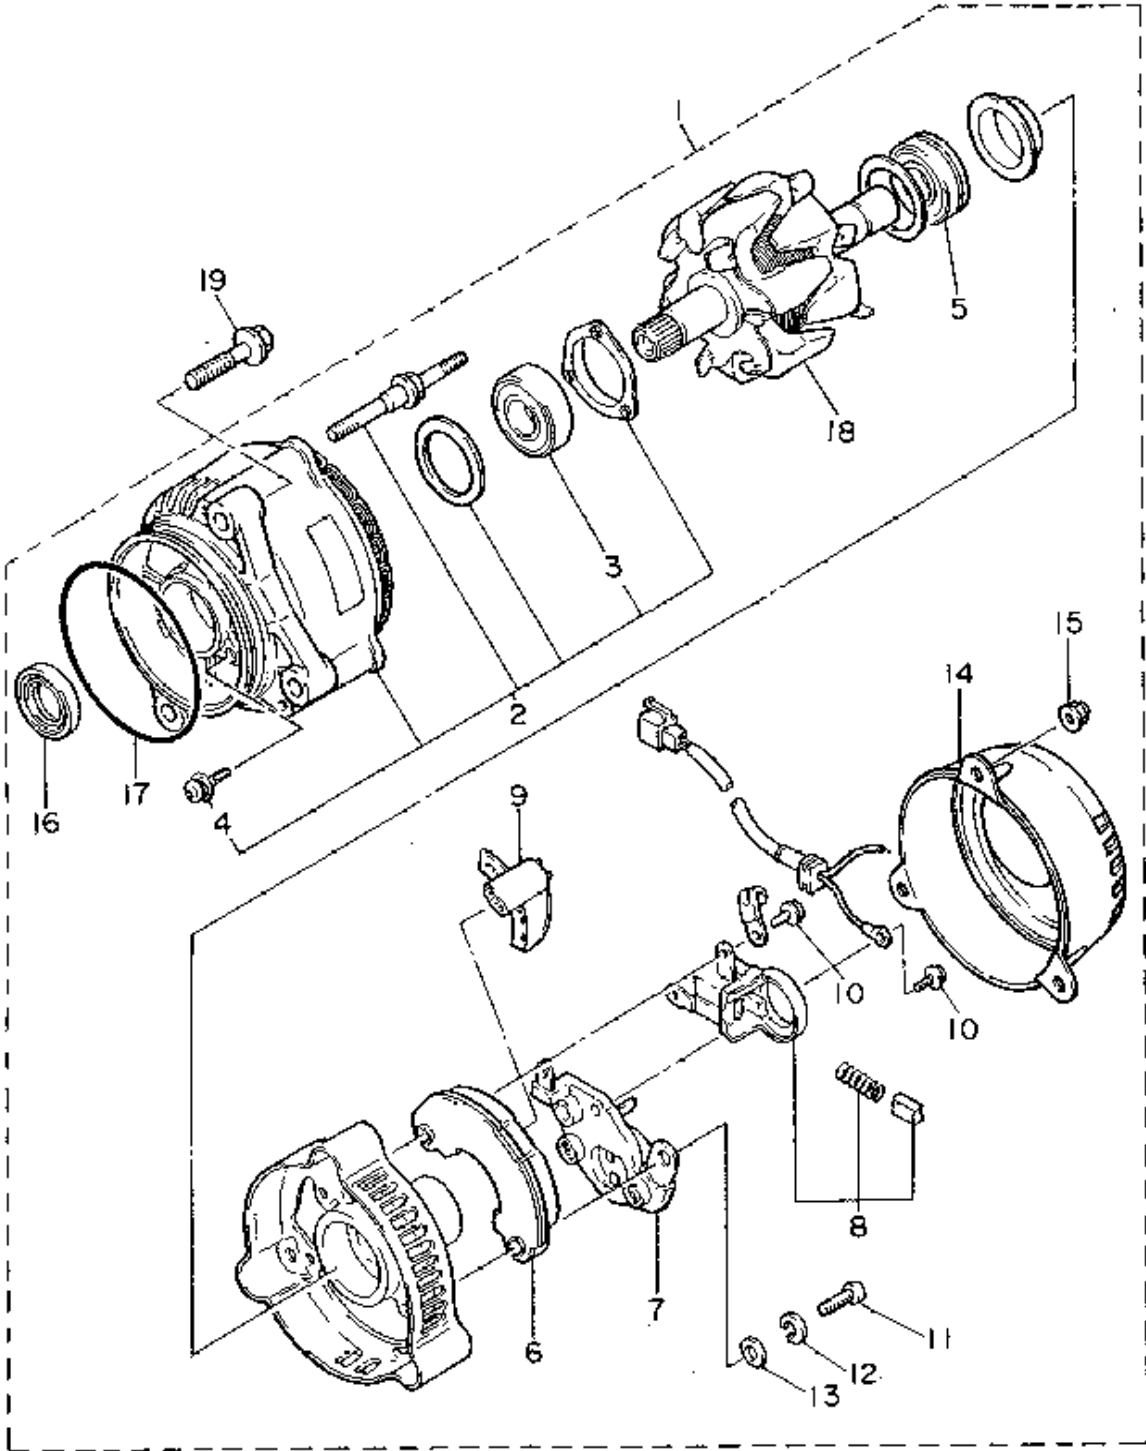

GENERATOR

Ref. No.	Part Number	Description	Qty	Remarks
1	2GH-81600-55-00	A.C. GENERATOR ASSEMBLY	1	
2	3FV-81634-00-00	. STATOR ASSEMBLY	1	
3	36Y-81643-30-00	.. BEARING	1	
4	2KT-81645-50-00	.. SCREW	3	
5	36Y-81643-50-00	. BEARING	1	
6	4BH-81970-00-00	. RECTIFIER ASSEMBLY	1	
7	36Y-81910-50-00	. VOLTAGE REGULATOR ASSEMBLY	1	
8	3FV-81619-00-00	. BRUSH HOLDER ASSEMBLY	1	
9	36Y-81972-50-00	. COVER, RECTIFIER	1	
10	3FV-81645-00-00	. SCREW	2	
11	98580-05018-00	. SCREW, PAN HEAD (97803-05017)	3	
12	92990-05100-00	. WASHER, SPRING	3	
13	92901-05600-00	. WASHER, PLATE	3	
14	3FV-81604-00-00	. COVER ASSEMBLY	1	
15	3FV-81675-00-00	. NUT	3	
16	36Y-81638-50-00	. OIL SEAL	1	
17	2KT-81642-50-00	. O-RING	1	
18	2GH-81660-52-00	. ROTOR ASSEMBLY	1	
19	95816-08030-00	BOLT, FLANGE	3	

FWD
3LE332-9400