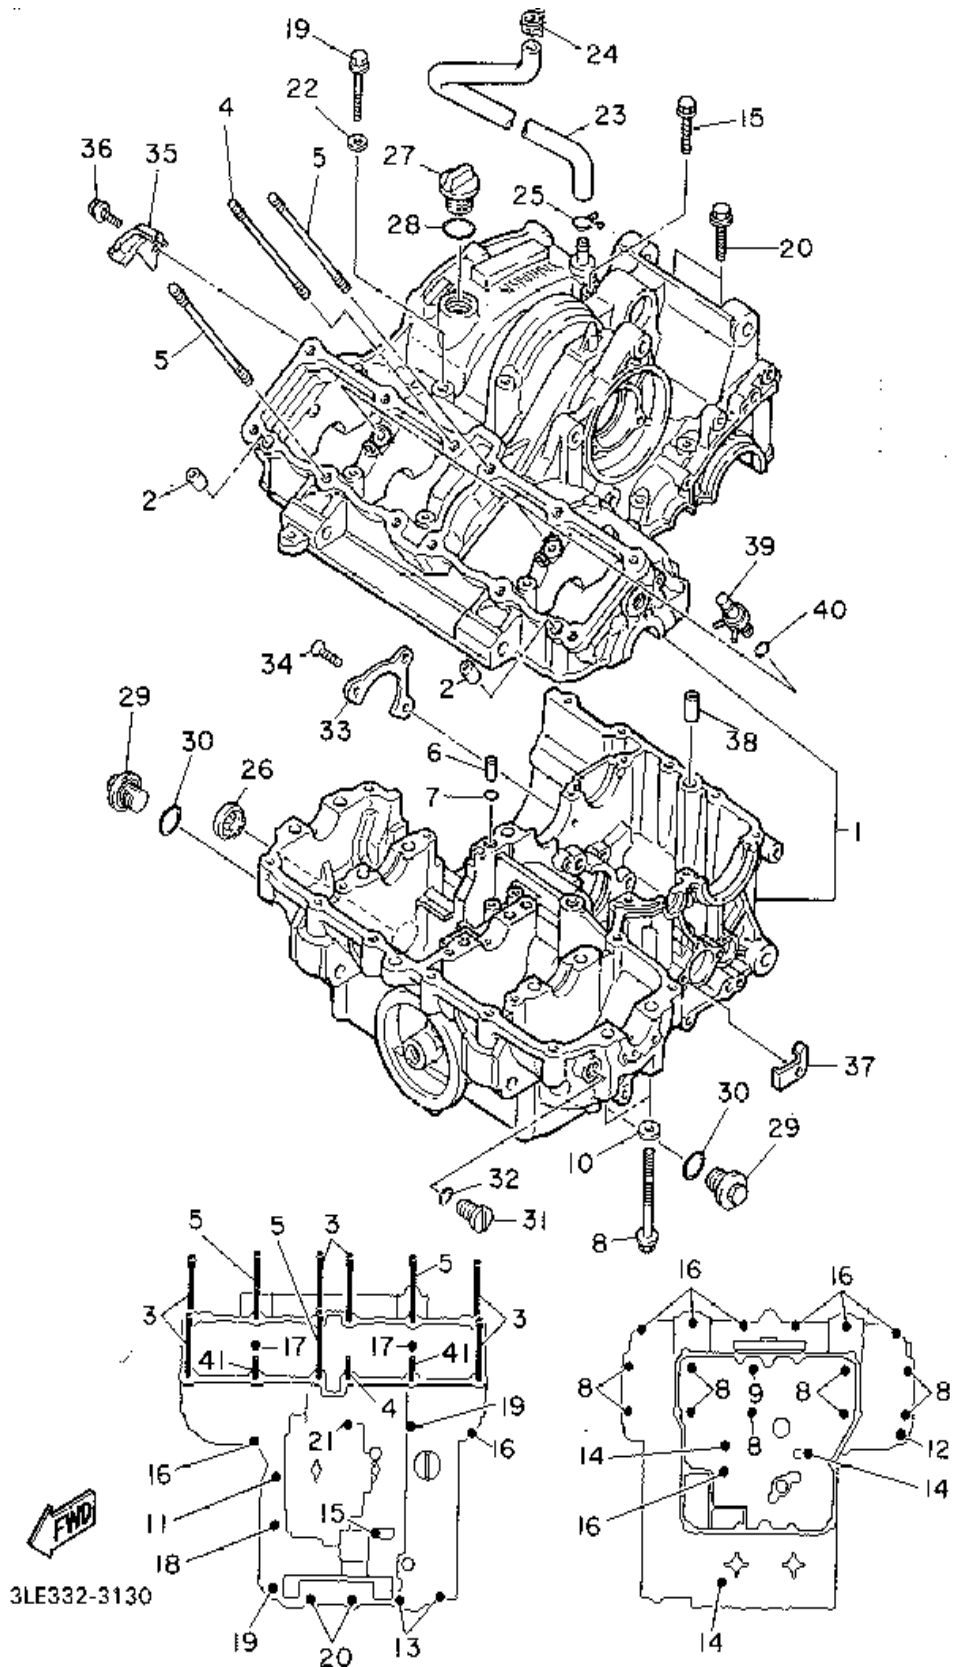

CONTINUED ON NEXT FRAME ►

CARBURETOR

Ref. No.	Part Number	Description	Qty	Remarks
50	92990-06600-00	WASHER, PLATE	1	
51	95601-06200-00	NUT, U FLANGE	1	
52	3EN-14988-00-00	PIPE, STARTER CONNECTING	1	
53	98580-05008-00	SCREW, PAN HEAD (98501-05008-00)	1	
54	3GM-14251-00-00	NIPPLE	2	
55	3LK-14147-00-00	O-RING	4	
56	3GM-14992-00-00	ROD	2	
57	3LK-14987-00-00	HOSE	4	CA. ONLY
58	3GM-14197-00-00	PIPE	2	

CRANKCASE

Ref. No.	Part Number	Description	Qty	Remarks
1	3GM-15100-52-00	CRANKCASE ASSEMBLY	1	
2	99530-10014-00	PIN, DOWEL	2	
3	90116-10532-00	BOLT, STUD	6	
4	90116-10531-00	BOLT, STUD	1	
5	90116-10576-00	BOLT, STUD	3	
6	90387-05383-00	COLLAR	1	
7	93210-07135-00	O-RING	1	
8	90105-09373-00	BOLT, WASHER BASED	9	
9	90105-09580-00	BOLT, WASHER BASED	1	
10	90201-096J9-00	WASHER, PLATE	4	
11	95811-06035-00	BOLT, FLANGE	1	
12	95811-08045-00	BOLT, FLANGE (JN5)	1	
13	95811-06060-00	BOLT, FLANGE	2	
14	95811-06080-00	BOLT, FLANGE	3	
15	95811-06140-00	BOLT, FLANGE	1	
16	95811-08045-00	BOLT, FLANGE (JN5)	9	
17	95811-08055-00	BOLT, FLANGE	2	
18	95811-08065-00	BOLT, FLANGE	1	
19	95811-08090-00	BOLT, FLANGE (95822-08090)	2	
20	95811-08060-00	BOLT, FLANGE	2	
21	90105-09555-00	BOLT, WASHER BASED	1	
22	90201-08087-00	WASHER, PLATE	1	
23	1AE-11166-00-00	PIPE, BREATHER 1	1	
24	90467-15054-00	CLIP	1	
25	90467-14015-00	CLIP	1	
26	2H7-15361-00-00	GAUGE, LEVEL	1	
27	3FV-15363-00-00	PLUG, OIL	1	
28	93210-27778-00	O-RING	1	
29	4H7-15189-00-00	PLUG	2	

CONTINUED ON NEXT FRAME ➤

CRANKCASE

Ref. No.	Part Number	Description	Qty	Remarks
30	93210-20573-00	O-RING	2	
31	90340-14068-00	PLUG, STRAIGHT SCREW	1	
32	93210-14369-00	O-RING	1	
33	1AE-15383-00-00	PLATE, BEARING COVER	1	
34	90151-06014-00	SCREW, COUNTERSUNK	3	
35	90462-08184-00	CLAMP	1	
36	95023-06012-00	BOLT, FLANGE	1	
37	90462-08158-00	CLAMP	1	
38	99510-12016-00	PIN, DOWEL	1	
39	2TK-15105-00-00	NOZZLE ASSEMBLY	2	
40	93210-06632-00	O-RING	2	
41	90116-10569-00	BOLT, STUD	2	