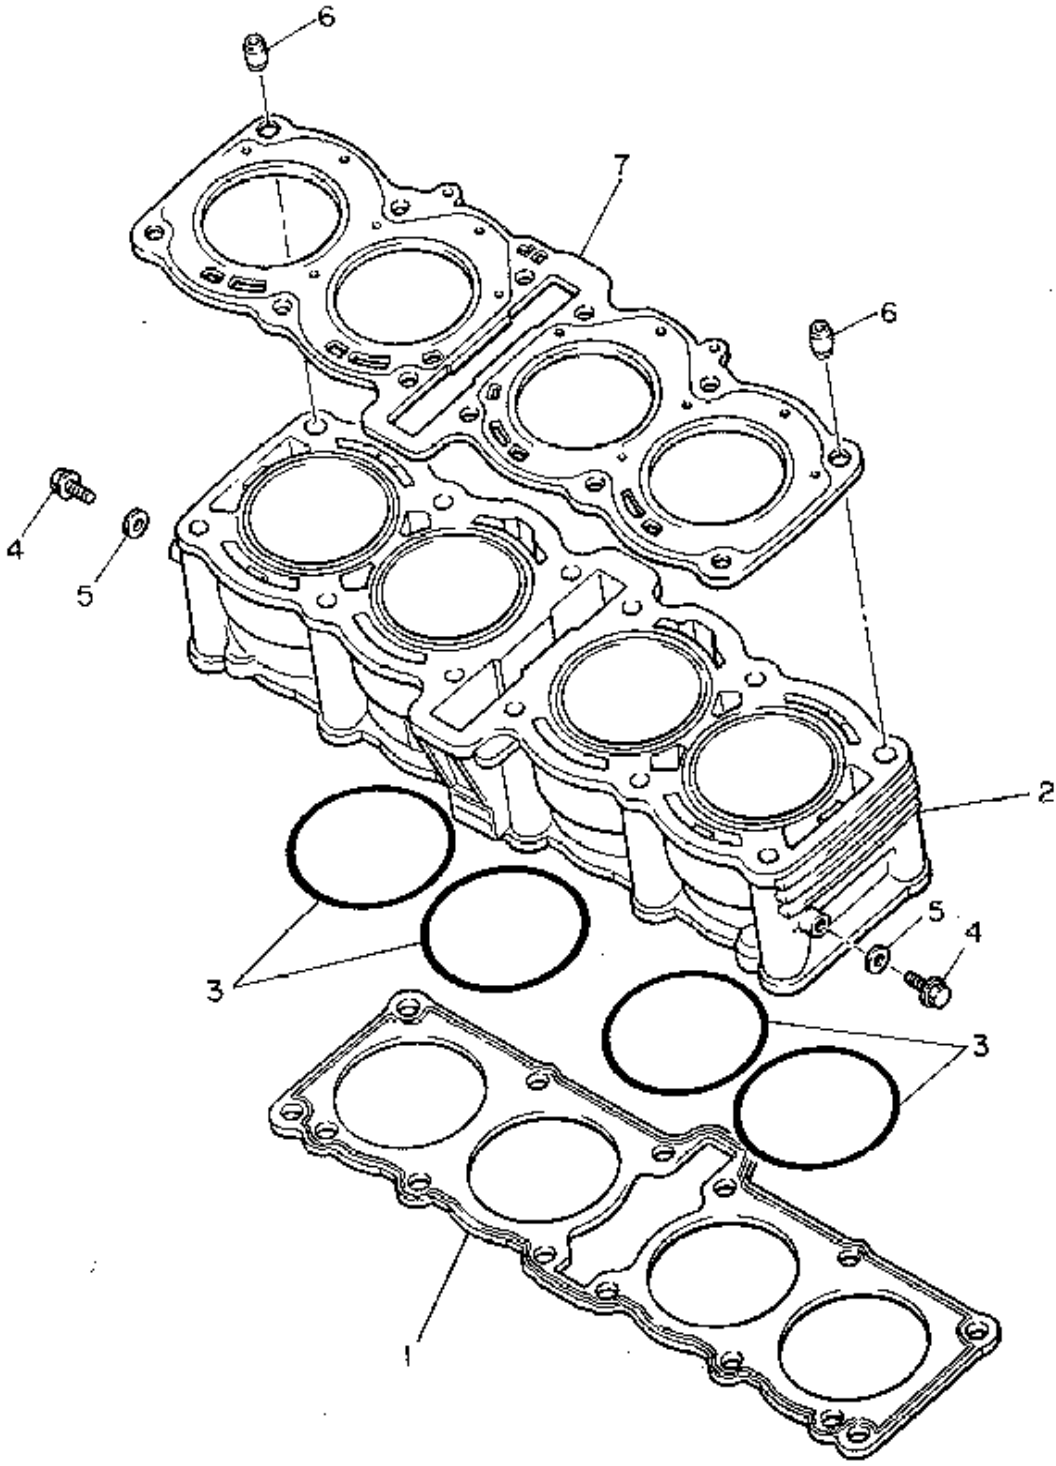

PUBLICATION	PART NUMBER	REMARKS
OWNER'S MANUAL	LIT-11626-09-21	
ASSEMBLY	LIT-11666-09-21	
SERVICE MANUAL	LIT-11616-FZ-02	

YAMAHA
ONLINE
Parts & Accessories

A1

CYLINDER HEAD

3LE332-1010

Ref. No.	Part Number	Description	Qty	Remarks
1	3GM-11102-00-00	CYLINDER HEAD ASSEMBLY	1	
2	93440-10153-00	. CIRCLIP	20	
3	90340-18101-00	. PLUG, STRAIGHT SCREW	4	
4	3GM-11133-10-00	. GUIDE, INTAKE VALVE	12	
5	3GM-11134-10-00	. GUIDE, EXHAUST VALVE	8	
6	95611-08625-00	BOLT, STUD	8	
7	NGK-DP8EA-90-00	PLUG, SPARK (NGK DP8EA-9)	4	UR
8	90201-103M4-00	WASHER, PLATE	12	
9	90176-10049-00	NUT, CROWN	4	
10	90179-10584-00	NUT	8	
11	99530-10014-00	PIN, DOWEL	2	
12	3GM-11182-00-00	GASKET, CYLINDER HEAD 2	1	
13	3GM-1115A-00-00	CAM CASE ASSEMBLY	1	
14	99510-08016-00	. PIN, DOWEL	16	
15	90105-06153-00	. BOLT, WASHER BASED	16	
16	95023-06012-00	BOLT, FLANGE	1	
17	90430-06014-00	GASKET	1	
18	90105-06541-00	BOLT, WASHER BASED	24	
19	95023-06025-00	BOLT, FLANGE	11	
20	3GM-11191-00-00	COVER, CYLINDER HEAD 1	1	
21	3GM-11193-00-00	GASKET, HEAD COVER 1	1	
22	90109-064F0-00	BOLT	8	
23	90209-11262-00	WASHER	8	
24	2GH-1111G-00-00	RUBBER, MOUNT 1	8	

CYLINDER

Ref. No.	Part Number	Description	Qty	Remarks
1	3GM-11351-00-00	GASKET, CYLINDER	1	
2	3GM-11310-00-00	CYLINDER	1	
3	93210-77363-00	O-RING	4	
4	95023-06012-00	BOLT, FLANGE	2	
5	90430-06014-00	GASKET	2	
6	99510-14016-00	PIN, DOWEL	2	
7	3GM-11181-00-00	GASKET, CYLINDER HEAD 1	1	