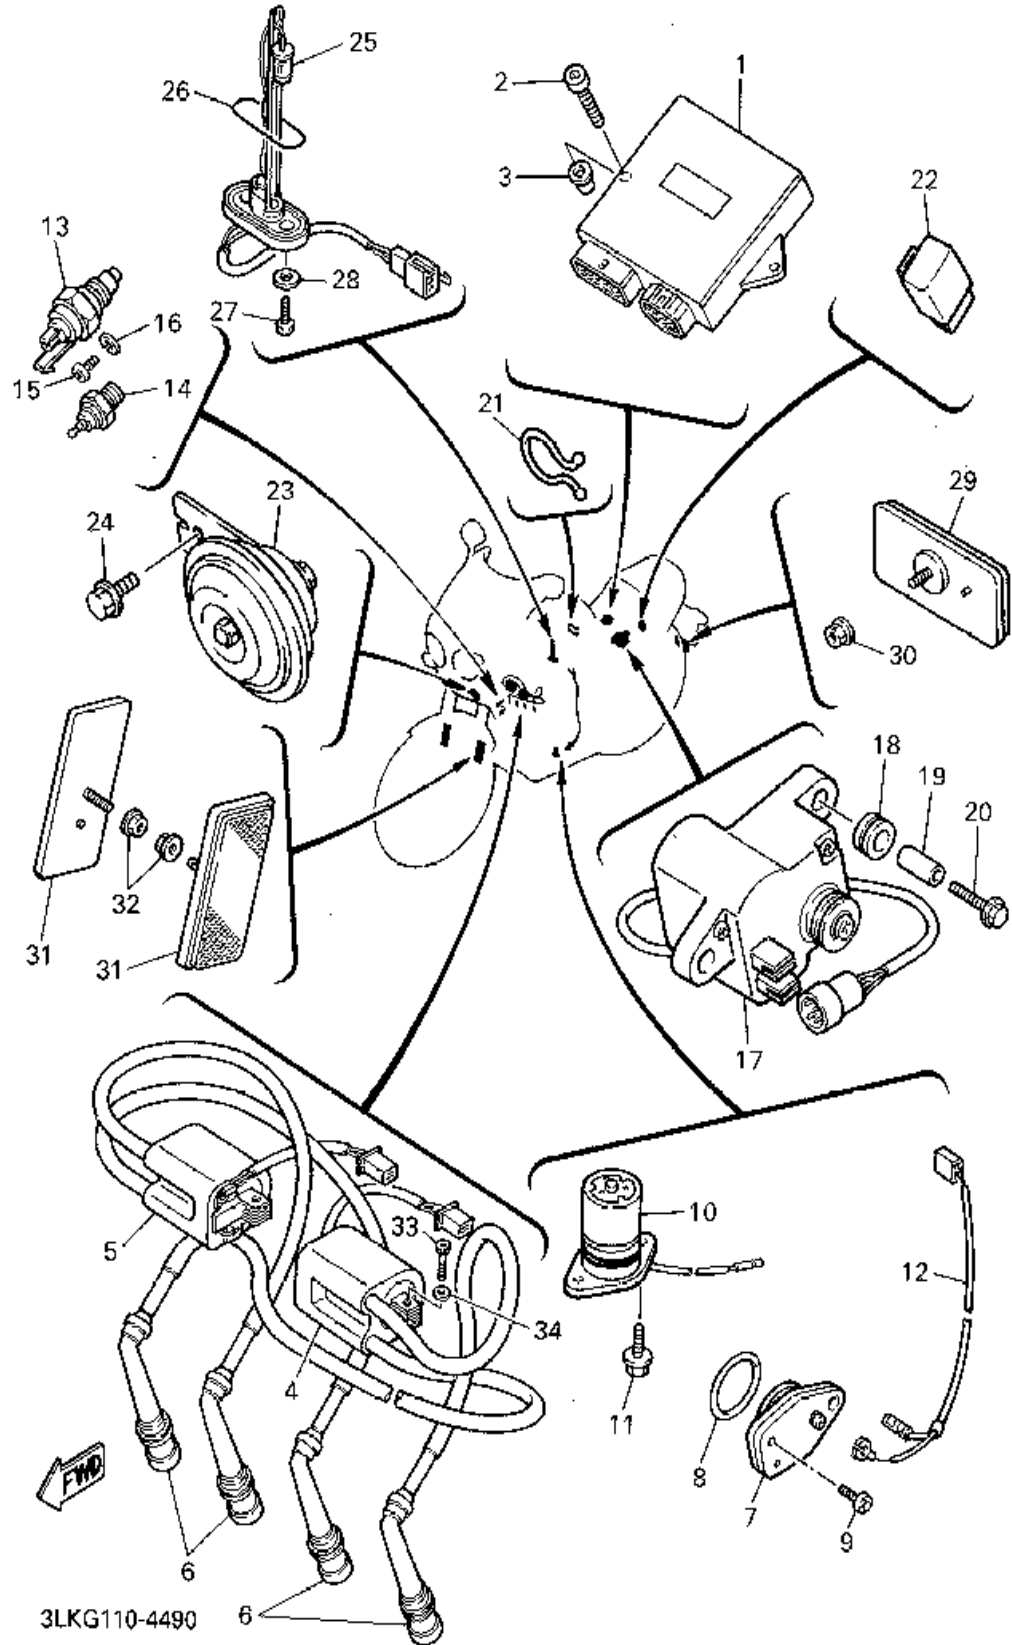

ELECTRICAL 1

Ref. No.	Part Number	Description	Qty	Remarks
1	3LK-82305-10-00	IGNITOR UNIT ASSEMBLY ...	1	UR
2	90110-06158-00	BOLT, HEXAGON SOCKET HEAD	1	
3	31A-14477-00-00	PLATE	1	
4	3GM-82310-00-00	IGNITION COIL ASSEMBLY ...	1	
5	3GM-82320-00-00	IGNITION COIL ASSEMBLY ...	1	
6	2KT-82370-00-00	PLUG CAP ASSEMBLY	4	
7	1AE-82540-00-00	NEUTRAL SWITCH ASSEMBLY	1	
8	93210-29196-00	O-RING	1	
9	98580-06016-00	SCREW, PAN HEAD	2	
10	3GM-85720-00-00	OIL LEVEL GAUGE ASSEMBLY	1	
11	95026-06016-00	BOLT, FLANGE	2	
12	4FM-82541-00-00	WIRE, LEAD	1	
13	2EL-82560-00-00	THERMO SWITCH ASSEMBLY	1	
14	11H-83591-00-00	THERMO UNIT	1	
15	98580-05008-00	SCREW, PAN HEAD (98501-05008-00)	1	
16	92990-05100-00	WASHER, SPRING	1	
17	3GM-85820-00-00	SERVO MOTOR ASSEMBLY ..	1	
18	90480-14412-00	GROMMET	2	
19	90387-065V1-00	COLLAR	2	
20	95811-06035-00	BOLT, FLANGE	2	
21	90464-30040-00	CLAMP	1	
22	3GM-83350-00-00	FLASHER RELAY ASSEMBLY .	1	
23	3HE-83371-00-00	HORN	1	
24	95811-06010-00	BOLT, FLANGE	1	
25	3GM-85752-01-00	SENDER UNIT ASSEMBLY, FUEL METER	1	
26	42X-85753-00-00	GASKET, SENDER UNIT	1	
27	90149-06011-00	SCREW	2	

CONTINUED ON NEXT FRAME ►

3LKG110-4490 6