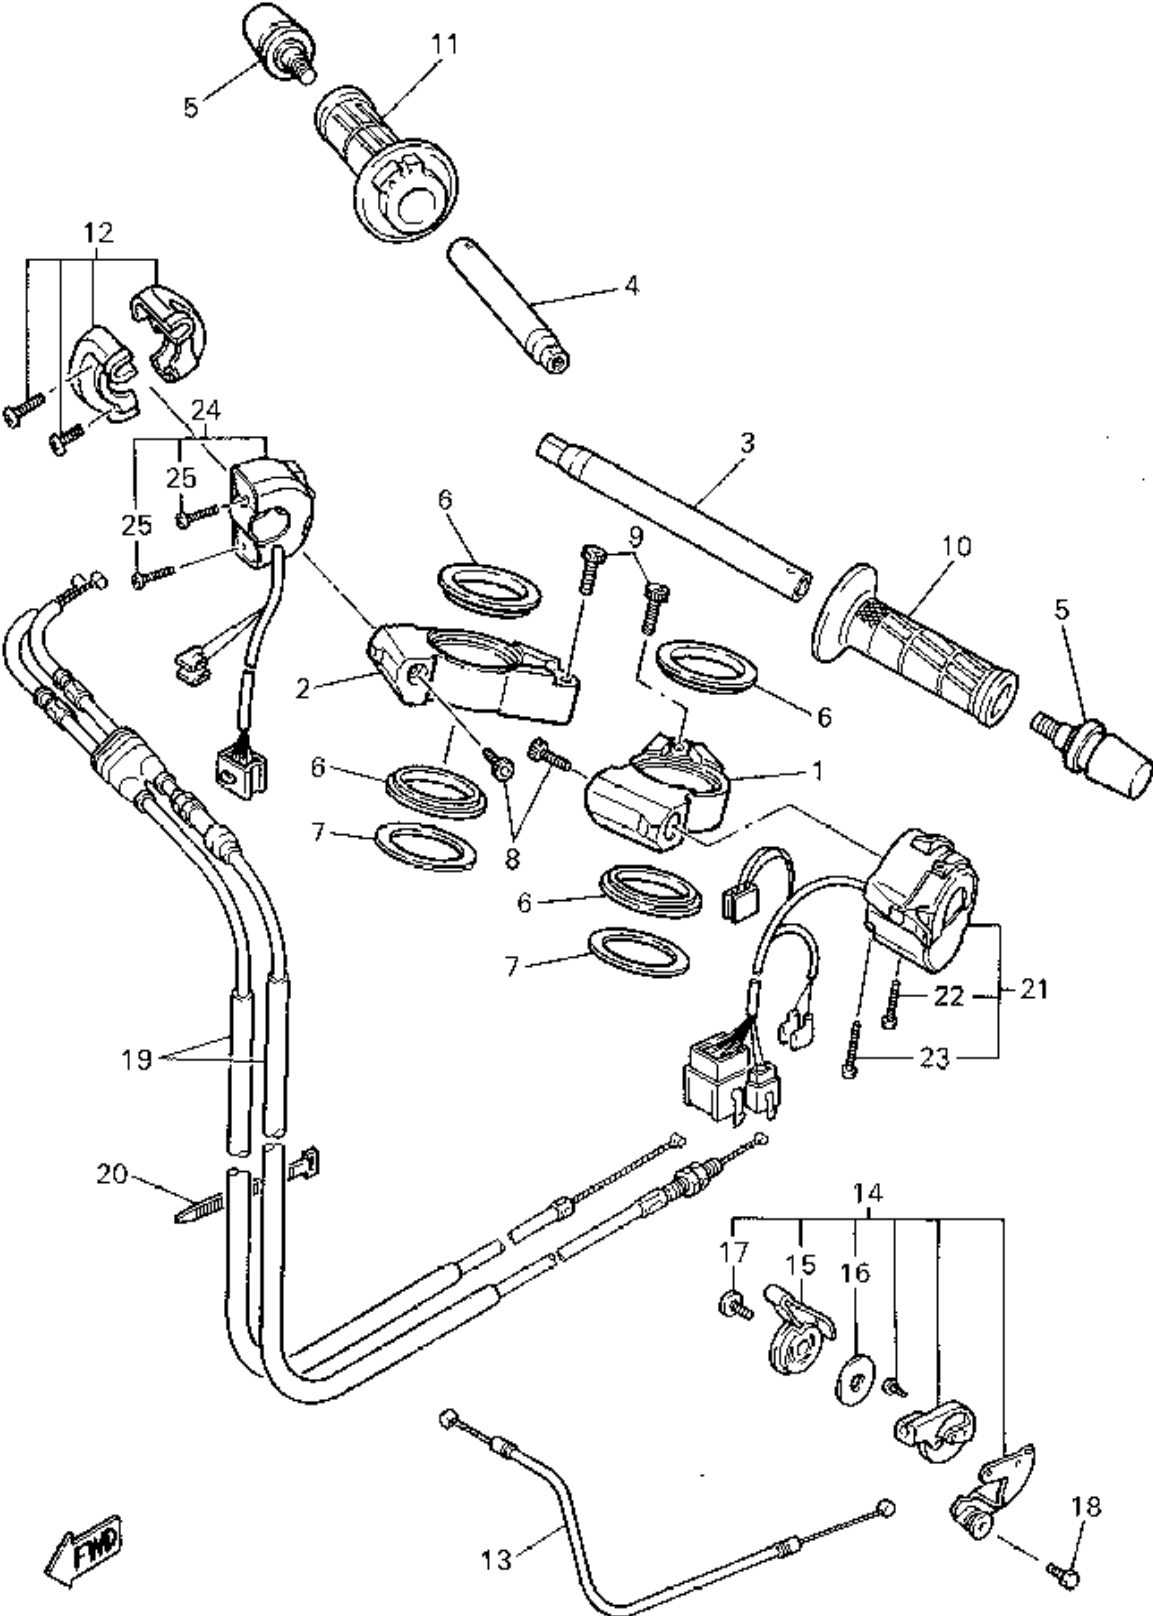

STEERING HANDLE - CABLE

Ref. No.	Part Number	Description	Qty	Remarks
1	3GM-26121-51-00	HANDLEBAR (LEFT)	1	
2	3GM-26122-51-00	HANDLEBAR (RIGHT)	1	
3	3GM-26111-A0-00	HANDLEBAR	1	
4	3GM-26112-A0-00	BAR, HANDLE	1	
5	36Y-26246-00-00	END, GRIP	2	
6	3GM-26113-50-00	DAMPER	4	
7	90201-502P8-00	WASHER, PLATE	2	
8	91311-08025-00	BOLT, SOCKET HEAD	2	
9	90109-082A1-00	BOLT	2	
10	4FM-26241-00-00	GRIP (LEFT)	1	
11	4FM-26240-00-00	GRIP ASSEMBLY	1	
12	3LN-26270-01-00	CABLE CONNECTOR CAP ASSEMBLY	1	
13	3GM-26331-01-00	CABLE, STARTER 1	1	
14	3GM-83940-00-00	STARTER ASSEMBLY	1	
15	1WG-83941-00-00	. LEVER, STARTER	1	
16	90209-10131-00	. WASHER	1	
17	98906-06008-00	. SCREW, BIND	1	
18	91316-06012-00	BOLT, SOCKET HEAD	1	
19	3GM-26302-00-00	THROTTLE CABLE ASSEMBLY	1	
20	437-83936-11-00	BAND, SWITCH CORD	1	
21	3LK-83973-10-00	SWITCH, HANDLE 3	1	
22	98506-05030-00	. SCREW, PAN HEAD	1	
23	98506-05040-00	. SCREW, PAN HEAD	1	
24	4HM-83975-00-00	SWITCH, HANDLE 2	1	
25	90157-05057-00	. SCREW, PANHEAD	2	

3LE332-4340