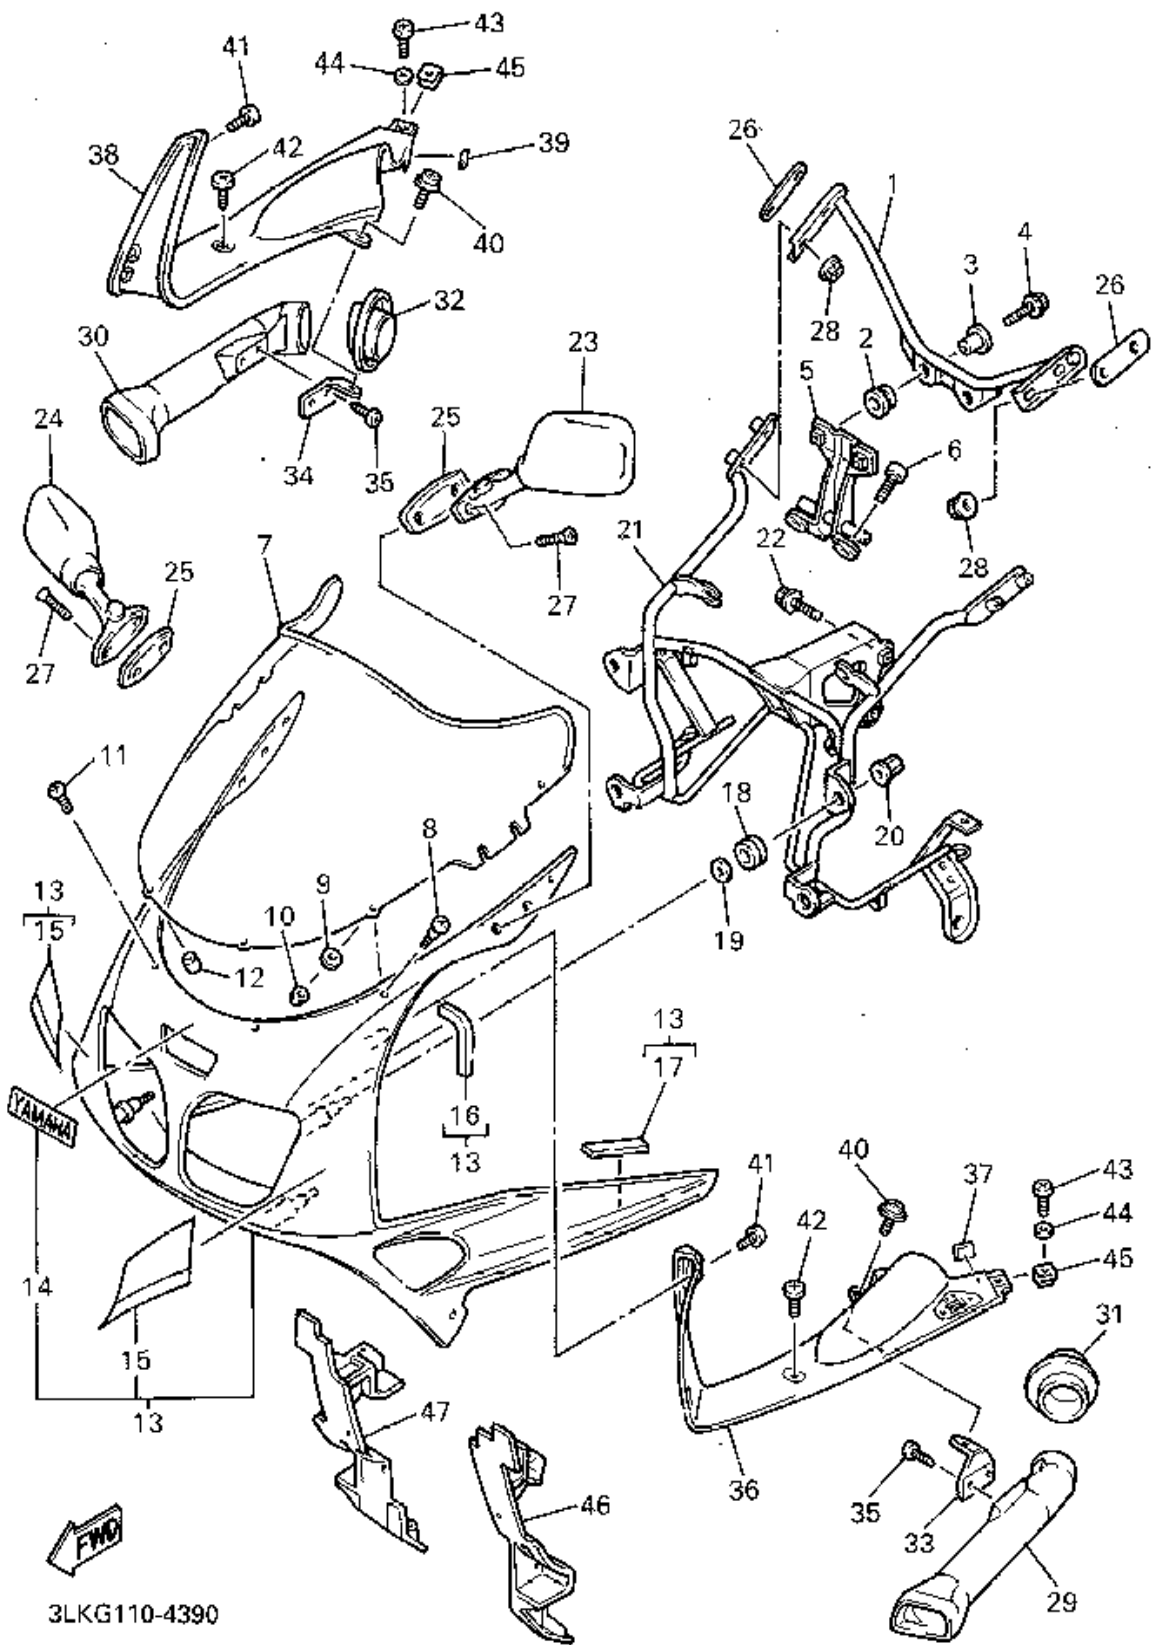

CONTINUED ON NEXT FRAME ►

COWLING 1

Ref. No.	Part Number	Description	Qty	Remarks
28	95706-06500-00	NUT, FLANGE	4	
29	3GM-2838N-A0-00	DUCT 1	1	
30	3GM-2838R-A0-00	DUCT 2	1	
31	3GM-2838T-01-00	DUCT 3	1	
32	3GM-2838U-01-00	DUCT 4	1	
33	3GM-2836H-00-00	BRACKET 5	1	
34	3GM-2836J-00-00	BRACKET 6	1	
35	97706-40512-00	SCREW, TAPPING	4	
36	3GM-2835U-A0-00	PANEL 1	1	
37	34M-2139X-00-00	DAMPER	1	
38	3GM-2835V-A0-00	PANEL 2	1	
39	34M-2139X-00-00	DAMPER	1	
40	90159-06178-00	SCREW, WITH WASHER	2	
41	90167-05041-00	SCREW, TAPPING	2	
42	90154-05013-00	SCREW, BINDING	2	
43	90154-05059-00	SCREW, BINDING	2	
44	90202-05180-00	WASHER, PLATE	2	
45	90183-05024-00	NUT, SPRING	2	
46	3GM-28396-50-00	PLATE 1	1	
47	3GM-28397-50-00	PLATE 2	1	