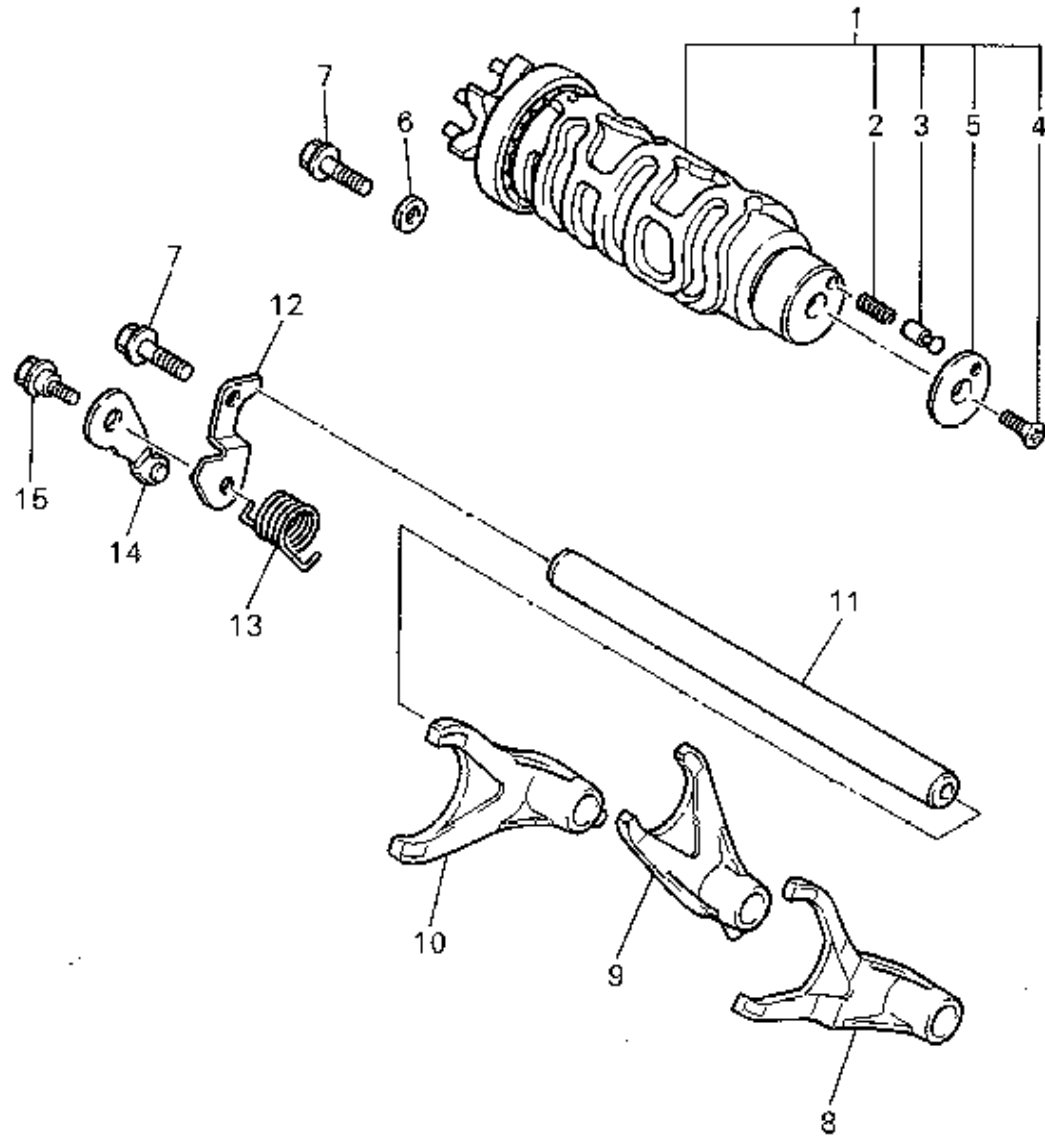

SHIFT CAM - SHIFT FORK

Ref. No.	Part Number	Description	Qty	Remarks
1	4BH-18540-00-00	SHIFT CAM ASSEMBLY	1	
2	90501-06022-00	. SPRING, COMPRESSION	1	
3	278-18542-00-00	. POINT, NEUTRAL	1	
4	98701-05012-00	. SCREW, FLAT HEAD	1	
5	278-18566-00-00	. PLATE, SIDE 2	1	
6	90201-06643-00	WASHER, PLATE	1	
7	95811-06016-00	BOLT, FLANGE (95822-06016)	2	
8	3LE-18511-00-00	FORK, SHIFT 1	1	
9	3LE-18512-00-00	FORK, SHIFT 2	1	
10	3LE-18513-00-00	FORK, SHIFT 3	1	
11	4BH-18531-00-00	BAR, SHIFT FORK GUIDE 1	1	
12	1AE-18536-00-00	STOPPER, SHIFT BAR	1	
13	90508-26681-00	SPRING, TORSION	1	
14	36Y-18140-00-00	STOPPER LEVER ASSEMBLY	1	
15	90109-063F8-00	BOLT	1	

3LE332-4180