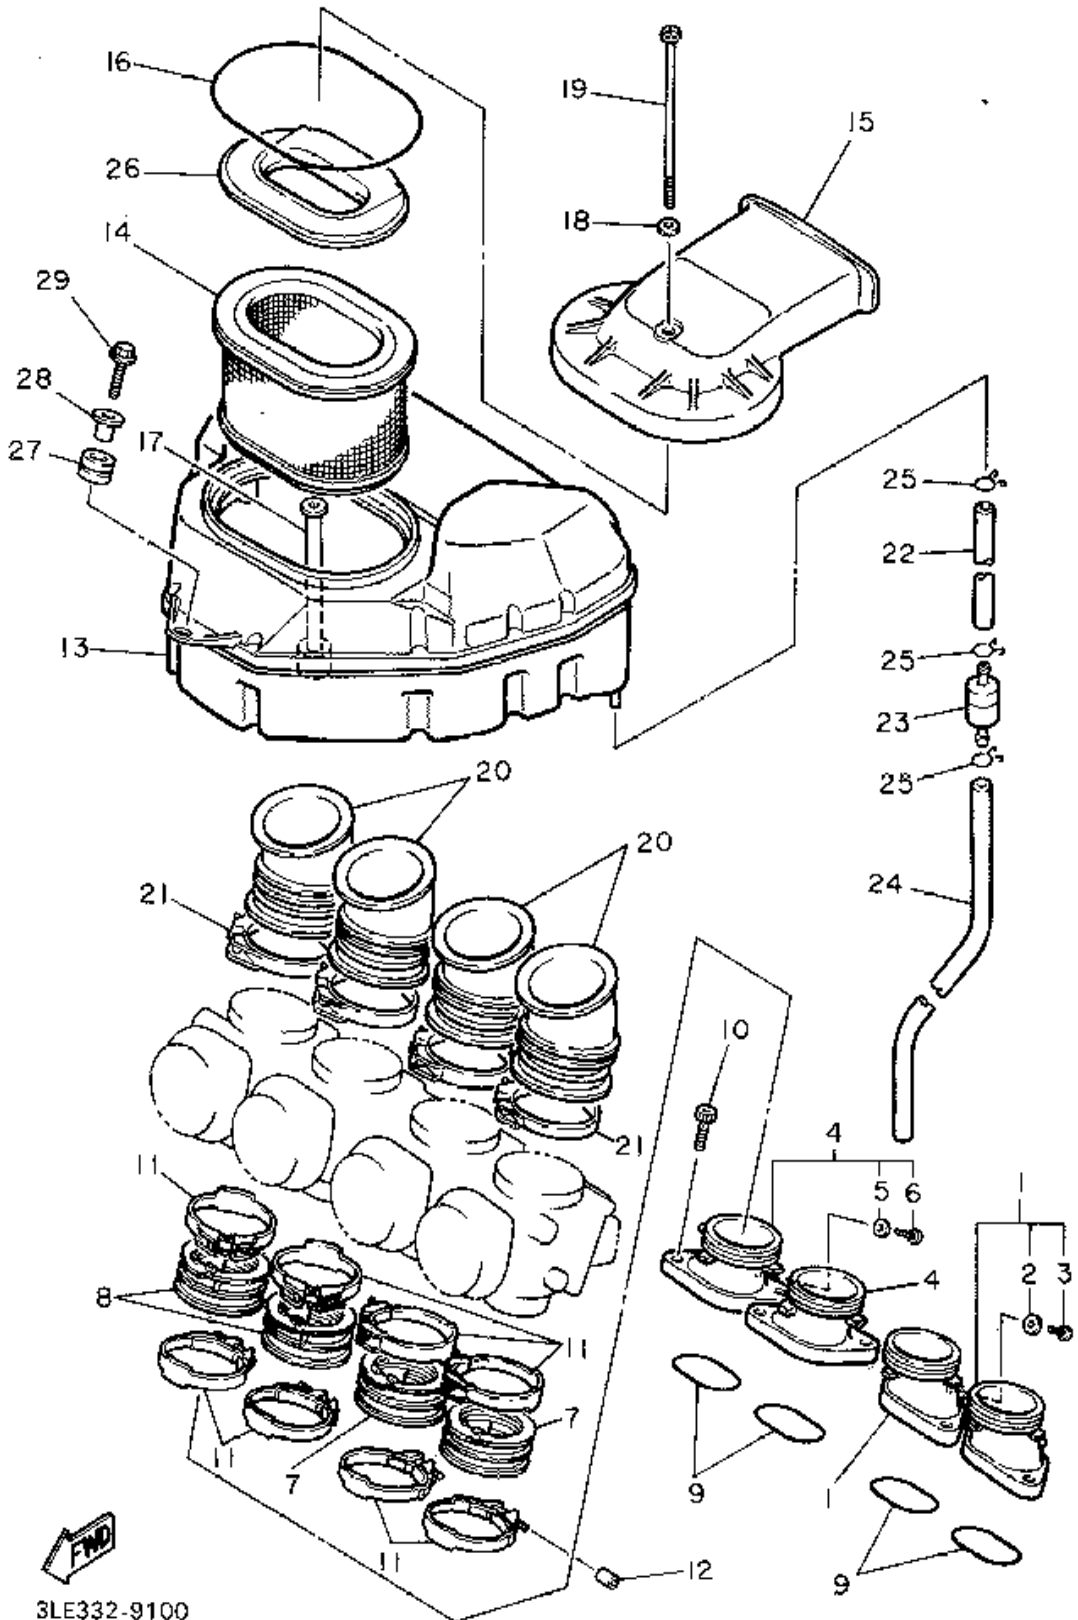

INTAKE

Ref. No.	Part Number	Description	Qty	Remarks
28	90387-060M9-00	COLLAR	1	
29	95811-06030-00	BOLT, FLANGE	1	

3LE332-9100