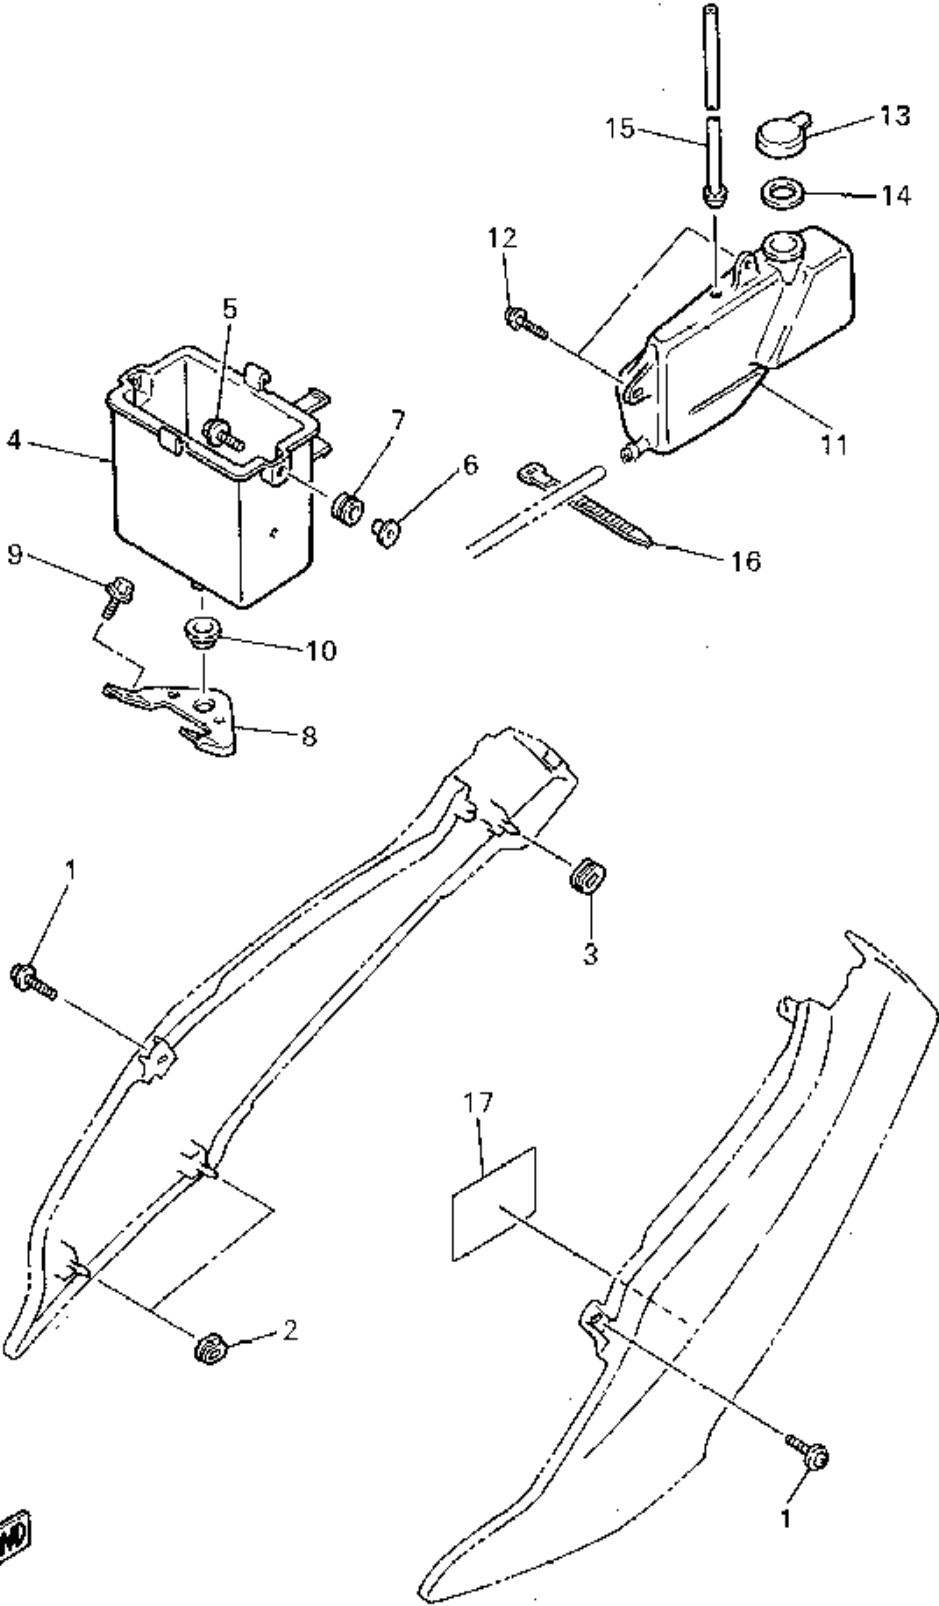

SIDE COVER 2

Ref. No.	Part Number	Description	Qty	Remarks
1	90159-06033-00	SCREW, WITH WASHER	2	
2	90480-01401-00	GROMMET	2	
3	90480-22084-00	GROMMET	1	
4	3GM-2177G-50-00	BOX, BATTERY	1	
5	90119-06063-00	BOLT, WITH WASHER	2	
6	90387-06024-00	COLLAR	2	
7	90480-15058-00	GROMMET	2	
8	3GM-21249-50-00	BRACKET	1	
9	95811-06012-00	BOLT, FLANGE	2	
10	90480-22362-00	GROMMET	1	
11	3GM-21871-50-00	TANK, RECOVERY	1	
12	90159-06033-00	SCREW, WITH WASHER	2	
13	4L0-21875-00-00	CAP	1	
14	1AA-21874-00-00	GASKET	1	
15	3GM-21816-00-00	PIPE 1	1	
16	437-83936-11-00	BAND, SWITCH CORD	1	
17	3LK-2179R-50-00	PLATE, EPA 2	1	UR CA. ONLY
	3LK-2179V-50-00	PLATE, EPA 1	1	UR NON-CA.

3LKG110-4230