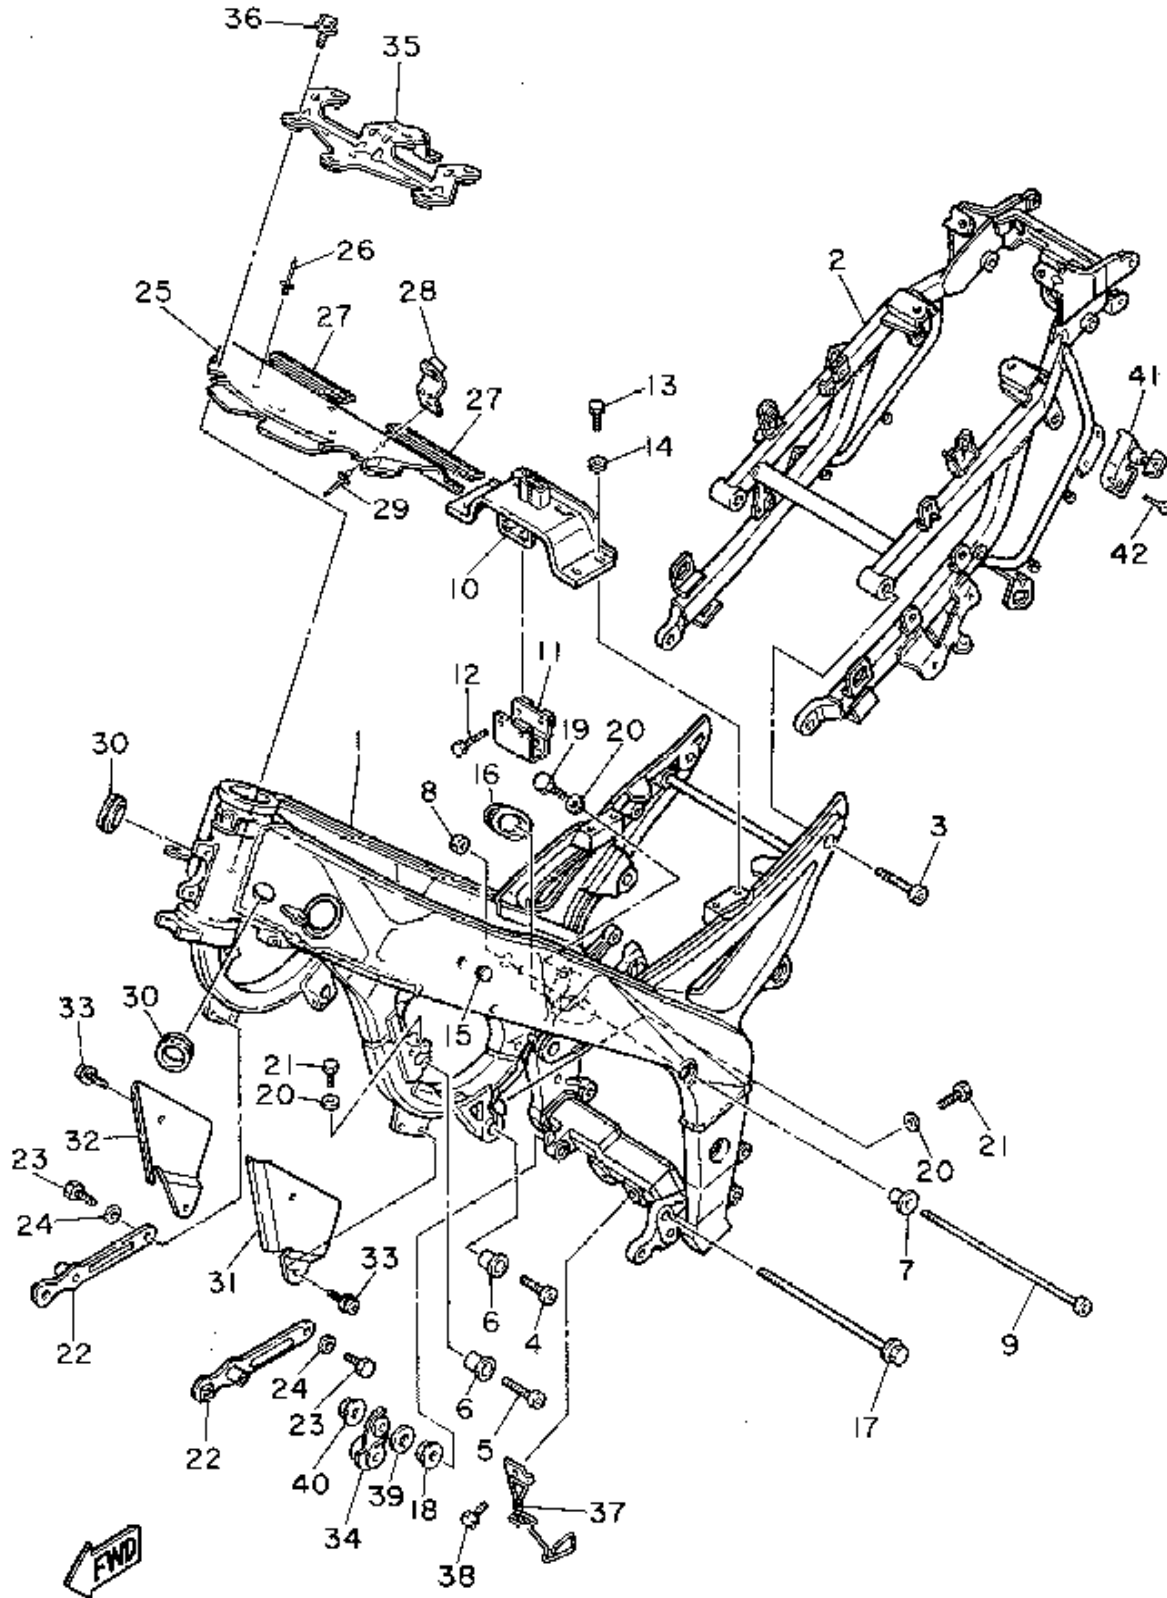

FRAME

Ref. No.	Part Number	Description	Qty	Remarks
1	3GM-21110-60-00	FRAME COMP.	1	
2	3GM-21190-50-33	REAR FRAME COMP.	1	YAMAHA BLACK
3	90110-10191-00	BOLT, HEXAGON SOCKET HEAD	4	
4	91316-10045-00	BOLT	2	
5	90110-10168-00	BOLT, HEXAGON SOCKET HEAD	2	
6	90387-115V8-00	COLLAR	4	
7	90387-105V7-00	COLLAR	1	
8	90179-10590-00	NUT	1	
9	90110-10169-00	BOLT, HEXAGON SOCKET HEAD	1	
10	3GM-21348-51-00	BRACKET, TANK FITTING	1	
11	3GM-21347-00-00	BRACKET, TANK FITTING	1	
12	97013-06035-00	BOLT	2	
13	97013-06012-00	BOLT	4	
14	92990-06600-00	WASHER, PLATE	4	
15	90338-15202-00	PLUG	3	
16	2GH-2117T-00-00	COVER 5	1	
17	90105-10716-00	BOLT, WASHER BASED	1	
18	90179-10247-00	NUT	1	
19	97026-08035-00	BOLT (TJ)	2	
20	92990-08200-00	WASHER, PLAIN	6	
21	97021-08035-00	BOLT	4	
22	3GM-2142K-50-00	BRACKET, RADIATOR	2	
23	97013-06012-00	BOLT	2	
24	92990-06600-00	WASHER, PLATE	2	
25	3GM-2117M-00-00	COVER 2	1	
26	90267-40076-00	RIVET, BLIND	4	
27	2GH-15365-00-00	GROMMET	2	

CONTINUED ON NEXT FRAME ►

3LE332-2200