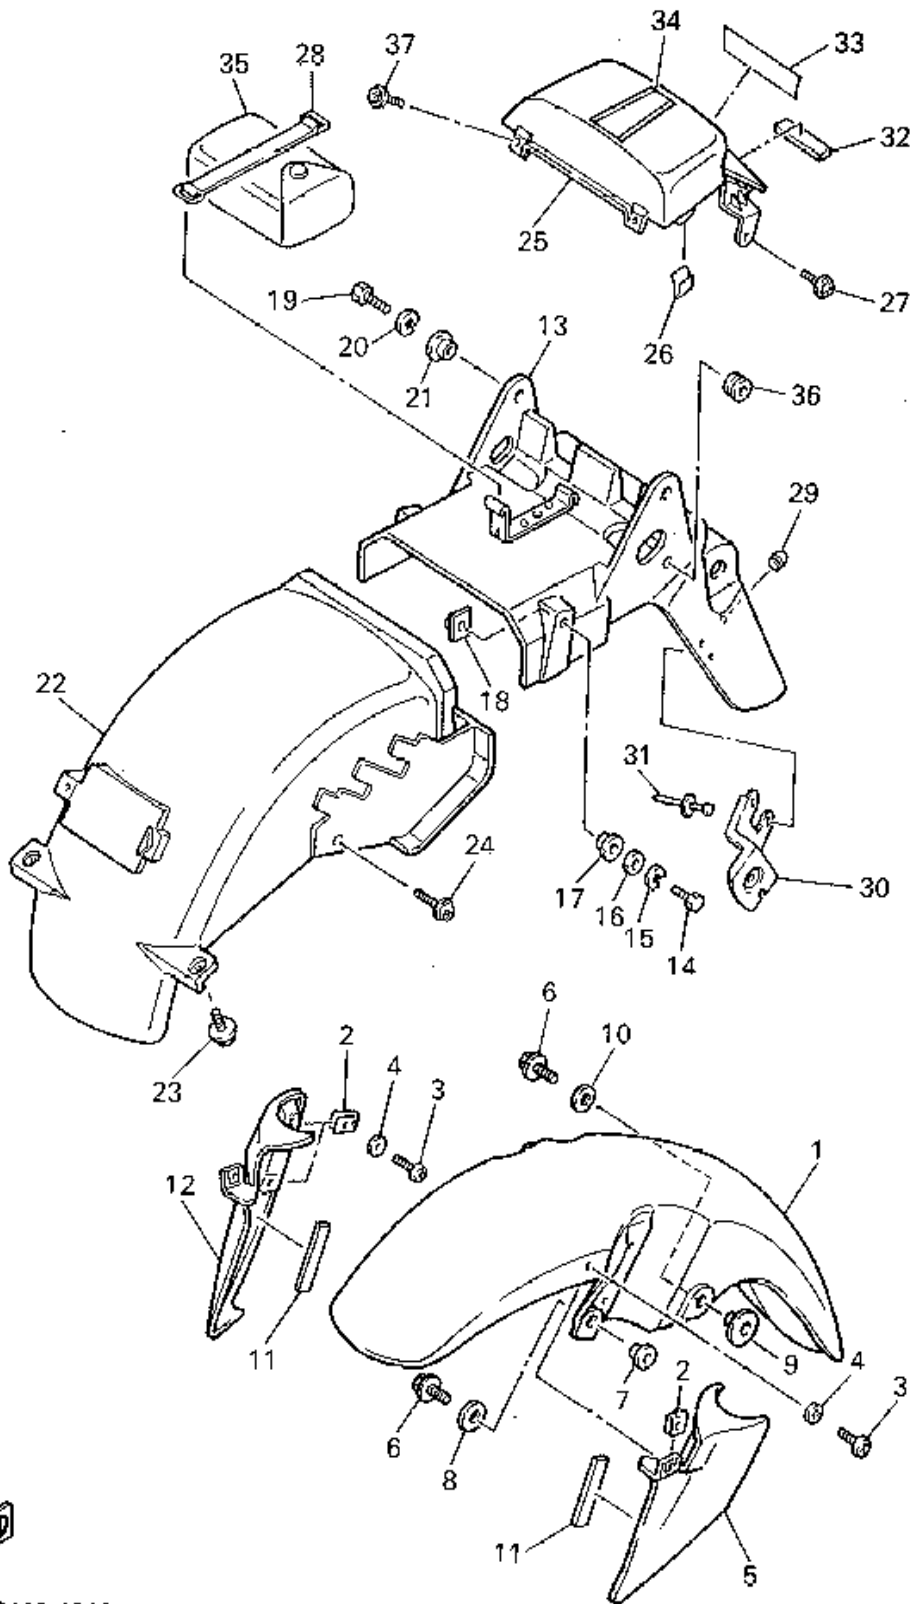

FENDER

Ref. No.	Part Number	Description	Qty	Remarks
1	3GM-21511-51-4B	FENDER, FRONT	1	BLACK 2
2	90183-05061-00	NUT, SPRING	6	
3	90154-05060-00	SCREW, BINDING	6	
4	90202-05088-00	WASHER, PLATE	6	
5	3GM-21551-A0-4B	FENDER, OVER	1	BLACK 2
6	90119-06063-00	BOLT, WITH WASHER	4	
7	90387-06648-00	COLLAR	2	
8	90202-11221-00	WASHER, PLATE	2	
9	90387-0604T-00	COLLAR	2	
10	4FM-28372-00-00	DAMPER	2	
11	1FK-21746-00-00	DAMPER	2	
12	3GM-21555-A0-4B	FENDER, OVER 2	1	BLACK 2
13	3LK-W2161-51-00	REAR FENDER COMP.	1	
14	97011-06020-00	BOLT	2	
15	92995-06100-00	WASHER, SPRING	2	
16	92901-06600-00	WASHER	2	
17	90387-061M0-00	COLLAR	2	
18	31A-14477-00-00	PLATE	2	
19	97095-06016-00	BOLT	2	
20	92995-06100-00	WASHER, SPRING	2	
21	90387-06648-00	COLLAR	2	
22	3GM-21629-50-00	GUARD, MUD	1	
23	90119-06108-00	BOLT, WITH WASHER	2	
24	90159-06056-00	SCREW, WITH WASHER	1	
25	3GM-21651-50-4B	COVER, REAR FENDER	1	BLACK 2
26	2GH-21732-00-00	SEAL 1	2	
27	90159-06042-00	SCREW, WITH WASHER	2	
28	26L-82131-00-00	BAND, BATTERY	1	
29	4G0-21639-00-00	DAMPER 2	1	

CONTINUED ON NEXT FRAME ►

3LKG110-4210