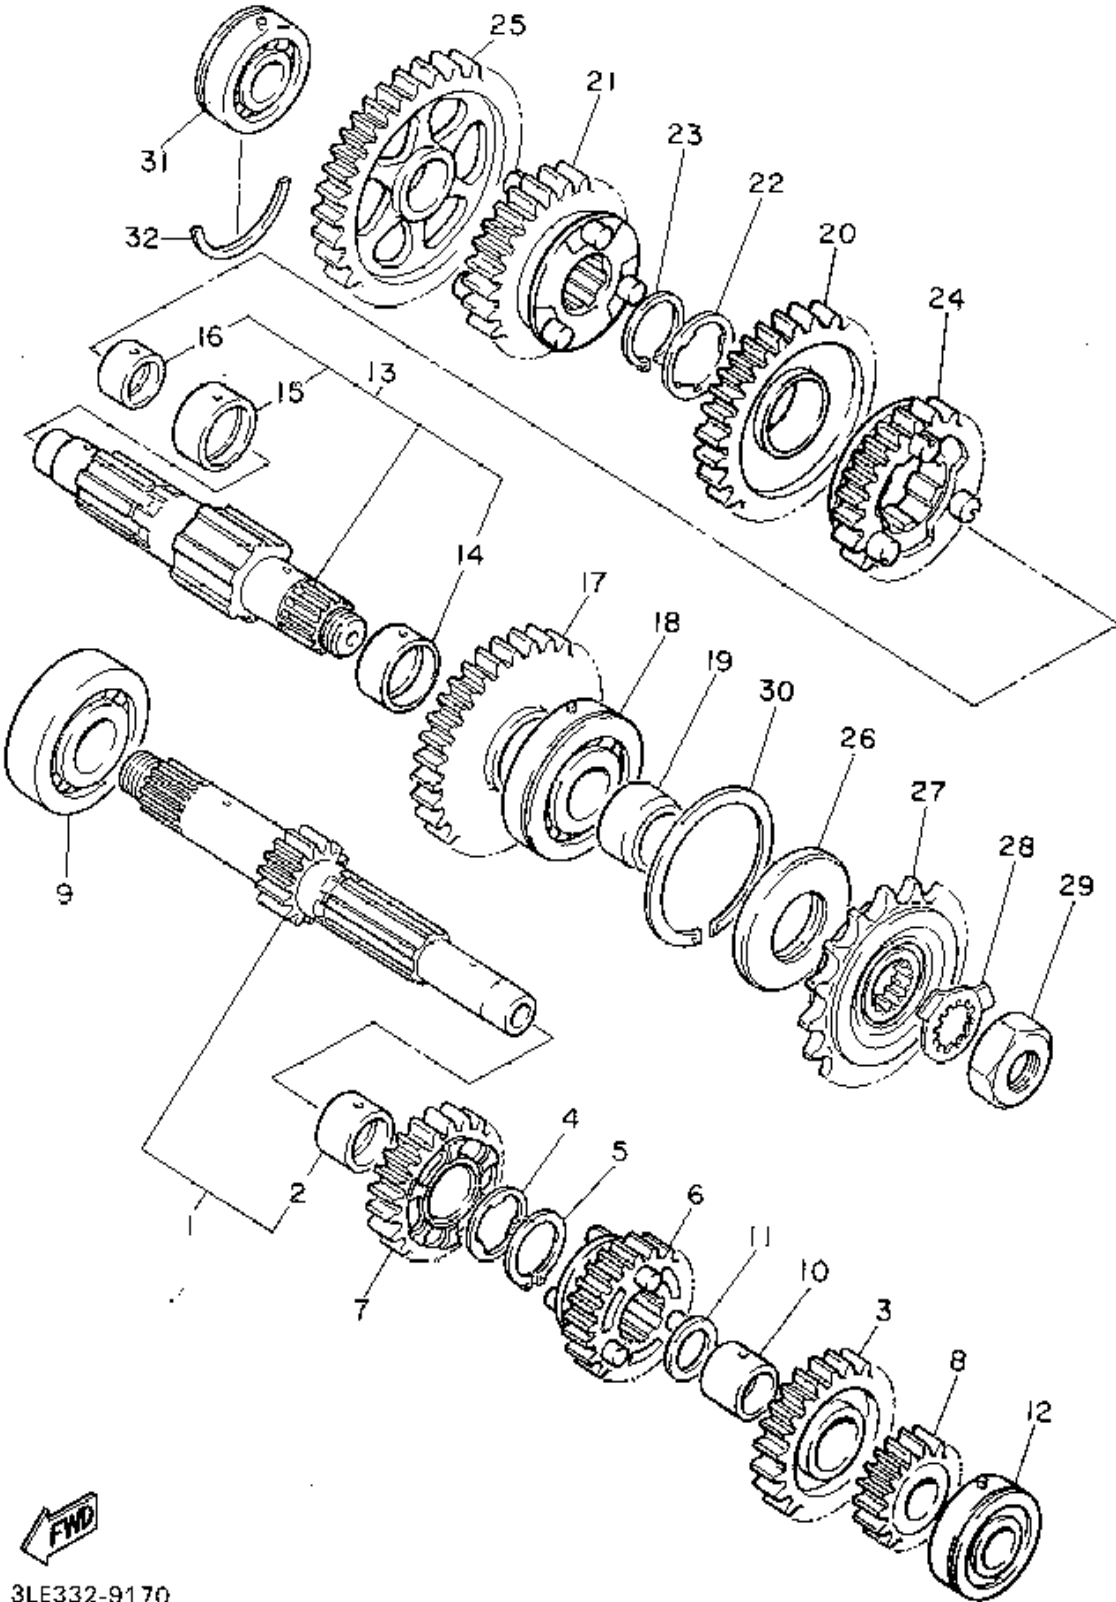

TRANSMISSION

Ref. No.	Part Number	Description	Qty	Remarks
29	90179-18020-00	NUT	1	
30	278-17424-01-00	CIRCLIP 1	1	
31	93306-20455-00	BEARING	1	
32	93440-45144-00	CIRCLIP	1	

3LE332-9170