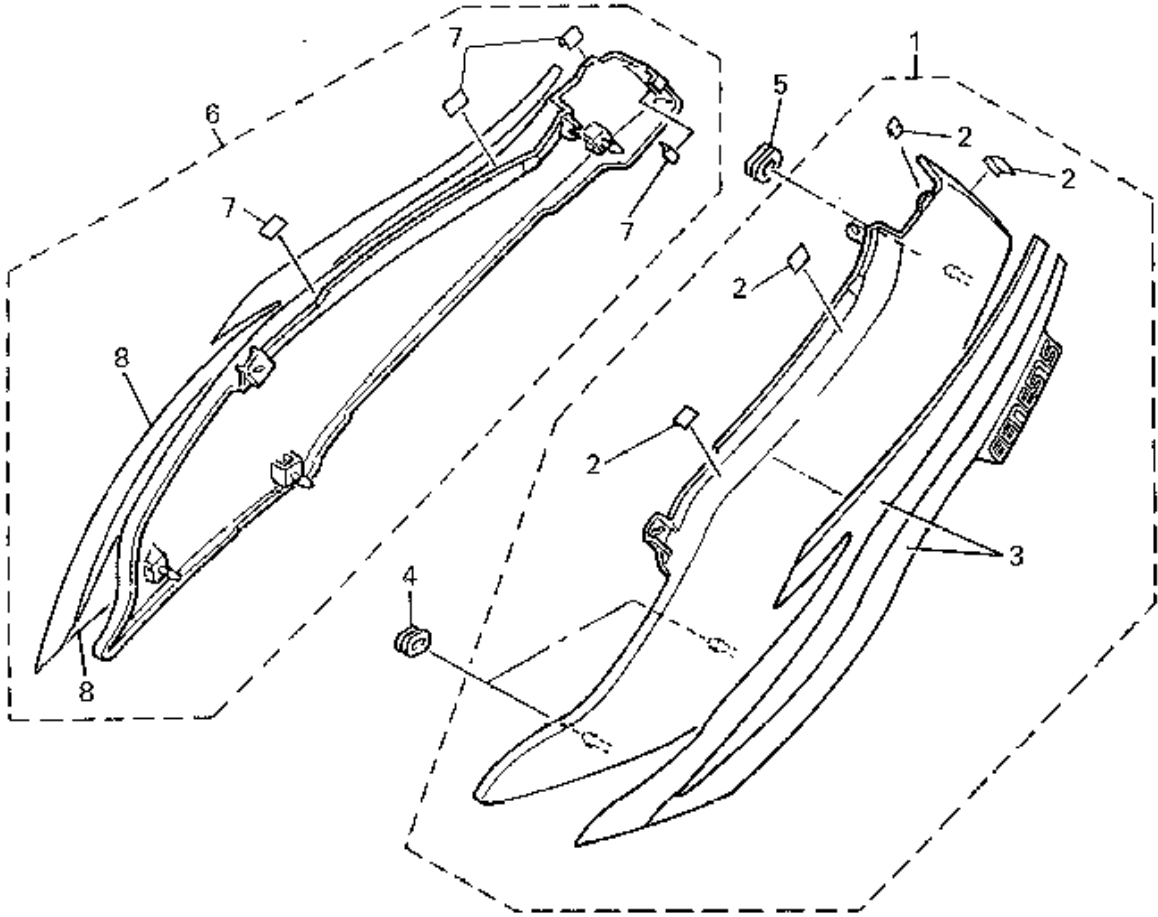

SIDE COVER 1

Ref. No.	Part Number	Description	Qty	Remarks
1	3GM-Y2171-S0-4B	COVER, SIDE 1	1	BLACK 2
2	2GH-21732-00-00	. SEAL 1	4	
3	3LE-2173L-10-00	. GRAPHIC SET 1	1	
4	90480-01401-00	GROMMET	2	
5	90480-22084-00	GROMMET	1	
6	3GM-Y2172-M0-4B	COVER, SIDE 2	1	BLACK 2
7	2GH-21732-00-00	. SEAL 1	4	
8	3LE-2174L-10-00	. GRAPHIC SET 2	1	

3LKG110-4220