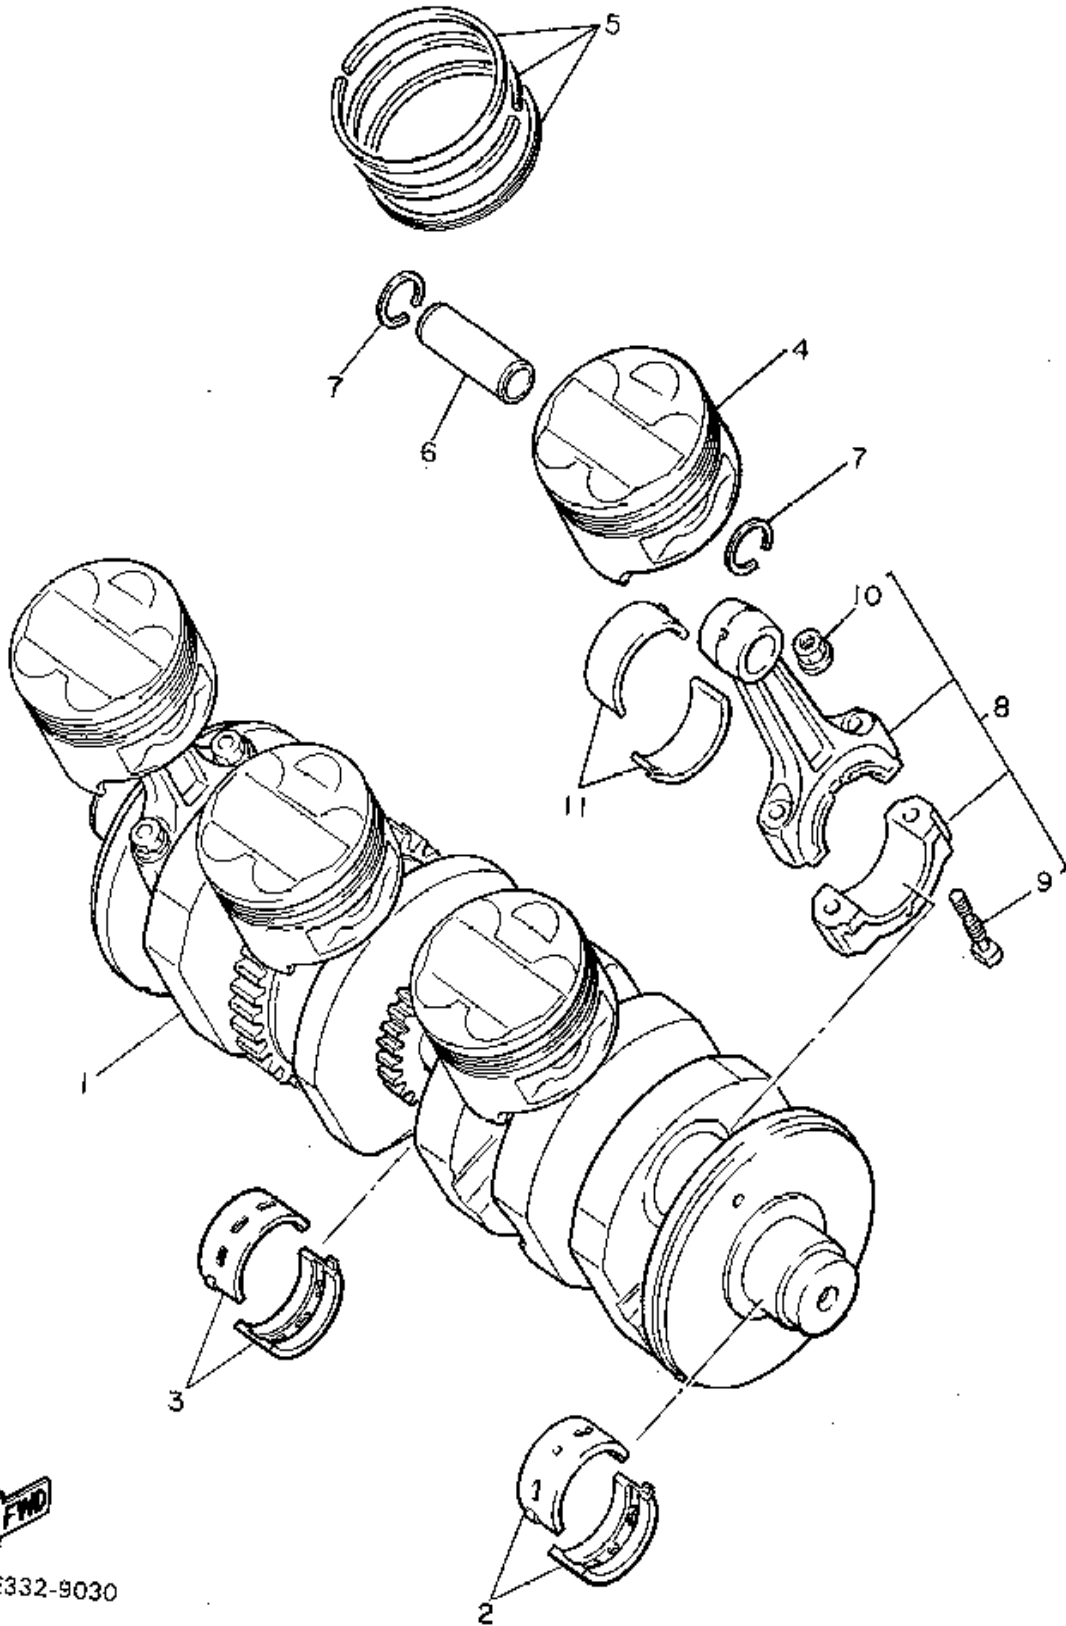

CRANKSHAFT - PISTON

Ref. No.	Part Number	Description	Qty	Remarks
11	3GM-11656-10-00	PLANE BEARING, CONNECTING ROD	8	UR BLACK
	3GM-11656-20-00	PLANE BEARING, CONNECTING ROD	8	UR BROWN
	3GM-11656-30-00	PLANE BEARING, CONNECTING ROD	8	UR GREEN

3LE332-9030