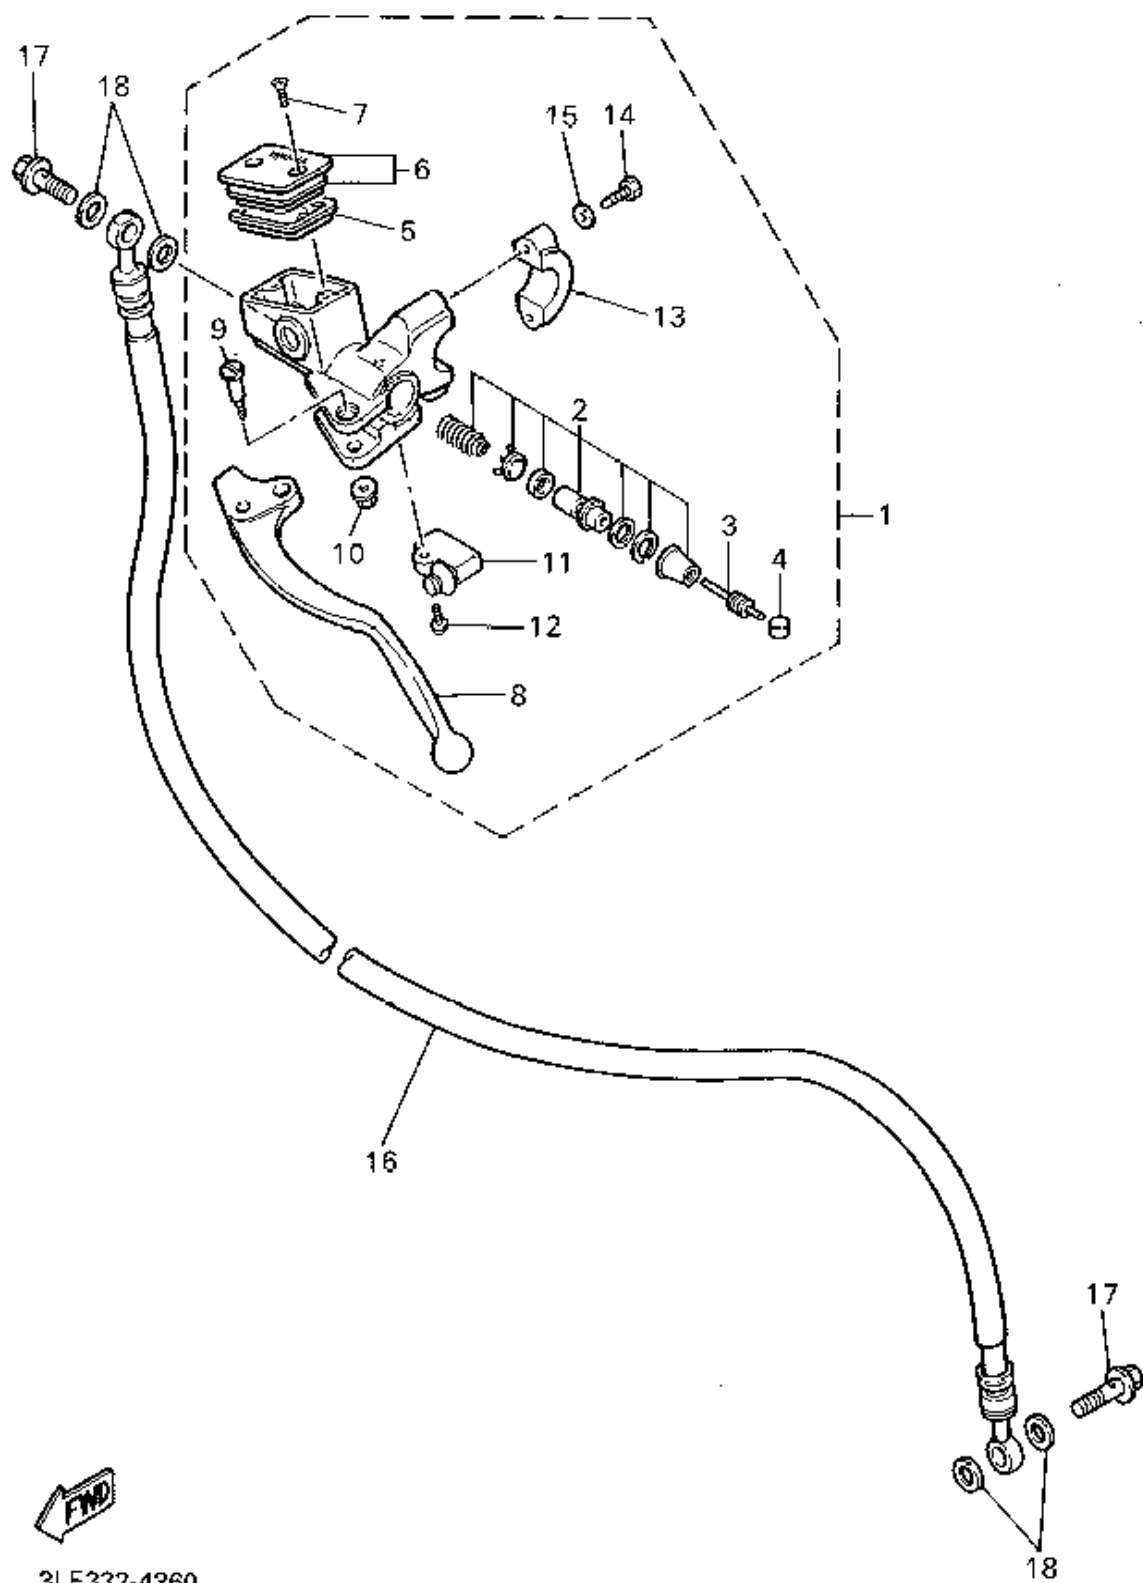

FRONT MASTER CYLINDER 2

Ref. No.	Part Number	Description	Qty	Remarks
1	3GM-26450-A0-00	MASTER CYLINDER ASSEMBLY (CLUTCH)	1	
2	3GM-W0099-00-00	. CYLINDER KIT, MASTER (CLUTCH)	1	
3	3GM-26464-00-00	. ROD, PUSH	1	
4	3GM-26455-00-00	. BUSH	1	
5	55U-25854-00-00	. DIAPHRAGM, RESERVOIR	1	
6	3GM-W2585-20-00	. RESERVOIR CAP SET	1	
7	98706-04012-00	. SCREW, FLAT HEAD	2	
8	3GM-83912-10-00	. LEVER 1	1	
9	90149-06287-00	. SCREW	1	
10	95706-06500-00	. NUT, FLANGE	1	
11	3GM-83980-00-00	. FRONT STOP SWITCH ASSEMBLY	1	
12	98706-04016-00	. SCREW, FLAT HEAD	1	
13	56A-25867-00-00	. BRACKET, MASTER CYLINDER	1	
14	97016-06025-00	. BOLT	2	
15	92906-06600-00	. WASHER	2	
16	3GM-26470-A0-00	HOSE, CLUTCH	1	
17	90401-10159-00	BOLT, UNION	2	
18	90201-10118-00	WASHER, PLATE	4	

3LE332-4360