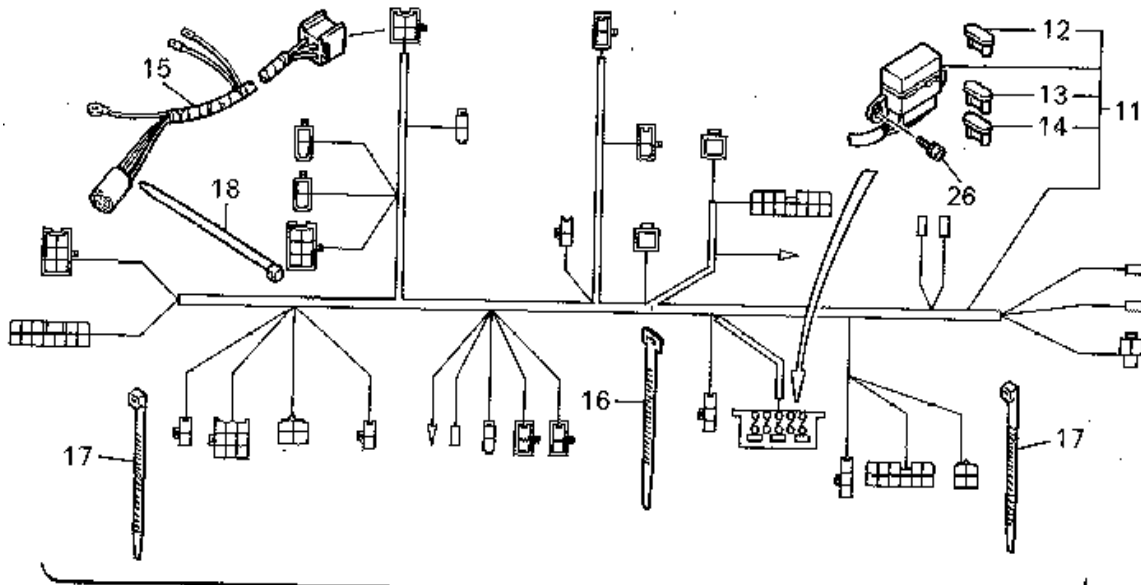

ELECTRICAL 2

3LKG110-4500

Ref. No.	Part Number	Description	Qty	Remarks
1	36Y-81940-00-00	STARTER RELAY ASSEMBLY	1	
2	95701-06500-00	NUT, FLANGE	2	
3	BTY-YTX14-BS-00	BATTERY ASSEMBLY (3XW-82100-01-00)	1	UR
4	5X2-24183-00-00	DAMPER, LOCATING 3	1	
5	2T4-82131-00-00	BAND, BATTERY	1	
6	3GM-82115-50-00	WIRE, PLUS LEAD	1	
7	3XW-82116-00-00	WIRE, MINUS LEAD	1	
8	4NA-82501-00-00	MAIN SWITCH STEERING LOCK	1	
9	90109-080G5-00	BOLT	2	
10	3GM-82530-11-00	STOP SWITCH ASSEMBLY	1	
11	3LK-82590-20-00	WIRE HARNESS ASSEMBLY	1	
12	1AE-82151-00-00	. FUSE (30A-BL)	2	
13	42X-82151-00-00	. FUSE (10A-BL)	4	
14	2GH-82151-00-00	. FUSE (20A-BL)	2	
15	3GM-82509-00-00	WIRE, SUB LEAD	1	
16	90464-13080-00	CLAMP	2	
17	90464-13073-00	CLAMP	7	
18	25G-83936-01-00	BAND, SWITCH CORD	2	
19	3EN-81950-00-00	RELAY ASSEMBLY	1	
20	4BH-8195A-00-00	RELAY ASSEMBLY	1	
21	98780-05016-00	SCREW, FLAT HEAD	2	
22	95701-05500-00	NUT, FLANGE	2	
23	3TJ-83964-00-00	SWITCH	1	
24	2KT-82566-01-00	SWITCH, SIDE STAND	1	
25	90152-05021-00	SCREW, COUNTERSUNK	2	
26	90159-06033-00	SCREW, WITH WASHER	2	
27	5Y9-12491-00-00	CLAMP 1	1