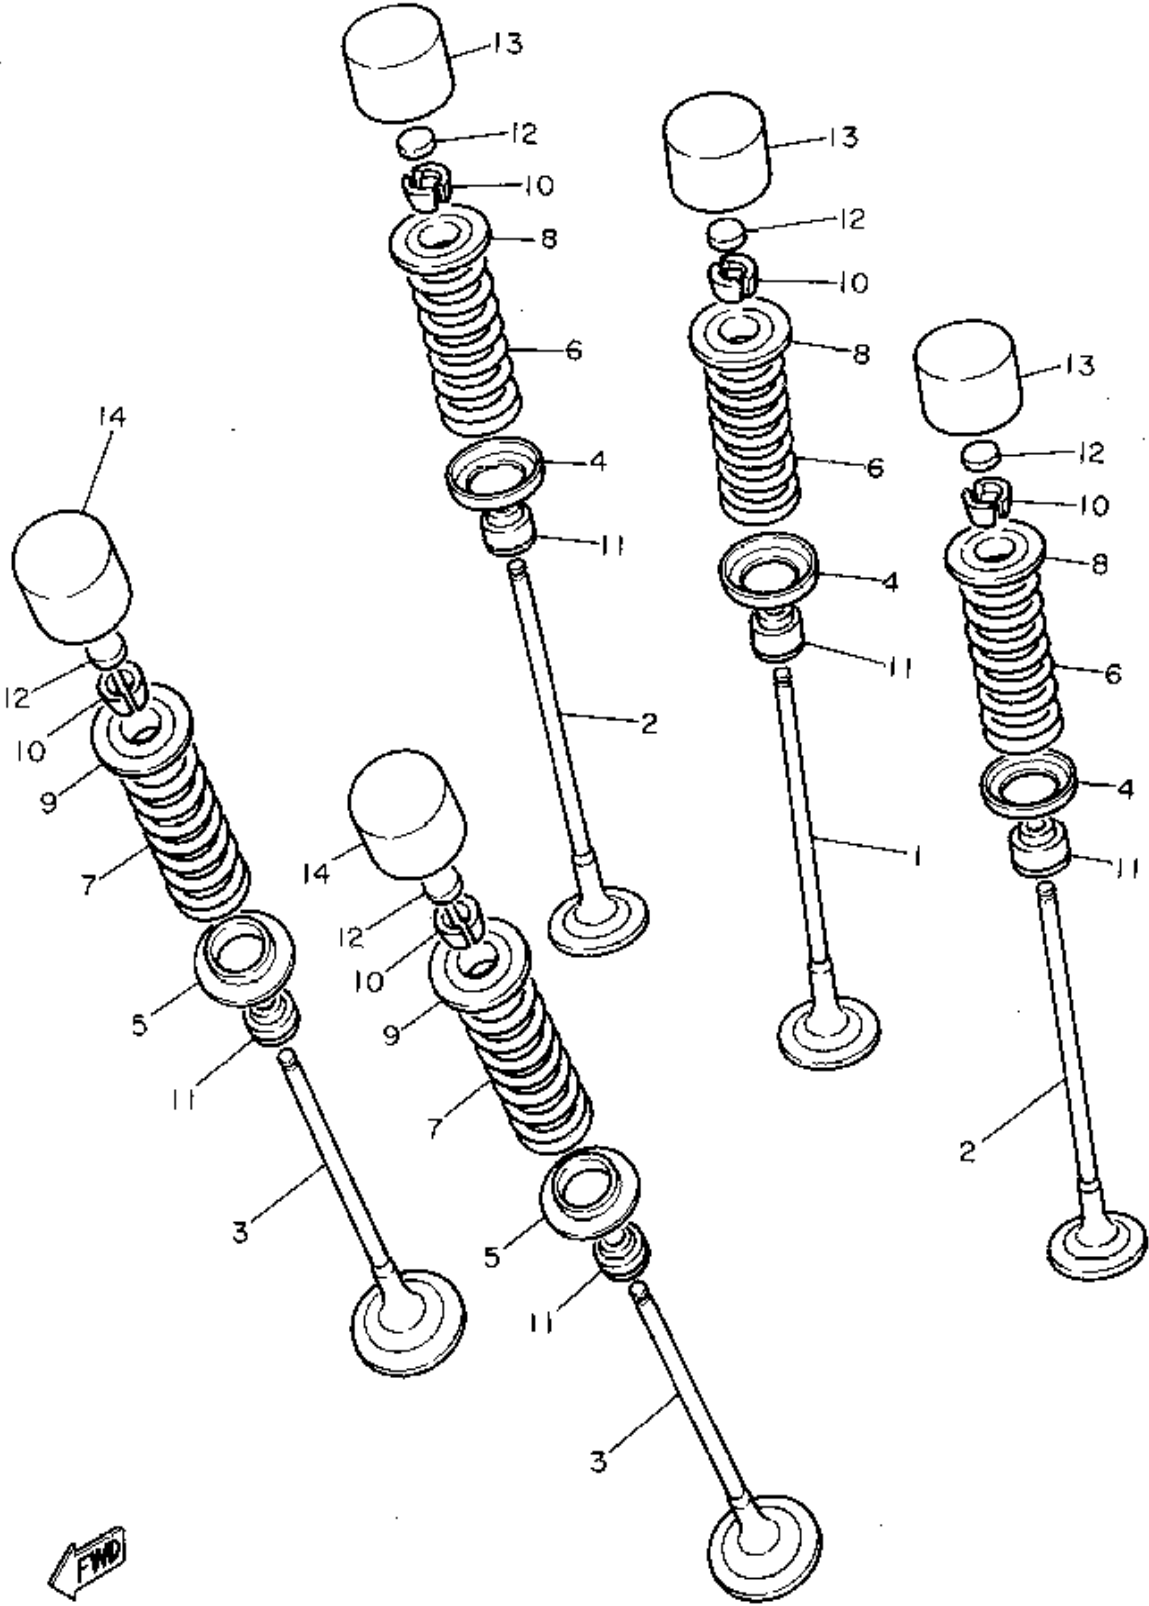

VALVE

Ref. No.	Part Number	Description	Qty	Remarks
12	1HX-12169-90-00	PAD, ADJUSTING 2 (2.10)	20	UR
	1HX-12169-E0-00	PAD, ADJUSTING 2 (2.15)	20	UR
	1HX-12169-G0-00	PAD, ADJUSTING 2 (2.20)	20	UR
	1HX-12169-J0-00	PAD, ADJUSTING 2 (2.25)	20	UR
	1HX-12169-L0-00	PAD, ADJUSTING 2 (2.30)	20	UR
	1HX-12169-N0-00	PAD, ADJUSTING 2 (2.35)	20	UR
	1HX-12169-T0-00	PAD, ADJUSTING 2 (2.40)	20	UR
13	2NK-12153-02-00	LIFTER, VALVE	12	UR BLACK
	2NK-12153-09-00	LIFTER, VALVE (O/S)	12	WHITE
14	1WG-12153-09-00	LIFTER, VALVE (O/S)	8	UR WHITE
	1WG-12153-21-00	LIFTER, VALVE	8	UR BLUE

3LE332-9040