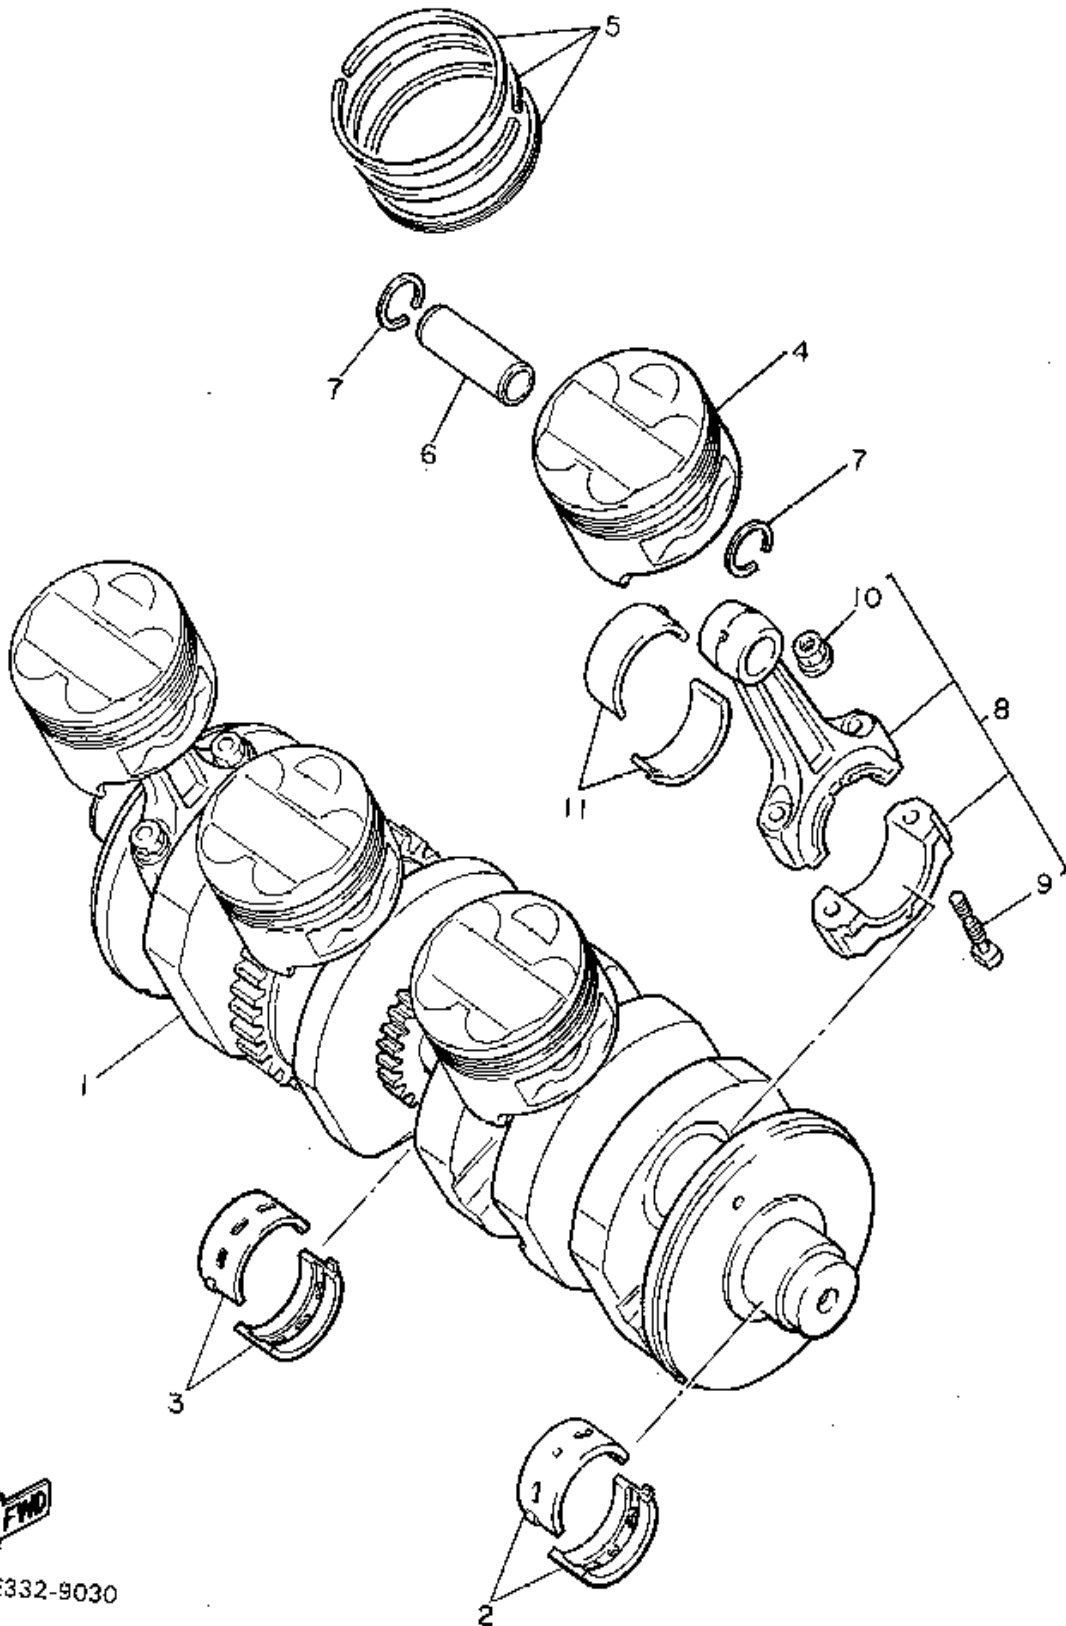

CRANKSHAFT - PISTON

Ref. No.	Part Number	Description	Qty	Remarks
1	3GM-11411-01-00	CRANKSHAFT	1	
2	2GH-11416-00-00	PLANE BEARING, CRANKSHAFT 1	8	UR BLUE
	2GH-11416-10-00	PLANE BEARING, CRANKSHAFT 1	8	UR BLACK
	2GH-11416-20-00	PLANE BEARING, CRANKSHAFT 1	8	UR BROWN
	2GH-11416-30-00	PLANE BEARING, CRANKSHAFT 1	8	UR GREEN
	2GH-11416-40-00	PLANE BEARING, CRANKSHAFT 1	8	UR YELLOW
3	3GM-11416-00-00	PLANE BEARING, CRANKSHAFT 1	2	UR BLUE
	3GM-11416-10-00	PLANE BEARING, CRANKSHAFT 1	2	UR BLACK
	3GM-11416-20-00	PLANE BEARING, CRANKSHAFT 1	2	UR BROWN
	3GM-11416-30-00	PLANE BEARING, CRANKSHAFT 1	2	UR GREEN
	3GM-11416-40-00	PLANE BEARING, CRANKSHAFT 1	2	UR YELLOW
4	3GM-11631-00-00	PISTON (STD)	4	
	3GM-11636-00-00	PISTON (0.50MM O/S)	4	AP
5	3GM-11610-00-00	PISTON RING SET (STD)	4	
	3GM-11610-20-00	PISTON RING SET (0.50MM O/S)	4	AP
6	3GM-11633-00-00	PIN, PISTON	4	
7	93450-19095-00	CIRCLIP	8	
8	3GM-11650-01-00	CONNECTING ROD ASSEMBLY	4	
9	12R-11654-00-00	. BOLT, CONNECTING ROD ..	2	
10	90179-08327-00	. NUT	2	
11	3GM-11656-00-00	PLANE BEARING, CONNECTING ROD	8	UR BLUE

CONTINUED ON NEXT FRAME ➤

3LE332-9030