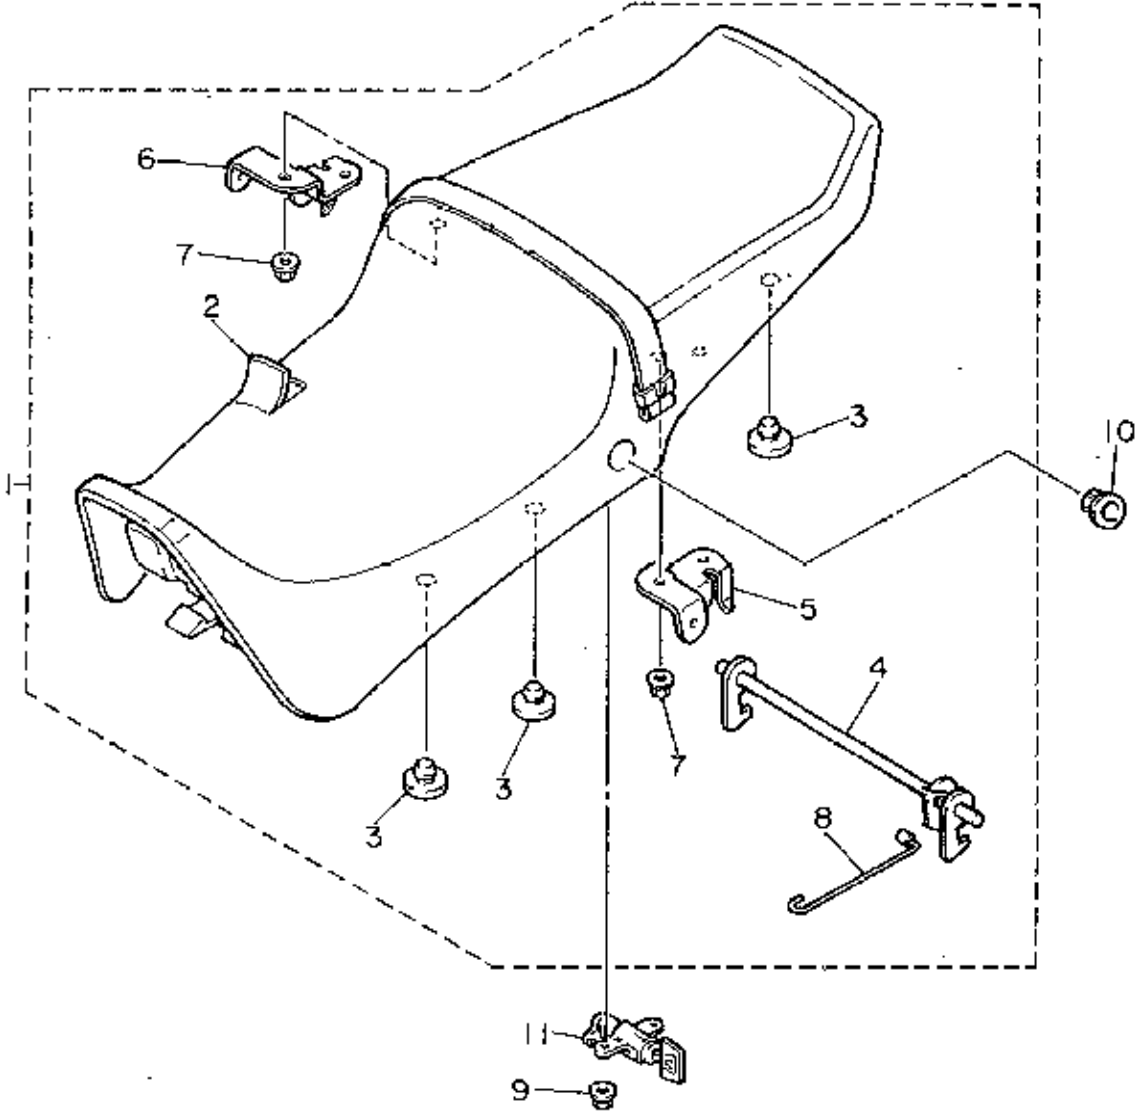

3LKG110-4280

SEAT

Ref. No.	Part Number	Description	Qty	Remarks
1	3GM-24730-50-00	DOUBLE SEAT ASSEMBLY ...	1	
2	3GM-24731-50-00	. COVER, SEAT	1	
3	2GH-24741-00-00	. PAD, SEAT	6	
4	3GM-24776-50-00	. LEVER, SEAT	1	
5	3GM-24718-50-00	. BRACKET, SEAT	1	
6	3GM-24728-50-00	. BRACKET, SEAT	1	
7	95701-06500-00	. NUT, FLANGE	4	
8	1KT-2478F-00-00	. ROD, CONNECTING	1	
9	95701-05500-00	NUT, FLANGE	2	
10	3GM-24796-50-00	COVER	1	
11	4BH-24705-00-00	SEAT LOCK ASSEMBLY	1	