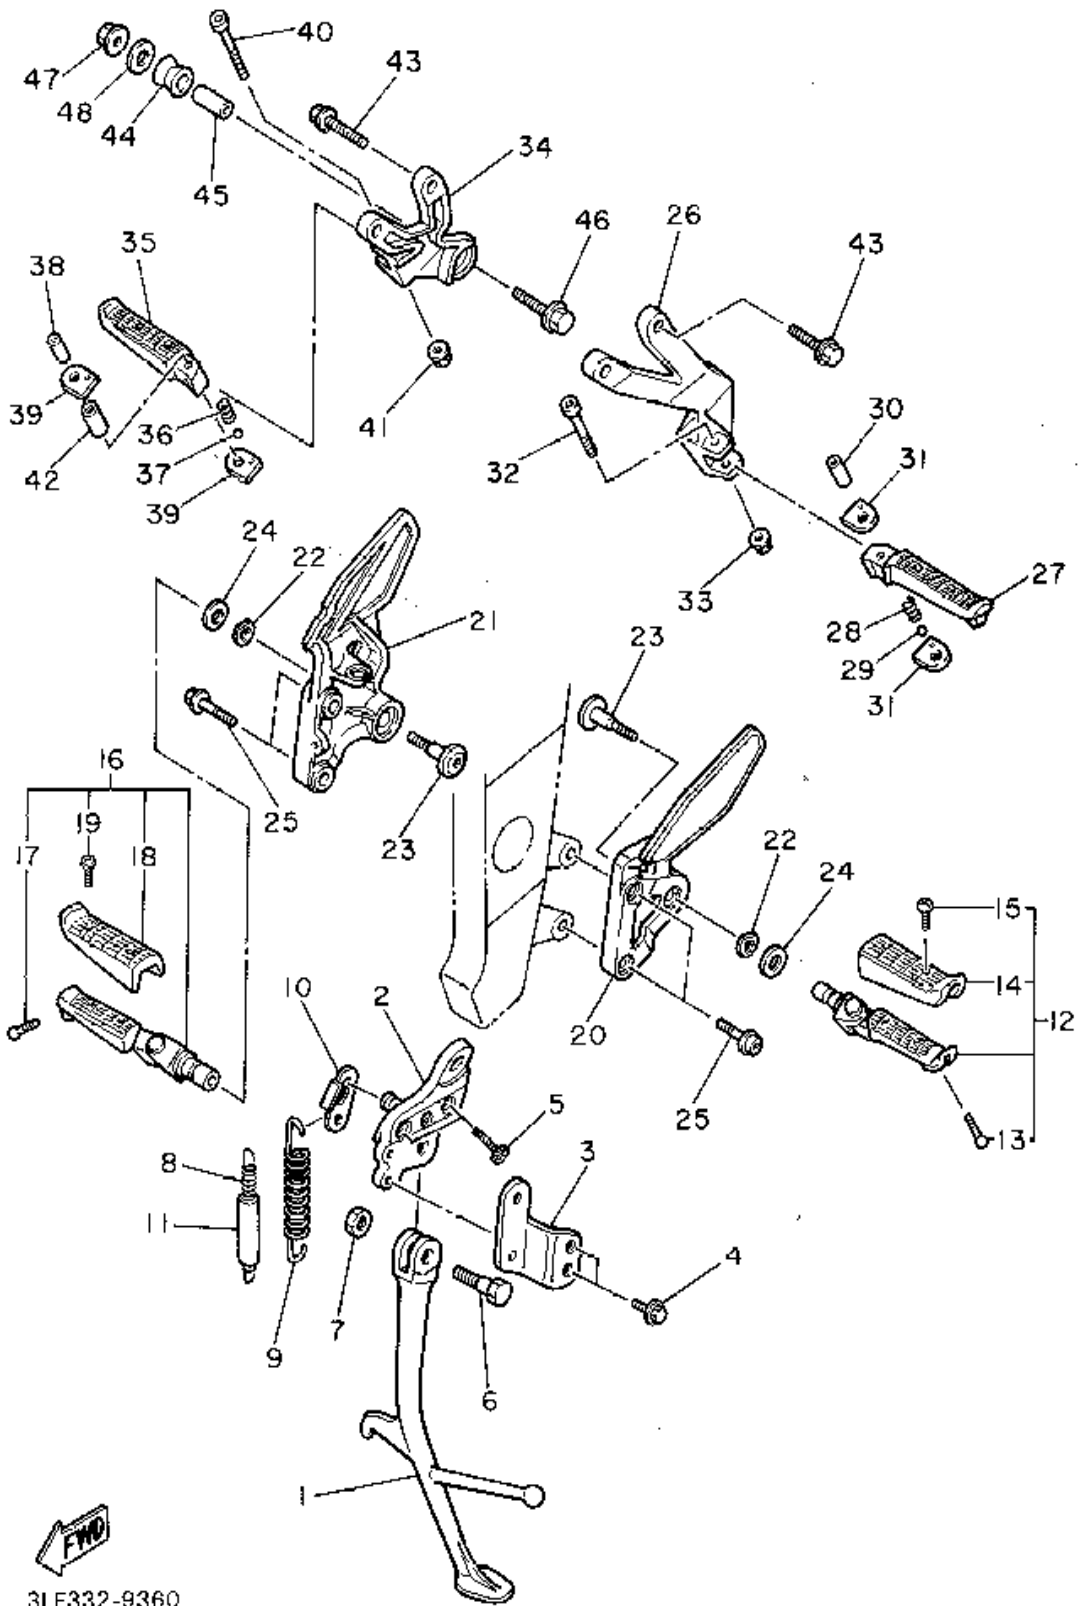

3LE332-4360

STAND - FOOTREST

Ref. No.	Part Number	Description	Qty	Remarks
1	3GM-27311-00-00	STAND, SIDE	1	
2	3GM-27321-00-00	BRACKET, SIDE STAND	1	
3	3GM-21453-00-00	BRACKET, SWITCH	1	
4	90105-06564-00	BOLT, WASHER BASED	2	
5	90110-08155-00	BOLT, HEXAGON SOCKET HEAD	2	
6	90109-104E6-00	BOLT	1	
7	90185-10037-00	NUT, SELF-LOCKING	1	
8	90506-18224-00	SPRING, TENSION	1	
9	90506-26225-00	SPRING, TENSION	1	
10	2KT-27315-00-00	LINK, SIDE STAND	1	
11	1TX-27351-00-00	GUIDE, SIDE STAND	1	
12	2GH-27410-00-00	FRONT FOOTREST ASSEMBLY (LEFT)	1	
13	90109-083E2-00	. BOLT	1	
14	2GH-27413-00-00	. COVER, FOOTREST	1	
15	90157-05079-00	. SCREW, PAN HEAD	2	
16	2GH-27420-00-00	FRONT FOOTREST ASSEMBLY (RIGHT)	1	
17	90109-083E2-00	. BOLT	1	
18	2GH-27413-00-00	. COVER, FOOTREST	1	
19	90157-05079-00	. SCREW, PAN HEAD	2	
20	3GM-27442-00-00	BRACKET 2	1	
21	3GM-27443-00-00	BRACKET 3	1	
22	90214-10056-00	WASHER, CLAW	2	
23	90109-103A9-00	BOLT	2	
24	90206-17084-00	WASHER, WAVE	2	
25	90110-08199-00	BOLT, HEXAGON SOCKET HEAD	4	
26	3GM-2741L-00-00	BRACKET 4	1	