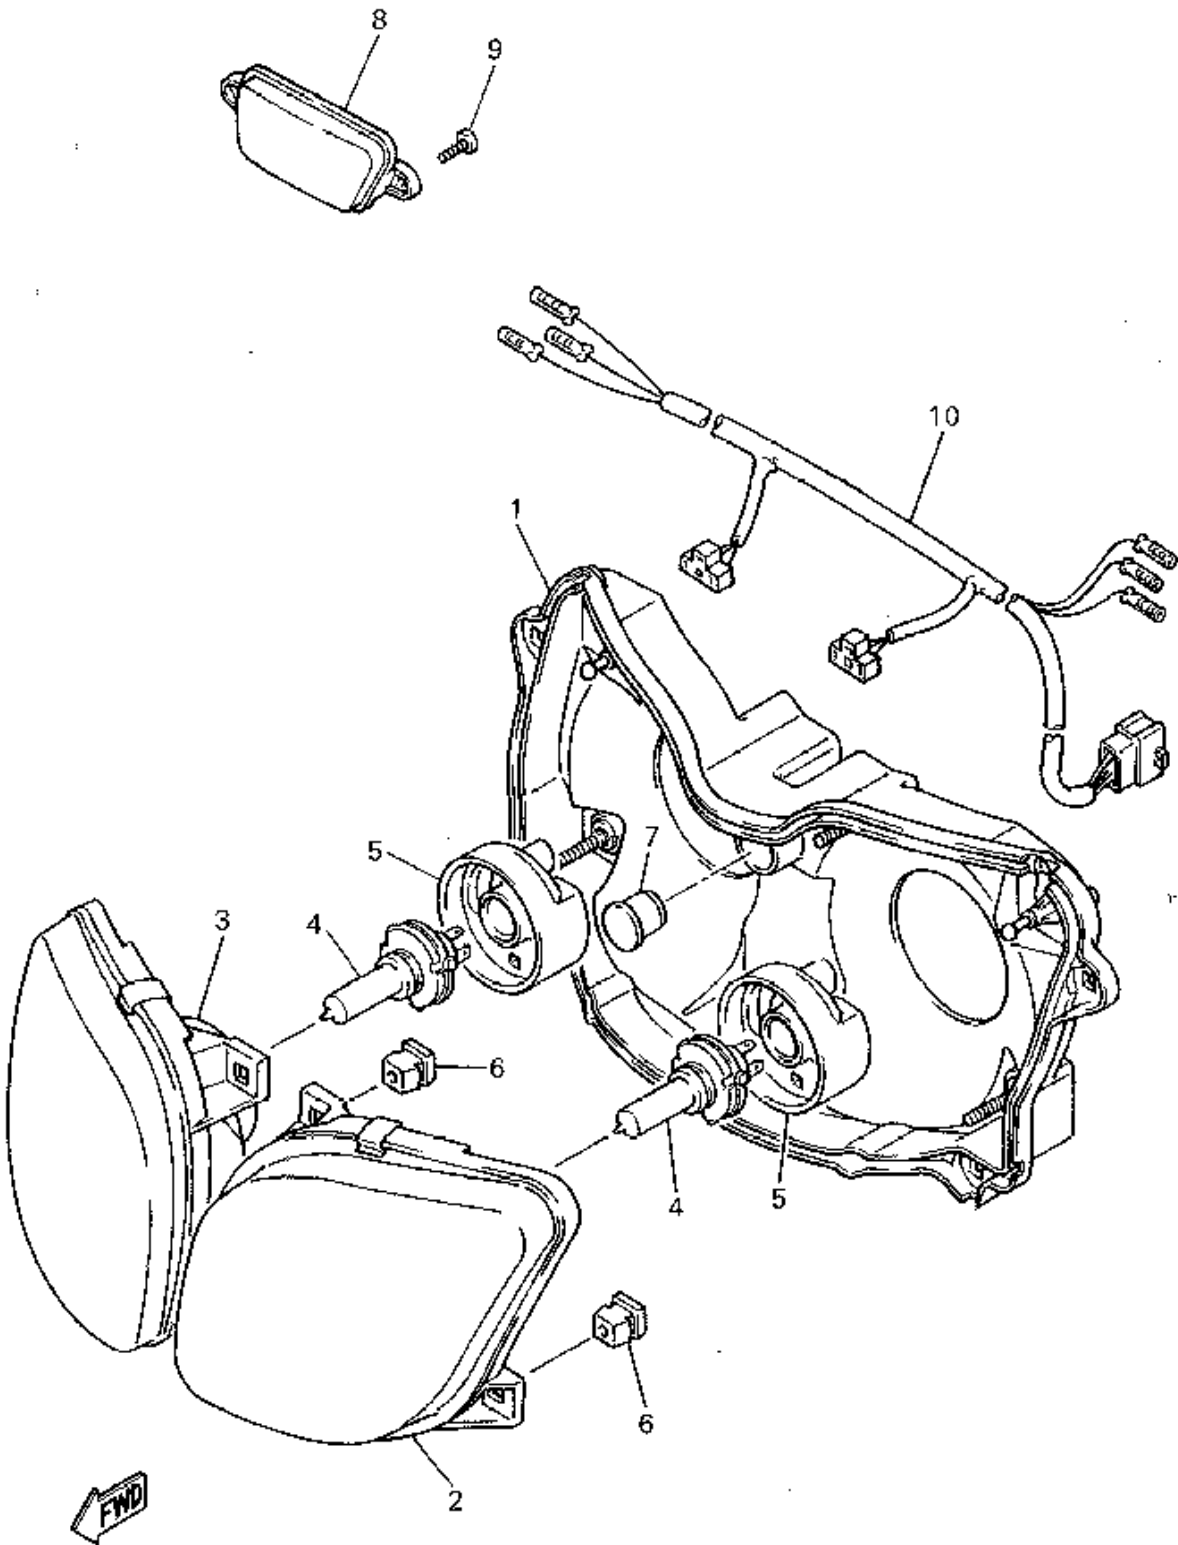

HEADLIGHT

Ref. No.	Part Number	Description	Qty	Remarks
1	4FM-84330-41-00	BODY ASSEMBLY	1	
2	4FM-84320-40-00	LENS ASSEMBLY	1	
3	4FM-8432A-40-00	LENS ASSEMBLY	1	
4	1ML-84314-00-XX	BULB (12V-35/35W) (1FM-84314-H0-00)	2	HALOGEN
5	4JG-84397-00-00	COVER, SOCKET	1	
	4JG-84397-00-00	COVER, SOCKET	2	
6	51L-84334-00-00	NUT, ADJUSTING	4	
7	90338-24112-00	PLUG, SPEC'L SHAPE	1	
8	3GM-84378-00-4B	CAP	1	BLACK 2
9	90167-05041-00	SCREW, TAPPING	2	
10	3GM-84359-60-00	CORD, HEADLIGHT	1	

3LKG110-4470