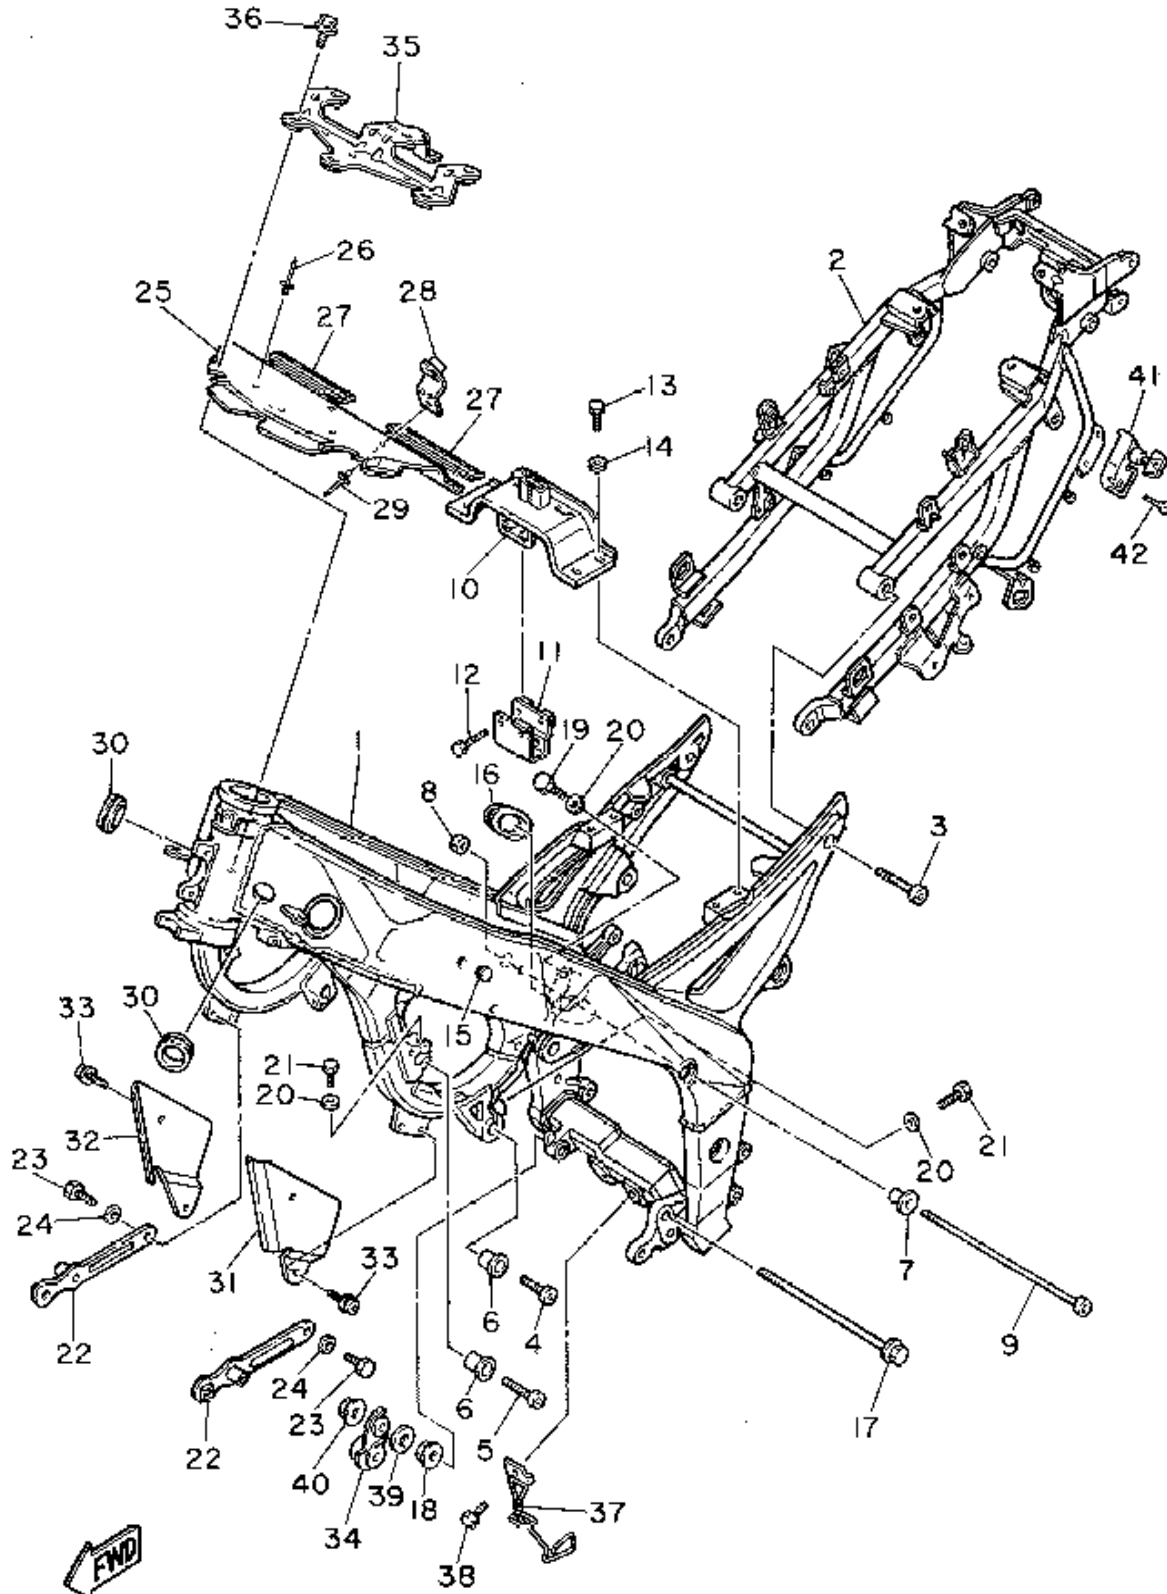

FRAME

Ref. No.	Part Number	Description	Qty	Remarks
28	3GM-2117A-00-00	STAY	2	
29	90267-40054-00	RIVET, BLIND	2	
30	90480-35526-00	GROMMET	2	
31	3GM-2117N-00-00	COVER 3	1	
32	3GM-2117R-00-00	COVER 4	1	
33	90159-06058-00	SCREW, WITH WASHER	4	
34	3GM-21446-03-00	STAY, MUFFLER 2	1	
35	3GM-21359-00-00	BRACKET, COIL	1	
36	90119-06114-00	BOLT, WITH WASHER	3	
37	3GM-21149-00-00	BRACKET, BATTERY BOX ...	1	
38	91026-06010-00	BOLT	1	
39	90201-101J1-00	WASHER, PLATE	1	
40	95706-10500-00	NUT, flange	1	
41	26H-21308-00-00	HELMET HANGER ASSEMBLY (4R8-21308-00)	1	
42	90149-06150-00	SCREW	1	

3LE332-2200