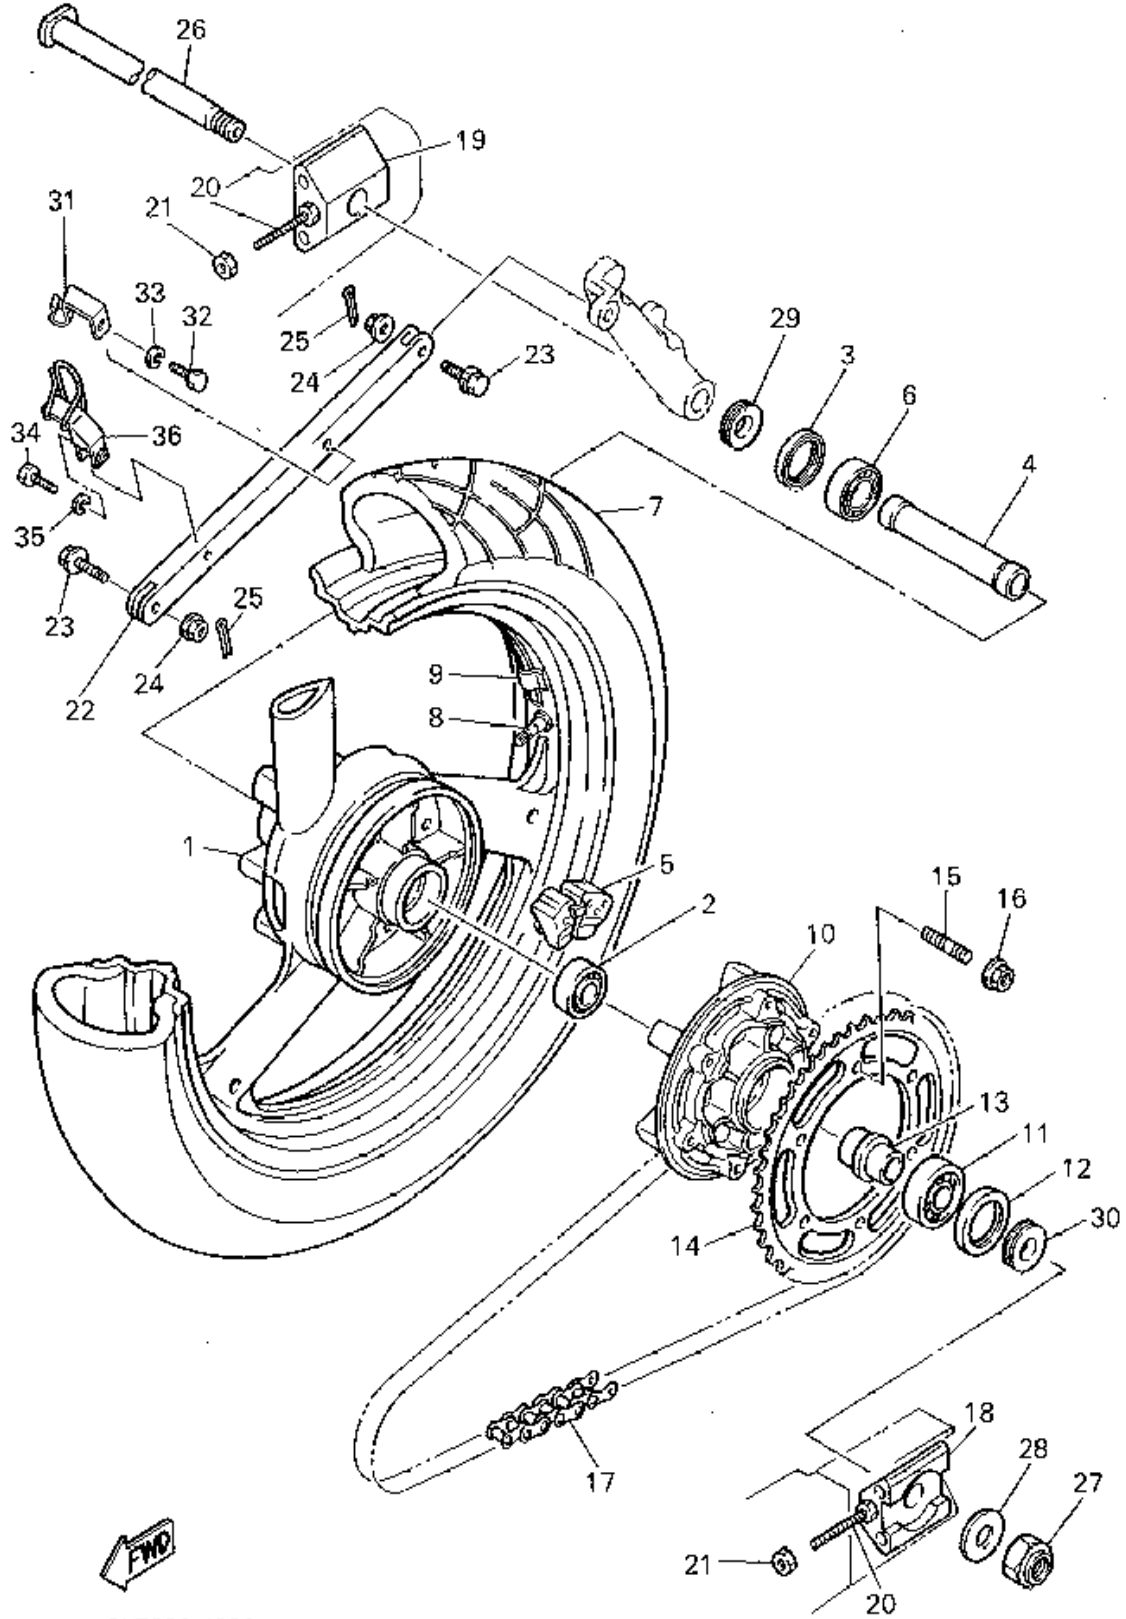

REAR WHEEL

Ref. No.	Part Number	Description	Qty	Remarks
27	95601-18200-00	NUT, SELF-LOCKING	1	
28	90201-18264-00	WASHER, PLATE	1	
29	90387-202X9-00	COLLAR	1	
30	90387-203X0-00	COLLAR	1	
31	3GM-25876-00-00	HOLDER, BRAKE HOSE 2	1	
32	97011-06010-00	BOLT	1	
33	92995-06100-00	WASHER, SPRING	1	
34	97021-06030-00	BOLT	1	
35	92995-06100-00	WASHER, SPRING	1	
36	3GM-25875-50-00	HOLDER, BRAKE HOSE 1	1