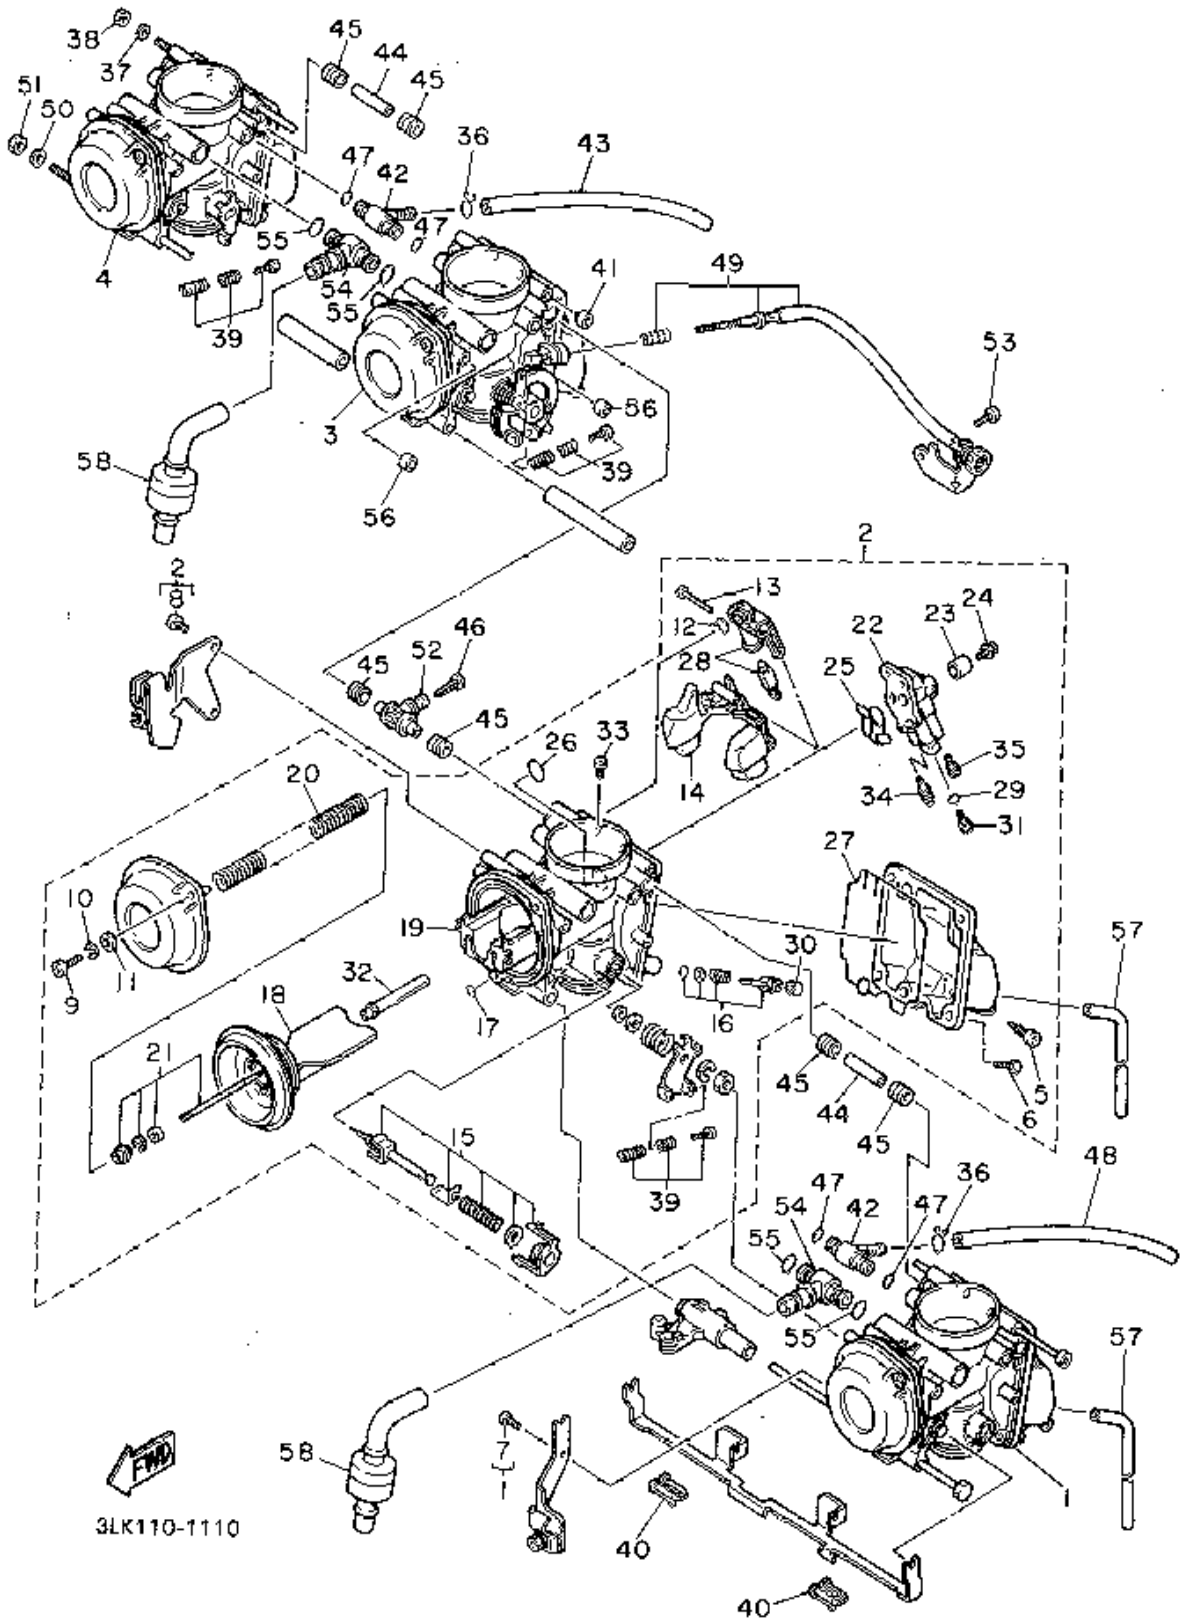

CONTINUED ON NEXT FRAME ➤

CARBURETOR

Ref. No.	Part Number	Description	Qty	Remarks
26	1AE-14147-00-00	. O-RING	1	
27	3GM-14997-00-00	. SEAL	1	
28	3GM-14107-17-00	. NEEDLE VALVE SET	1	
29	1AE-14227-00-00	. O-RING	1	
30	3F9-14118-00-00	. CAP	1	
31	3G2-14231-25-00	. JET, MAIN (#125)	1	4
	3G2-1423A-75-A1	. JET, MAIN (#122.5) (3G2-14231-75-00) (#122.5) ..	1	3
32	3GM-14141-90-00	. NOZZLE, MAIN	1	
33	830-14231-25-00	. JET, MAIN (#125)	1	
34	4G0-14142-37-A0	. JET, PILOT #37.5 (4G0-14142-37-00)	1	
35	3G2-14231-12-00	. JET, POWER (# 60)	1	
36	8U9-14139-00-00	CLIP, PIPE	2	
37	92901-05600-00	WASHER, PLATE	1	
38	95380-05600-00	NUT	1	
39	3EN-1490K-00-00	STOP SCREW SET	3	
40	3EN-14261-00-00	HOLDER	2	
41	3GM-14918-00-00	RING	1	
42	17A-14251-00-00	NIPPLE	2	
43	35H-14987-00-00	HOSE	1	UR CA. ONLY
	4G0-14197-00-00	PIPE (2GH-14197-00-00)	1	UR NON-CA.
44	3GM-14988-00-00	PIPE, STARTER CONNECTING	2	
45	3EN-14997-00-00	SEAL	6	
46	1KT-14994-00-00	NET, FILTER	1	
47	822-14147-00-00	O-RING	4	
48	3FV-14197-00-00	PIPE	1	UR CA. ONLY
	3LF-14197-00-00	PIPE	1	UR NON-CA.
49	3GM-14103-00-00	THROTTLE SCREW SET	1	

CONTINUED ON NEXT FRAME ►

CARBURETOR

Ref. No.	Part Number	Description	Qty	Remarks
50	92990-06600-00	WASHER, PLATE	1	
51	95601-06200-00	NUT, U FLANGE	1	
52	3EN-14988-00-00	PIPE, STARTER CONNECTING	1	
53	98580-05008-00	SCREW, PAN HEAD (98501-05008-00)	1	
54	3GM-14251-00-00	NIPPLE	2	
55	3LK-14147-00-00	O-RING	4	
56	3GM-14992-00-00	ROD	2	
57	3LK-14987-00-00	HOSE	4	CA. ONLY
58	3GM-14197-00-00	PIPE	2	