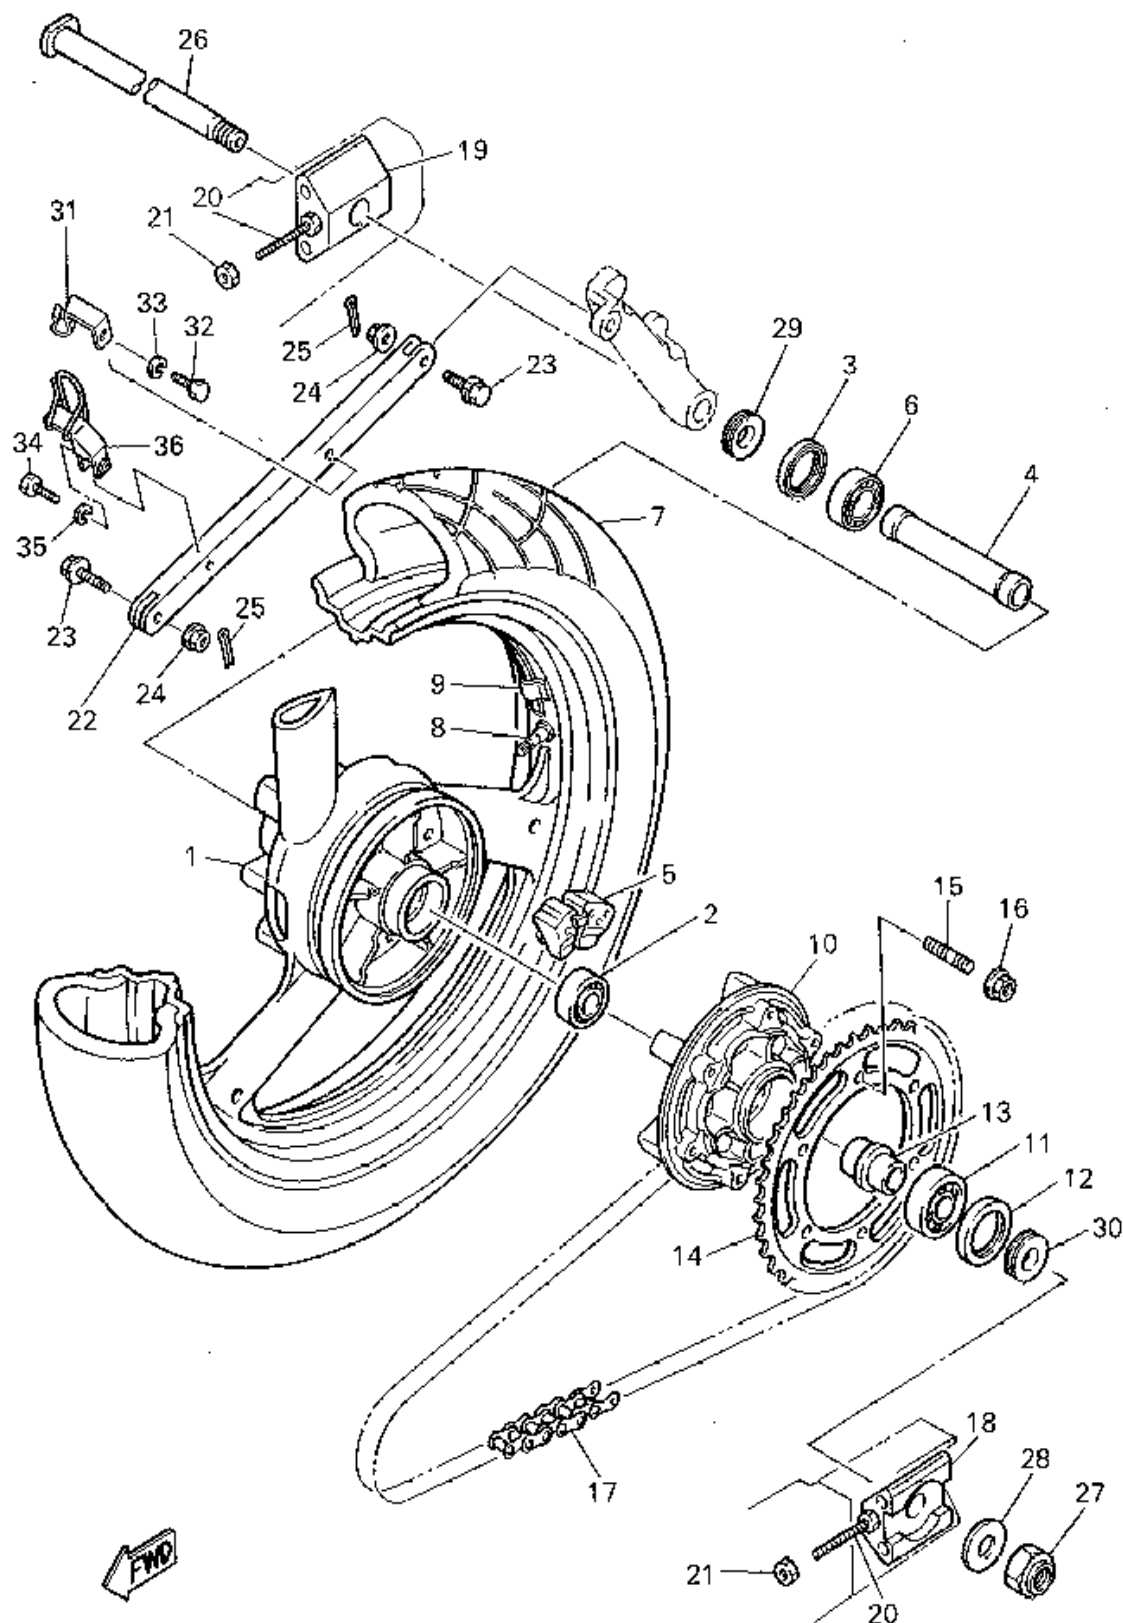

REAR WHEEL

Ref. No.	Part Number	Description	Qty	Remarks
1	3GM-25338-01-7B	CAST WHEEL, REAR	1	BLuish BLACK 2
2	93306-30416-00	BEARING (B6304RS)	1	
3	93106-30029-00	OIL SEAL	1	
4	90560-20357-00	SPACER	1	
5	2GH-25364-00-00	DAMPER	5	
6	93306-30437-00	BEARING	1	
7	94117-173U6-00	TIRE (170/60 VR17 V280)	1	DUNLOP
8	93900-00030-00	VALVE, RIM	1	
9	29L-25398-00-00	BALANCER, WHEEL (10G)	1	UN
	29L-25398-10-00	BALANCER, WHEEL (20G)	1	UN
	29L-25398-20-00	BALANCER, WHEEL (30G)	1	UN
10	36Y-25366-01-00	CLUTCH, HUB	1	
11	93306-30562-00	BEARING	1	
12	93106-35030-00	OIL SEAL	1	
13	36Y-25377-00-00	COLLAR, WHEEL	1	
14	2GH-25447-22-00	SPROCKET, DRIVEN (47T)	1	
15	90116-10485-00	BOLT, STUD	6	
16	95601-10200-00	NUT, SELF-LOCKING	6	
17	94571-31110-00	CHAIN (RK532GSV2-110L)	1	UR TAKASAGO
	94581-57110-00	CHAIN (DID532ZLVKA1-110L)	1	UR DAIDO
18	3GM-25388-00-00	PULLER, CHAIN 1	1	
19	3GM-25389-00-00	PULLER, CHAIN 2	1	
20	90101-08766-00	BOLT	2	
21	95307-08600-00	NUT	2	
22	3GM-25371-00-00	BAR, TENSION	1	
23	90105-08321-00	BOLT, WASHER BASED	2	
24	95701-08500-00	NUT, FLANGE	2	
25	91490-20020-00	PIN, COTTER	2	
26	3GM-25381-A0-00	AXLE, WHEEL	1	

CONTINUED ON NEXT FRAME ➤