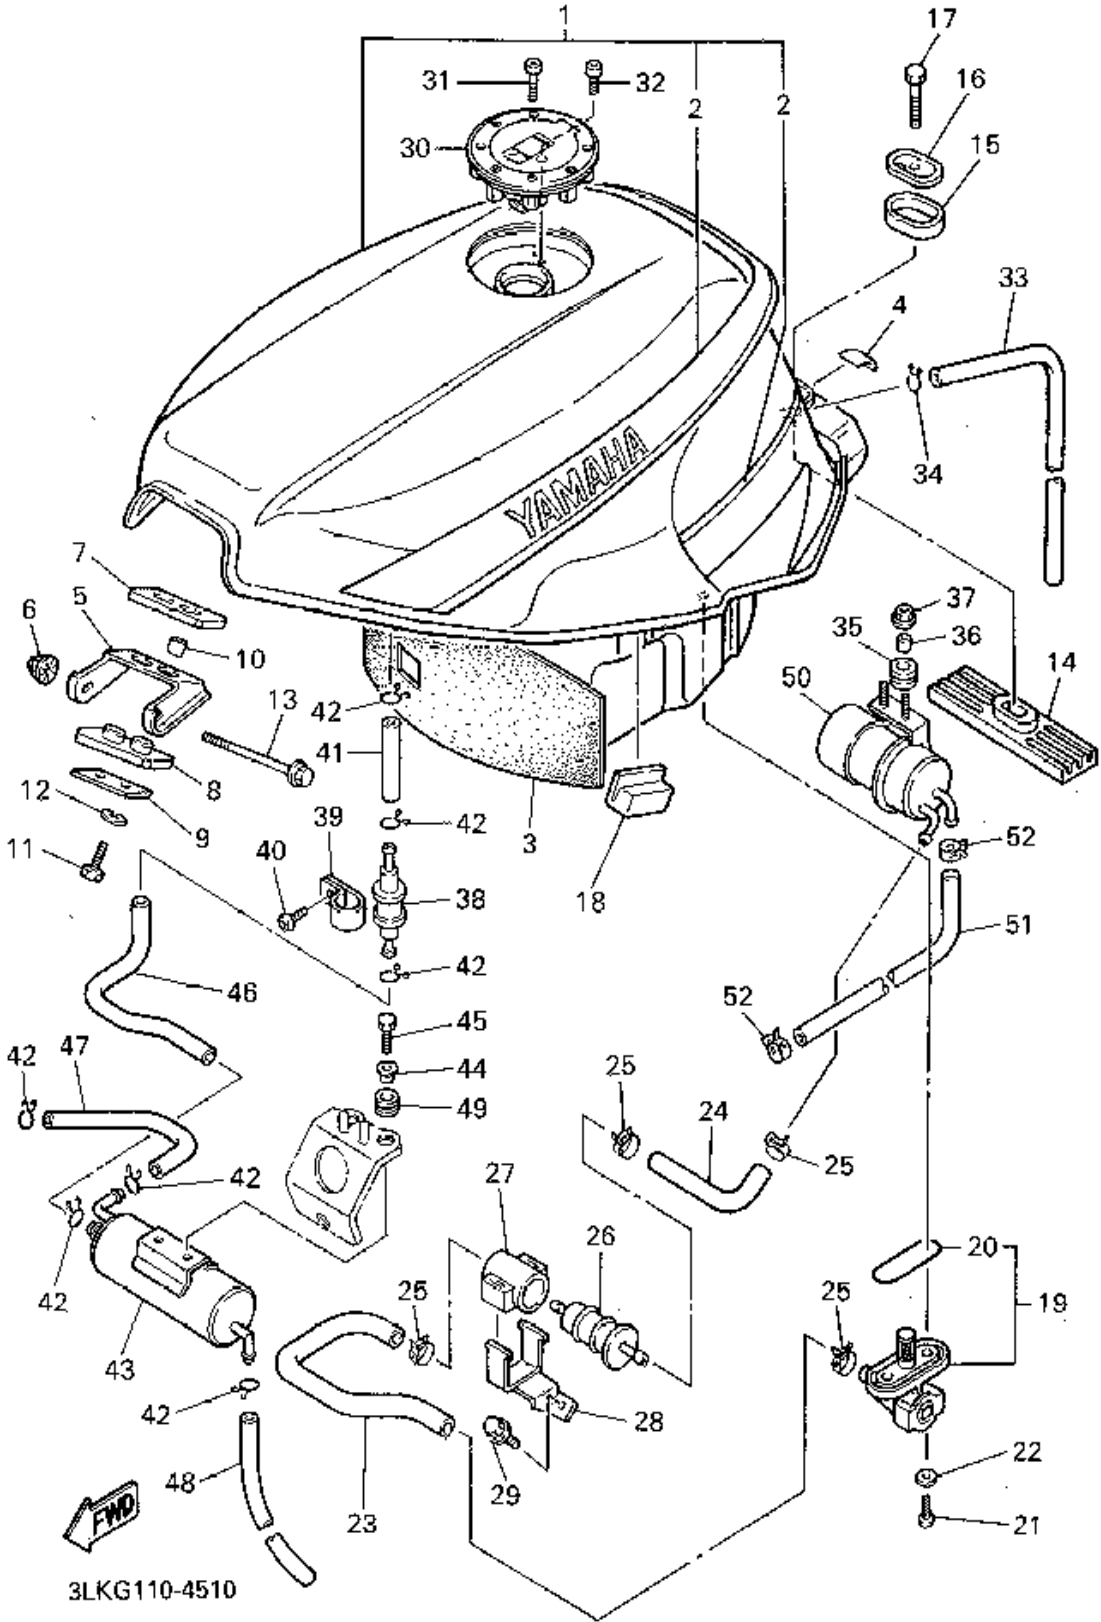

FUEL TANK (CALIFORNIA ONLY)

Ref. No.	Part Number	Description	Qty	Remarks
1	3LK-24110-01-W4	FUEL TANK COMP.	1	BLACK 2
2	3LE-24240-10-00	. GRAPHIC SET	1	
3	3LK-2414J-00-00	DAMPER, PLATE 2	1	
4	2GH-21732-00-00	SEAL 1	1	
5	2GH-24191-00-00	BRACKET, FUEL TANK 1	1	
6	90176-06072-00	NUT, CAP (95303-06800-00) ...	1	
7	2GH-24181-00-00	DAMPER, LOCATING 1	1	
8	2GH-24183-00-00	DAMPER, LOCATING 3	1	
9	2GH-24186-00-00	WASHER, SPECIAL	1	
10	90387-06553-00	COLLAR	2	
11	97011-06025-00	BOLT (97001-06025)	2	
12	92995-06100-00	WASHER, SPRING	2	
13	95814-06075-00	BOLT, FLANGE	1	
14	2GH-24184-00-00	DAMPER, LOCATING 4	1	
15	3Y6-24183-00-00	DAMPER, LOCATING 3	1	
16	2GH-24187-00-00	WASHER, SPECIAL	1	
17	97011-08030-00	BOLT (97001-08030-00)	1	
18	3GM-24182-01-00	DAMPER, LOCATING 2	2	
19	26H-24500-00-00	FUEL COCK ASSEMBLY 1 ...	1	
20	214-24512-00-00	. GASKET	1	
21	90149-06011-00	SCREW	2	
22	90202-05187-00	WASHER, PLATE	2	
23	3GM-24311-01-00	PIPE, FUEL 1	1	
24	3GM-24312-00-00	PIPE 2	1	
25	90467-12124-00	CLIP	4	
26	1FK-24560-00-00	FILTER ASSEMBLY	1	
27	1FK-24566-00-00	BRACKET, FILTER	1	
28	3GM-24136-00-00	CLAMP 2	1	
29	95811-06012-00	BOLT, FLANGE	1	

CONTINUED ON NEXT FRAME ➤