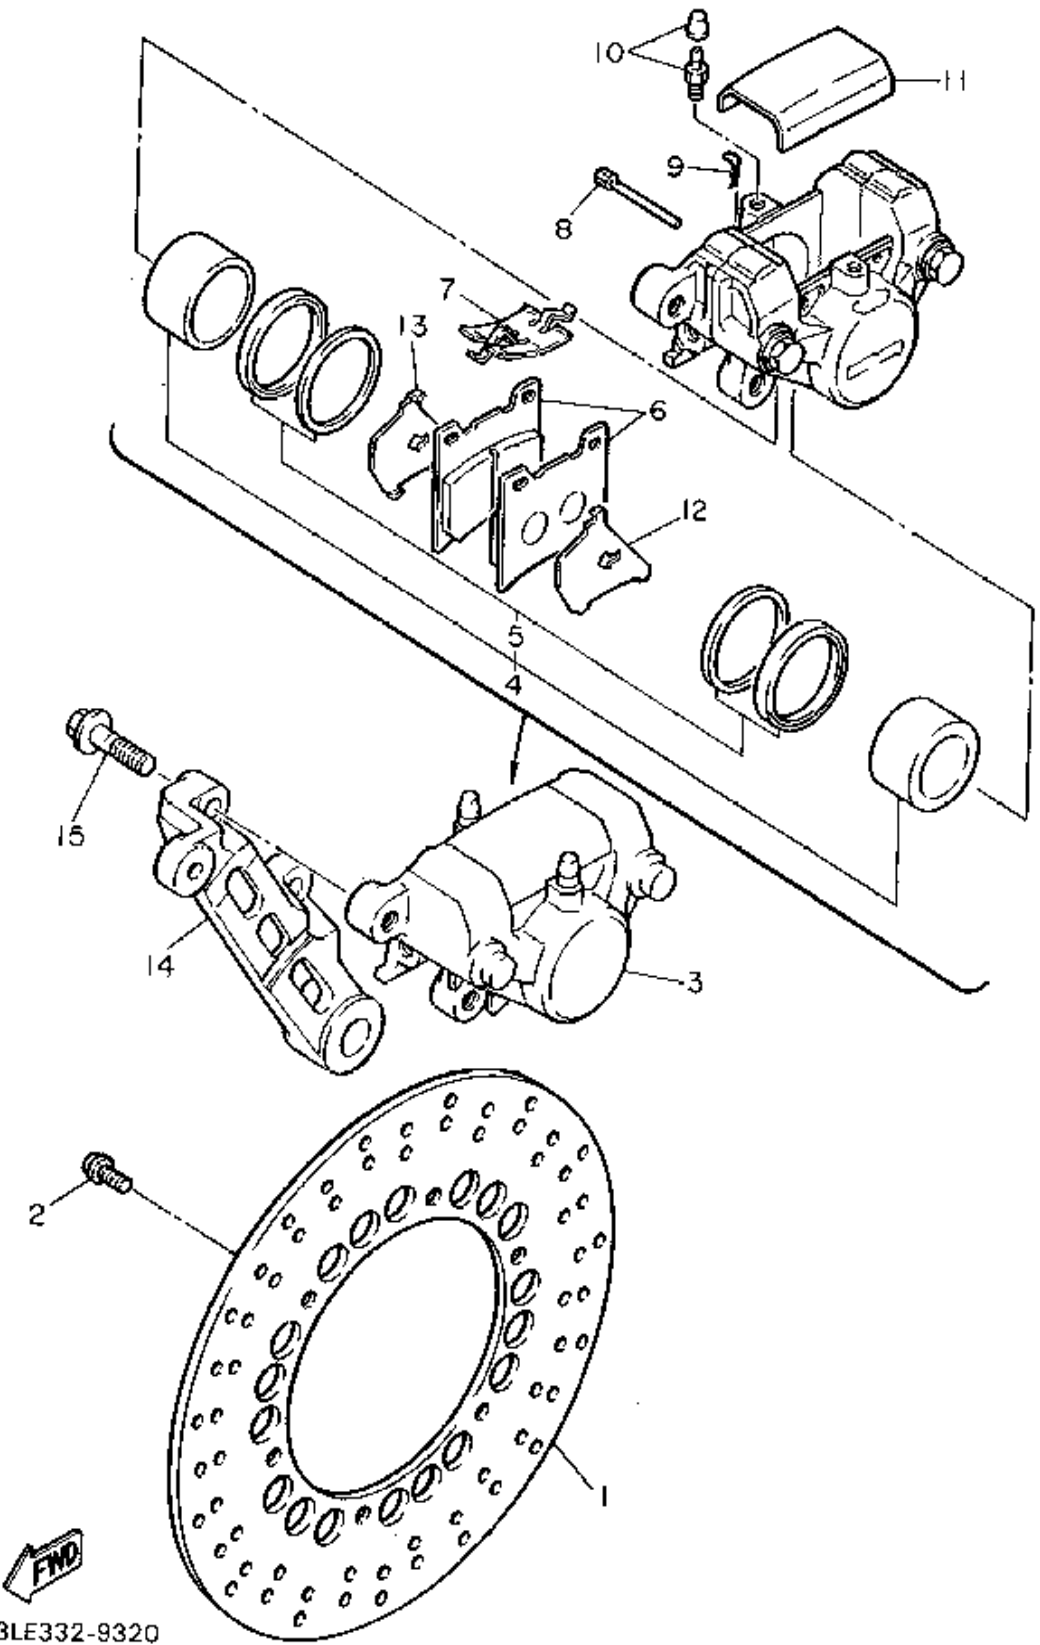

REAR BRAKE CALIPER

Ref. No.	Part Number	Description	Qty	Remarks
1	2KT-25831-00-00	DISC, BRAKE (RIGHT)	1	
2	90109-08718-00	BOLT	6	
3	3GM-2580W-10-00	CALIPER ASSEMBLY, REAR 2	1	
4	31A-W0057-00-00	. PISTON ASSEMBLY, CALIPER	1	
5	31A-W0047-00-00	. . CALIPER SEAL KIT	1	
6	26H-W0045-11-00	. BRAKE PAD KIT	1	
7	29L-25919-A0-00	. SUPPORT, PAD	1	
8	3HE-25924-00-00	. PIN, PAD	2	
9	3HE-25925-00-00	. CLIP	2	
10	1J3-W0048-00-00	. BLEED SCREW KIT	2	
11	51J-25836-00-00	. COVER, DUST	1	
12	1FK-25827-00-00	. SHIM, CALIPER	1	
13	1FK-25828-00-00	. SHIM, CALIPER	1	
14	3GM-25819-00-00	BRACKET, CALIPER	1	
15	90105-10638-00	BOLT, WASHER BASED	2	

3LE332-9320