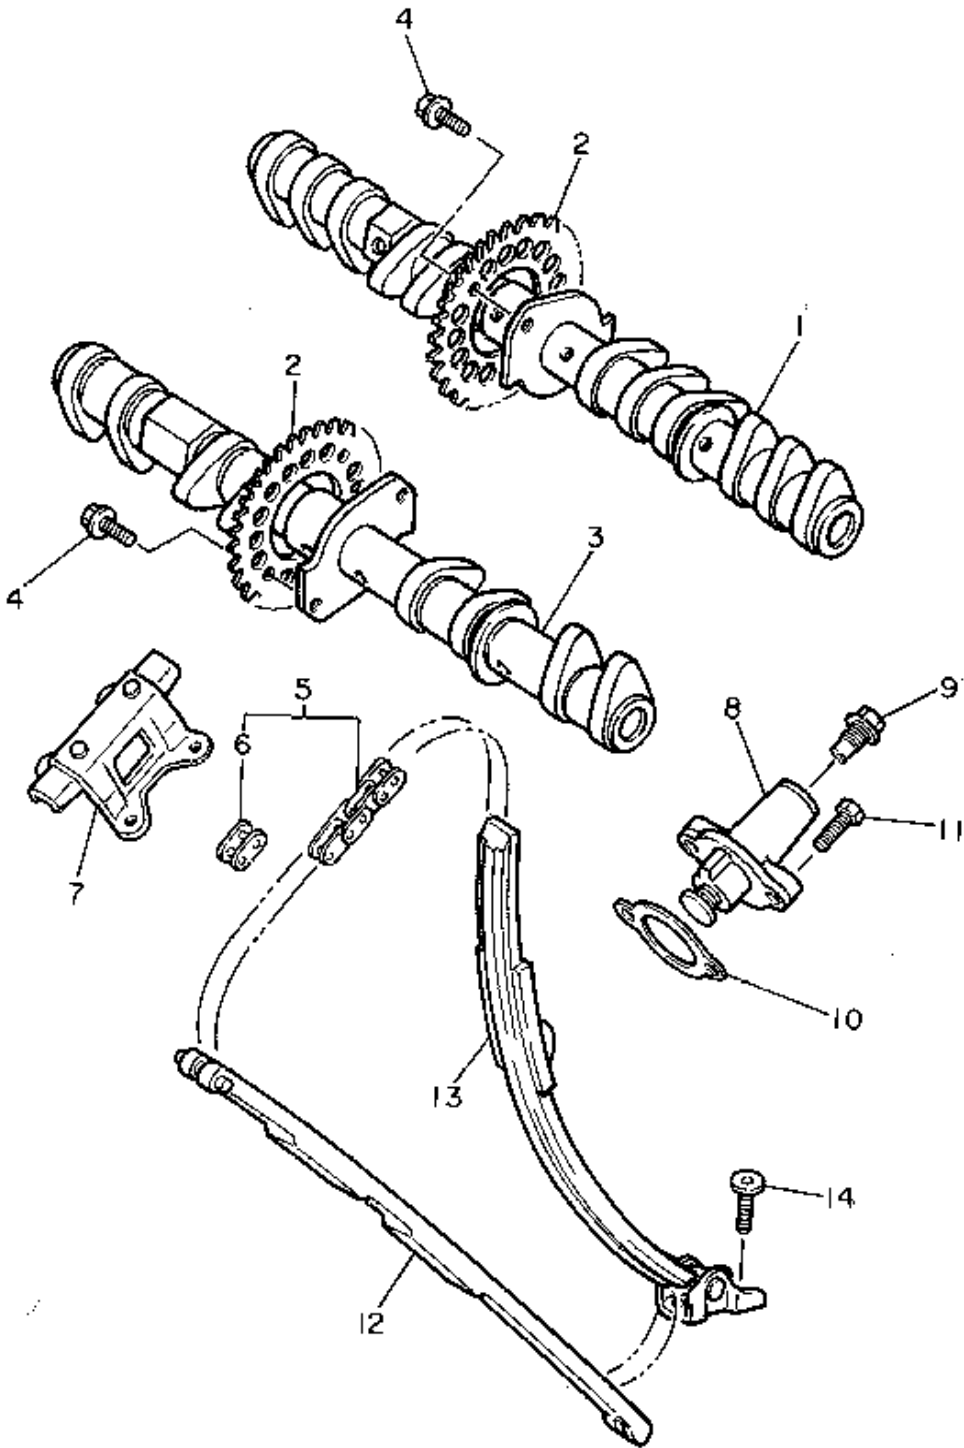

CONTINUED ON NEXT FRAME ►

3LE332-9040

VALVE

Ref. No.	Part Number	Description	Qty	Remarks
12	1HX-12169-90-00	PAD, ADJUSTING 2 (2.10)	20	UR
	1HX-12169-E0-00	PAD, ADJUSTING 2 (2.15)	20	UR
	1HX-12169-G0-00	PAD, ADJUSTING 2 (2.20)	20	UR
	1HX-12169-J0-00	PAD, ADJUSTING 2 (2.25)	20	UR
	1HX-12169-L0-00	PAD, ADJUSTING 2 (2.30)	20	UR
	1HX-12169-N0-00	PAD, ADJUSTING 2 (2.35)	20	UR
	1HX-12169-T0-00	PAD, ADJUSTING 2 (2.40)	20	UR
13	2NK-12153-02-00	LIFTER, VALVE	12	UR BLACK
	2NK-12153-09-00	LIFTER, VALVE (O/S)	12	WHITE
14	1WG-12153-09-00	LIFTER, VALVE (O/S)	8	UR WHITE
	1WG-12153-21-00	LIFTER, VALVE	8	UR BLUE

3LE332-9040

CAMSHAFT - CHAIN

Ref. No.	Part Number	Description	Qty	Remarks
1	3GM-12171-00-00	CAMSHAFT 1	1	
2	3GM-12176-00-00	SPROCKET, CAM CHAIN	2	
3	3GM-12181-00-00	CAMSHAFT 2	1	
4	90105-07342-00	BOLT, WASHER BASED	4	
5	94581-01108-00	CHAIN (DID219FS-108L)	1	
6	94681-01021-00	. JOINT, CHAIN	1	
7	2GH-12241-00-00	GUIDE, STOPPER 2	1	
8	3GM-12210-00-00	TENSIONER ASSEMBLY, CAM CHAIN (1WG-12210-02-00)	1	
9	90109-112F1-00	BOLT	1	
10	4BE-12213-00-00	GASKET, TENSIONER CASE ..	1	
11	95023-06025-00	BOLT, FLANGE	2	
12	3GM-12251-00-00	DAMPER, CHAIN 1	1	
13	3GM-12252-00-00	DAMPER, CHAIN 2	1	
14	90109-065A8-00	BOLT	2	