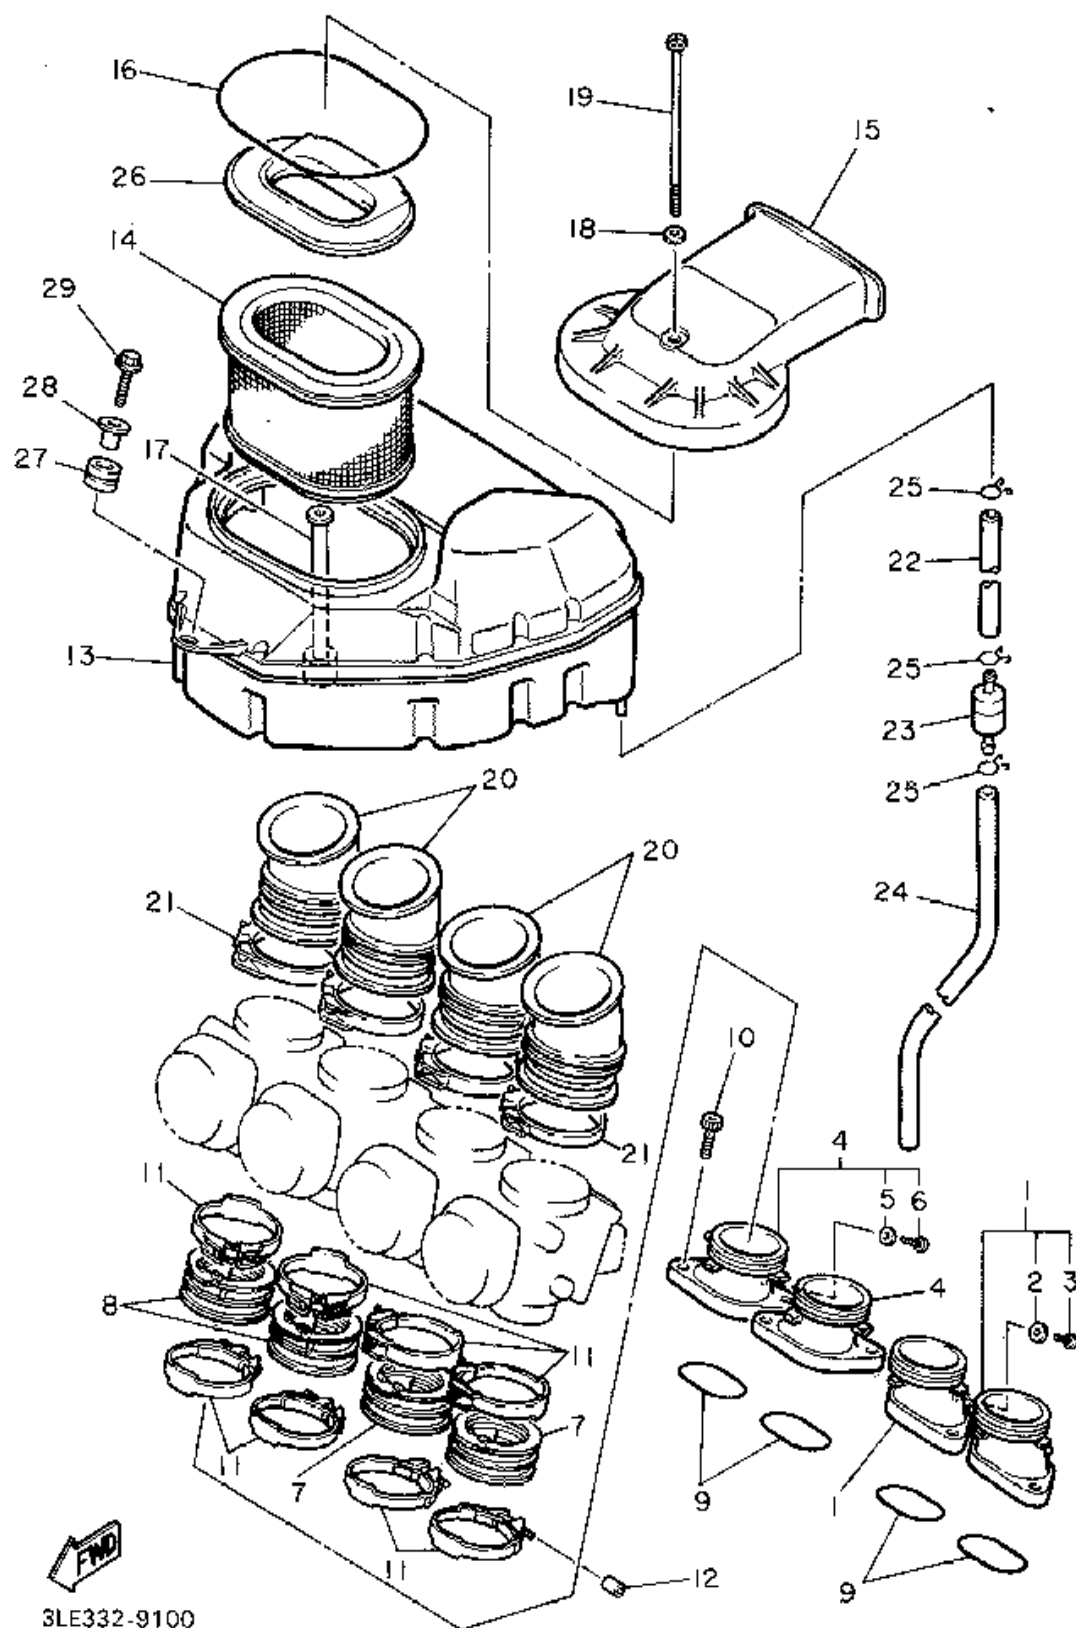

INTAKE

3LE332-9100

Ref. No.	Part Number	Description	Qty	Remarks
1	3GM-13586-00-00	JOINT, CARBURETOR 1	2	
2	90430-06014-00	. GASKET	1	
3	91312-06012-00	. BOLT	1	
4	3GM-13596-00-00	JOINT, CARBURETOR 2	2	
5	90430-06014-00	. GASKET	1	
6	91312-06012-00	. BOLT	1	
7	3GM-13597-00-00	JOINT, CARBURETOR 3	2	
8	3GM-13598-00-00	JOINT, CARBURETOR 4	2	
9	93210-44545-00	O-RING	4	
10	91316-06020-00	BOLT, SOCKET HEAD	8	
11	90450-57034-00	HOSE CLAMP ASSEMBLY	8	
12	90445-08740-00	HOSE	2	
13	3GM-14401-00-00	AIR CLEANER CASE ASSEMBLY	1	
14	3GM-14451-00-00	ELEMENT, AIR CLEANER	1	
15	3GM-14422-00-00	CAP, CLEANER CASE 2	1	
16	36F-14452-00-00	SEAL	1	
17	3GM-14443-00-00	COLLAR	1	
18	92990-06600-00	WASHER, PLATE	1	
19	98511-06140-00	SCREW, PAN HEAD (98517-06140-00)	1	
20	3GM-14453-00-00	JOINT, AIR CLEANER 1	4	
21	90450-67066-00	HOSE CLAMP ASSEMBLY	4	
22	90445-11288-00	HOSE	1	
23	4X7-2149Y-00-00	FILTER ASSEMBLY	1	
24	90445-114E2-00	HOSE	1	
25	90467-10008-00	CLIP	3	
26	3GM-14432-00-00	SILENCER, INNER	1	
27	90480-14023-00	GROMMET	1	

CONTINUED ON NEXT FRAME ►