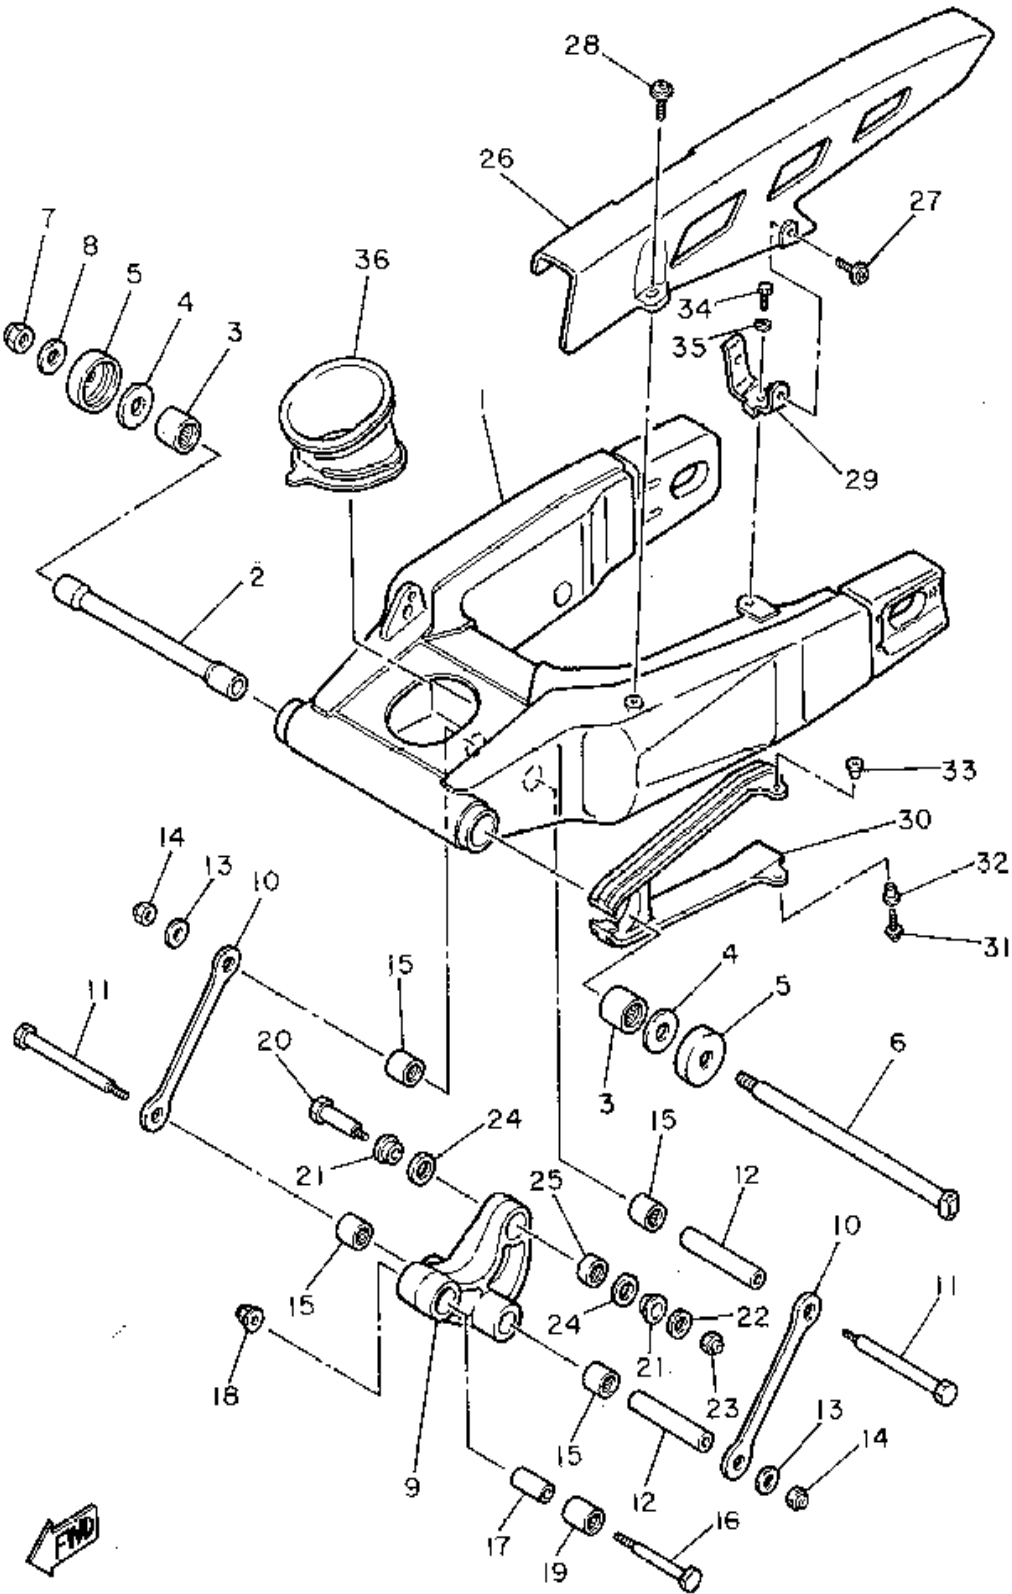

REAR ARM

Ref. No.	Part Number	Description	Qty	Remarks
30	3GM-22151-00-00	SEAL, GUARD	1	
31	90159-06108-00	SCREW, WITH WASHER	1	
32	90387-06704-00	COLLAR	1	
33	90387-06216-00	COLLAR	1	
34	97013-06012-00	BOLT	1	
35	92995-06100-00	WASHER, SPRING	1	
36	3GM-22129-00-00	COVER, THRUST 2	1	

3LE332-2240