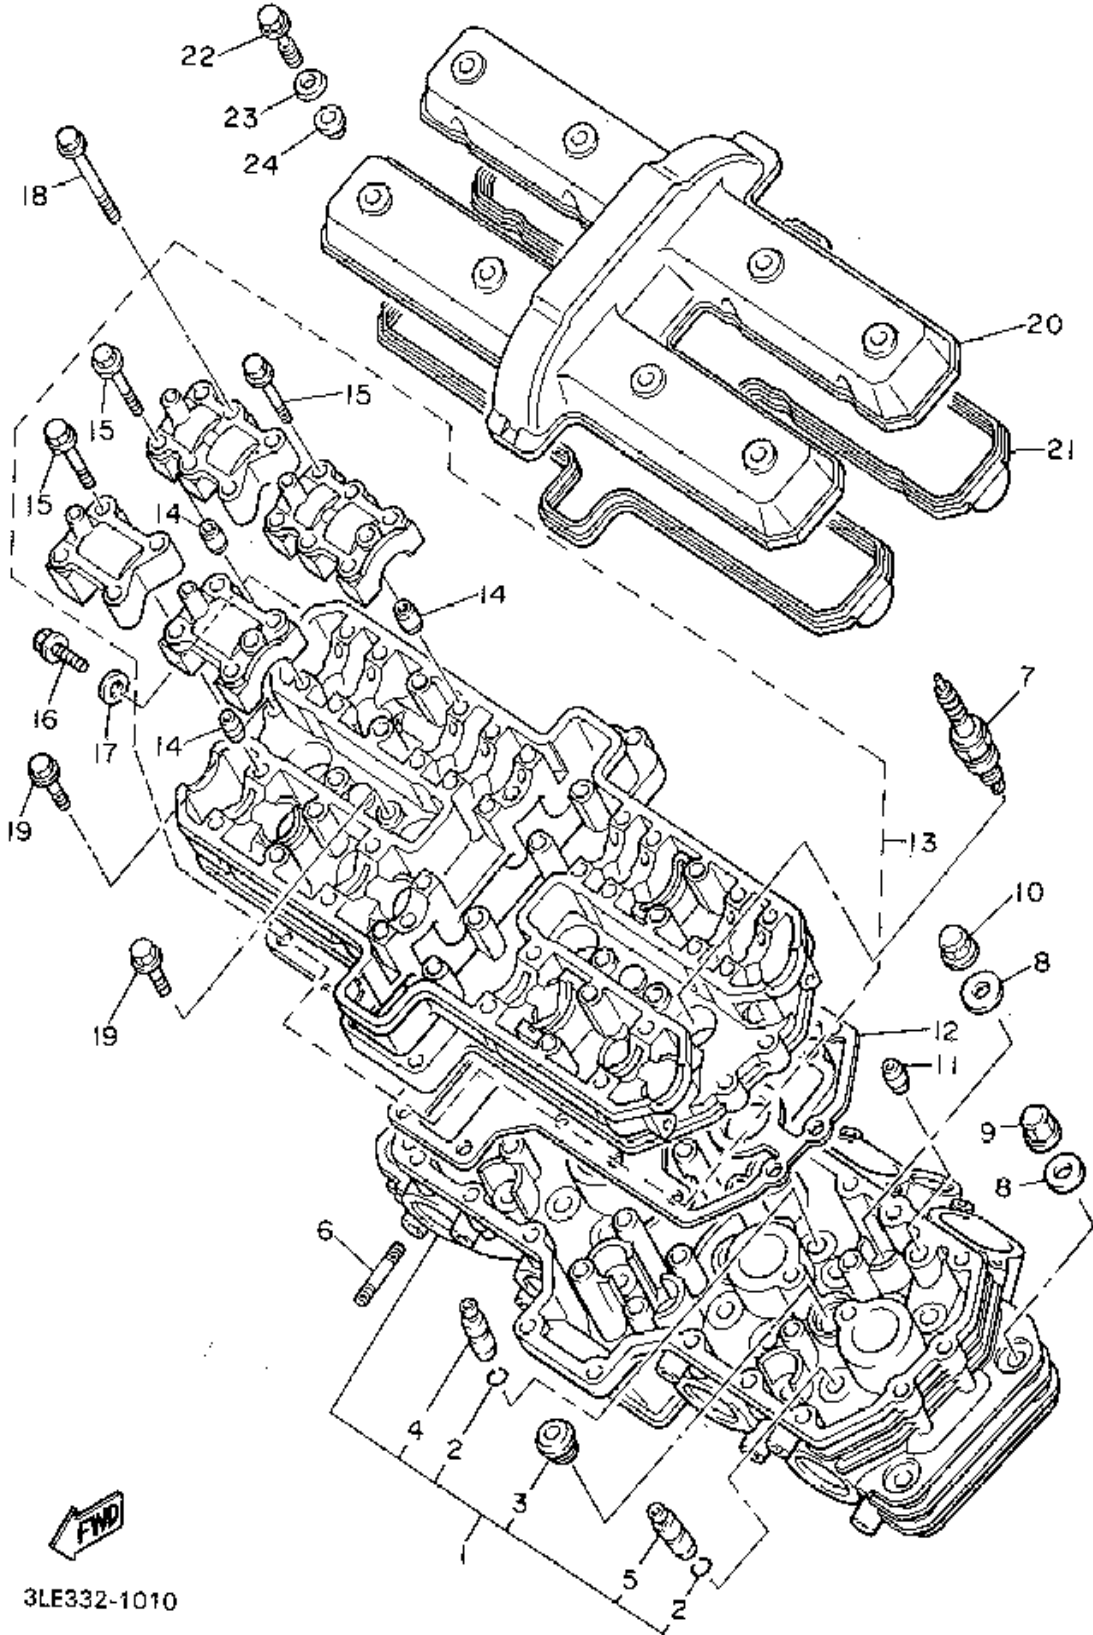

PUBLICATION	PART NUMBER	REMARKS
OWNER'S MANUAL	LIT-11626-09-21	
ASSEMBLY	LIT-11666-09-21	
SERVICE MANUAL	LIT-11616-FZ-02	

YAMAHA
ONLINE
Parts & Accessories

A1

CYLINDER HEAD

3LE332-1010

Ref. No.	Part Number	Description	Qty	Remarks
1	3GM-11102-00-00	CYLINDER HEAD ASSEMBLY	1	
2	93440-10153-00	. CIRCLIP	20	
3	90340-18101-00	. PLUG, STRAIGHT SCREW	4	
4	3GM-11133-10-00	. GUIDE, INTAKE VALVE	12	
5	3GM-11134-10-00	. GUIDE, EXHAUST VALVE	8	
6	95611-08625-00	BOLT, STUD	8	
7	NGK-DP8EA-90-00	PLUG, SPARK (NGK DP8EA-9)	4	UR
8	90201-103M4-00	WASHER, PLATE	12	
9	90176-10049-00	NUT, CROWN	4	
10	90179-10584-00	NUT	8	
11	99530-10014-00	PIN, DOWEL	2	
12	3GM-11182-00-00	GASKET, CYLINDER HEAD 2	1	
13	3GM-1115A-00-00	CAM CASE ASSEMBLY	1	
14	99510-08016-00	. PIN, DOWEL	16	
15	90105-06153-00	. BOLT, WASHER BASED	16	
16	95023-06012-00	BOLT, FLANGE	1	
17	90430-06014-00	GASKET	1	
18	90105-06541-00	BOLT, WASHER BASED	24	
19	95023-06025-00	BOLT, FLANGE	11	
20	3GM-11191-00-00	COVER, CYLINDER HEAD 1	1	
21	3GM-11193-00-00	GASKET, HEAD COVER 1	1	
22	90109-064F0-00	BOLT	8	
23	90209-11262-00	WASHER	8	
24	2GH-1111G-00-00	RUBBER, MOUNT 1	8	