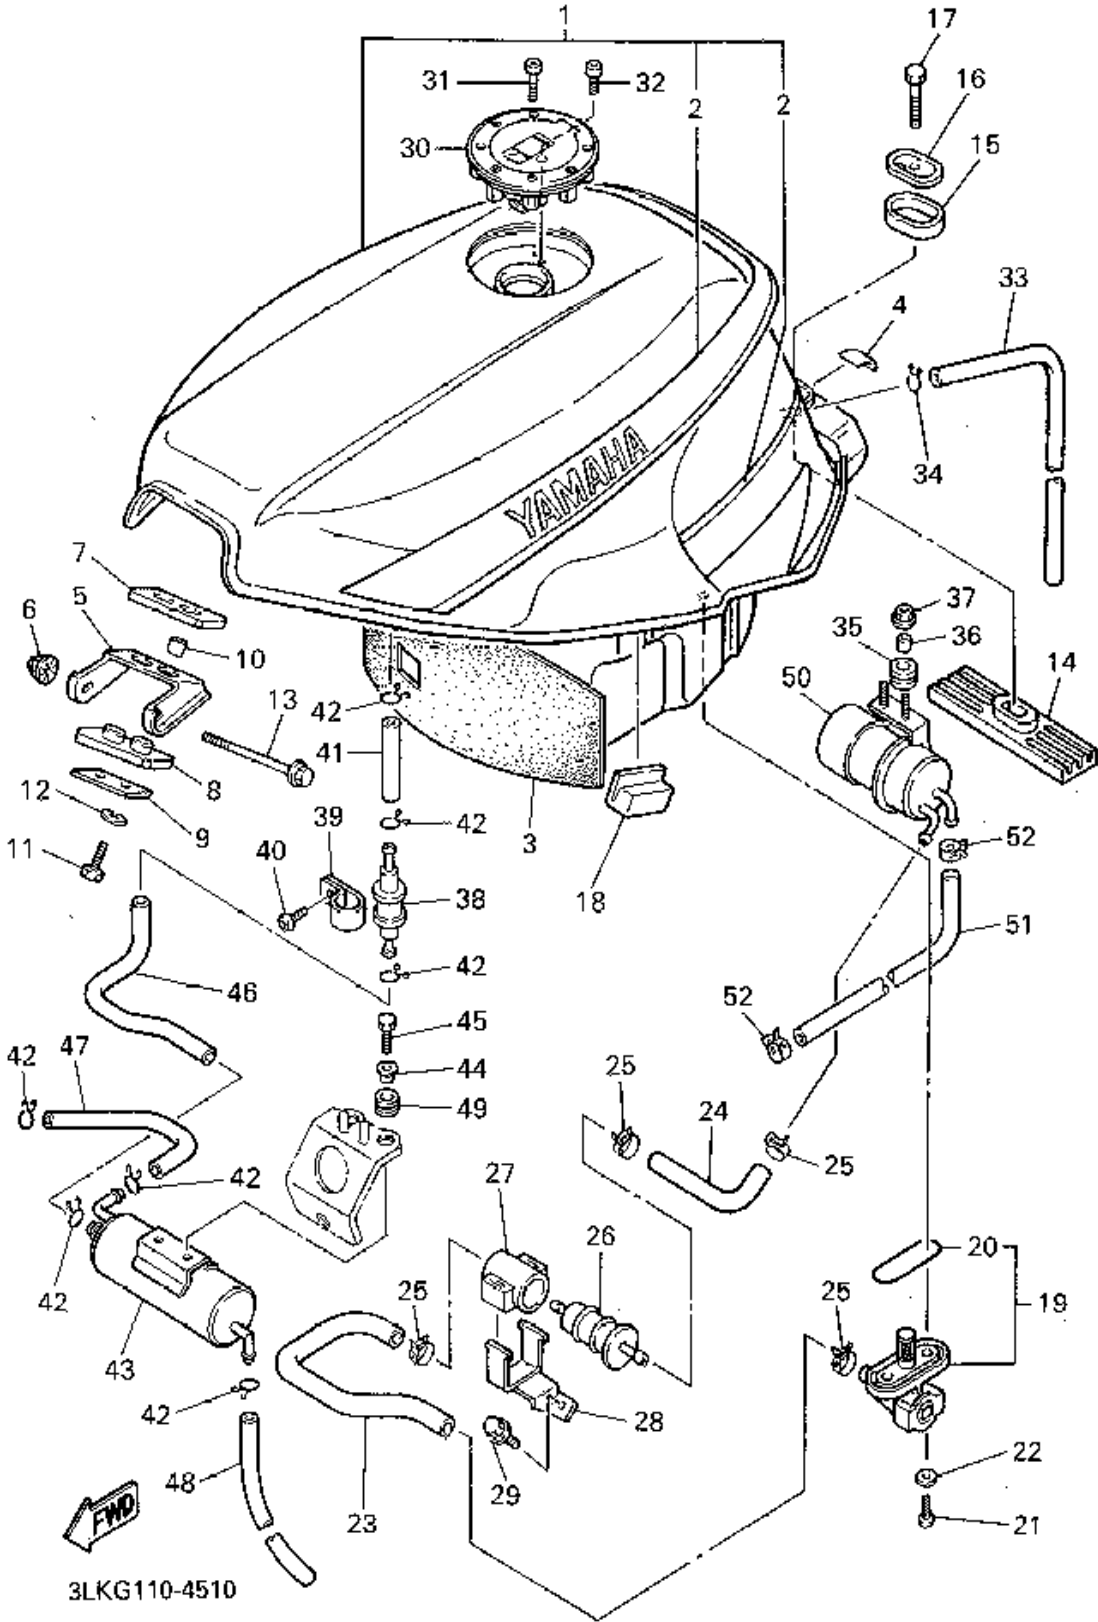

CONTINUED ON NEXT FRAME ➤

FUEL TANK (CALIFORNIA ONLY)

Ref. No.	Part Number	Description	Qty	Remarks
30	4HN-24602-00-00	CAP ASSEMBLY	1	
31	90110-05112-00	BOLT, HEXAGON SOCKET HEAD	3	
32	91311-05010-00	BOLT, SOCKET HEAD	1	
33	90445-102G7-00	HOSE	1	
34	90467-09006-00	CLIP	1	
35	90480-13163-00	GROMMET	2	
36	90387-062L2-00	COLLAR	2	
37	95701-06500-00	NUT, FLANGE	2	
38	25H-24180-00-00	ROLL OVER VALVE ASSEMBLY	1	
39	90461-15100-00	CLAMP	1	
40	98507-05010-00	SCREW, PAN HEAD	1	
41	90445-11734-00	HOSE	1	
42	90467-10008-00	CLIP	7	
43	3LK-24170-00-00	CANISTER ASSEMBLY	1	
44	90387-062L2-00	COLLAR	2	
45	97011-06016-00	BOLT	2	
46	3LK-24311-00-00	PIPE, FUEL 1	1	
47	3LK-24313-00-00	PIPE 3	1	
48	90445-11182-00	HOSE	1	
49	90480-13163-00	GROMMET	2	
50	3GM-13907-00-00	FUEL PUMP COMP.	1	
51	3GM-14294-00-00	HOSE	1	
52	90467-13123-00	CLIP	2	