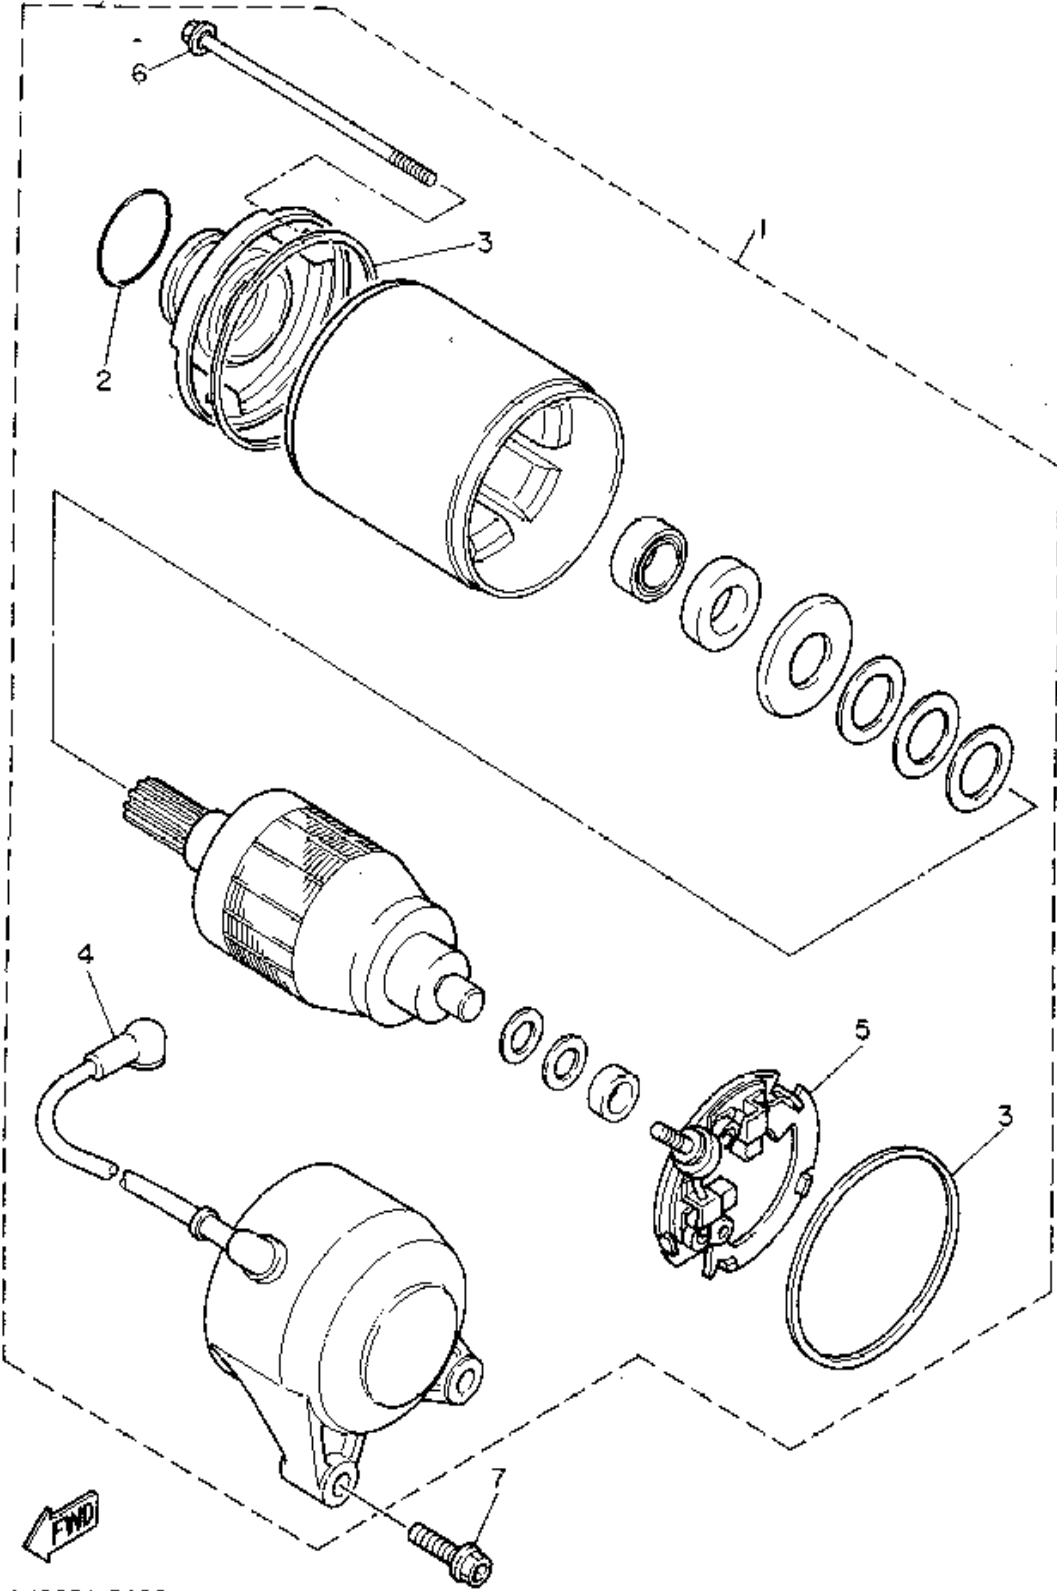

Ref. No.	Part Number	Description	Qty	Remarks
1	3GM-81800-50-00	STARTING MOTOR ASSEMBLY	1	
2	26H-81847-00-00	. O-RING	1	
3	11H-81844-00-00	. GASKET	2	
4	3GM-81815-50-00	. CORD, STARTER MOTOR	1	
5	3KS-81840-00-00	. BRUSH HOLDER ASSEMBLY	1	
6	3HE-81826-00-00	. BOLT	2	
7	95811-06025-00	BOLT, FLANGE	2	