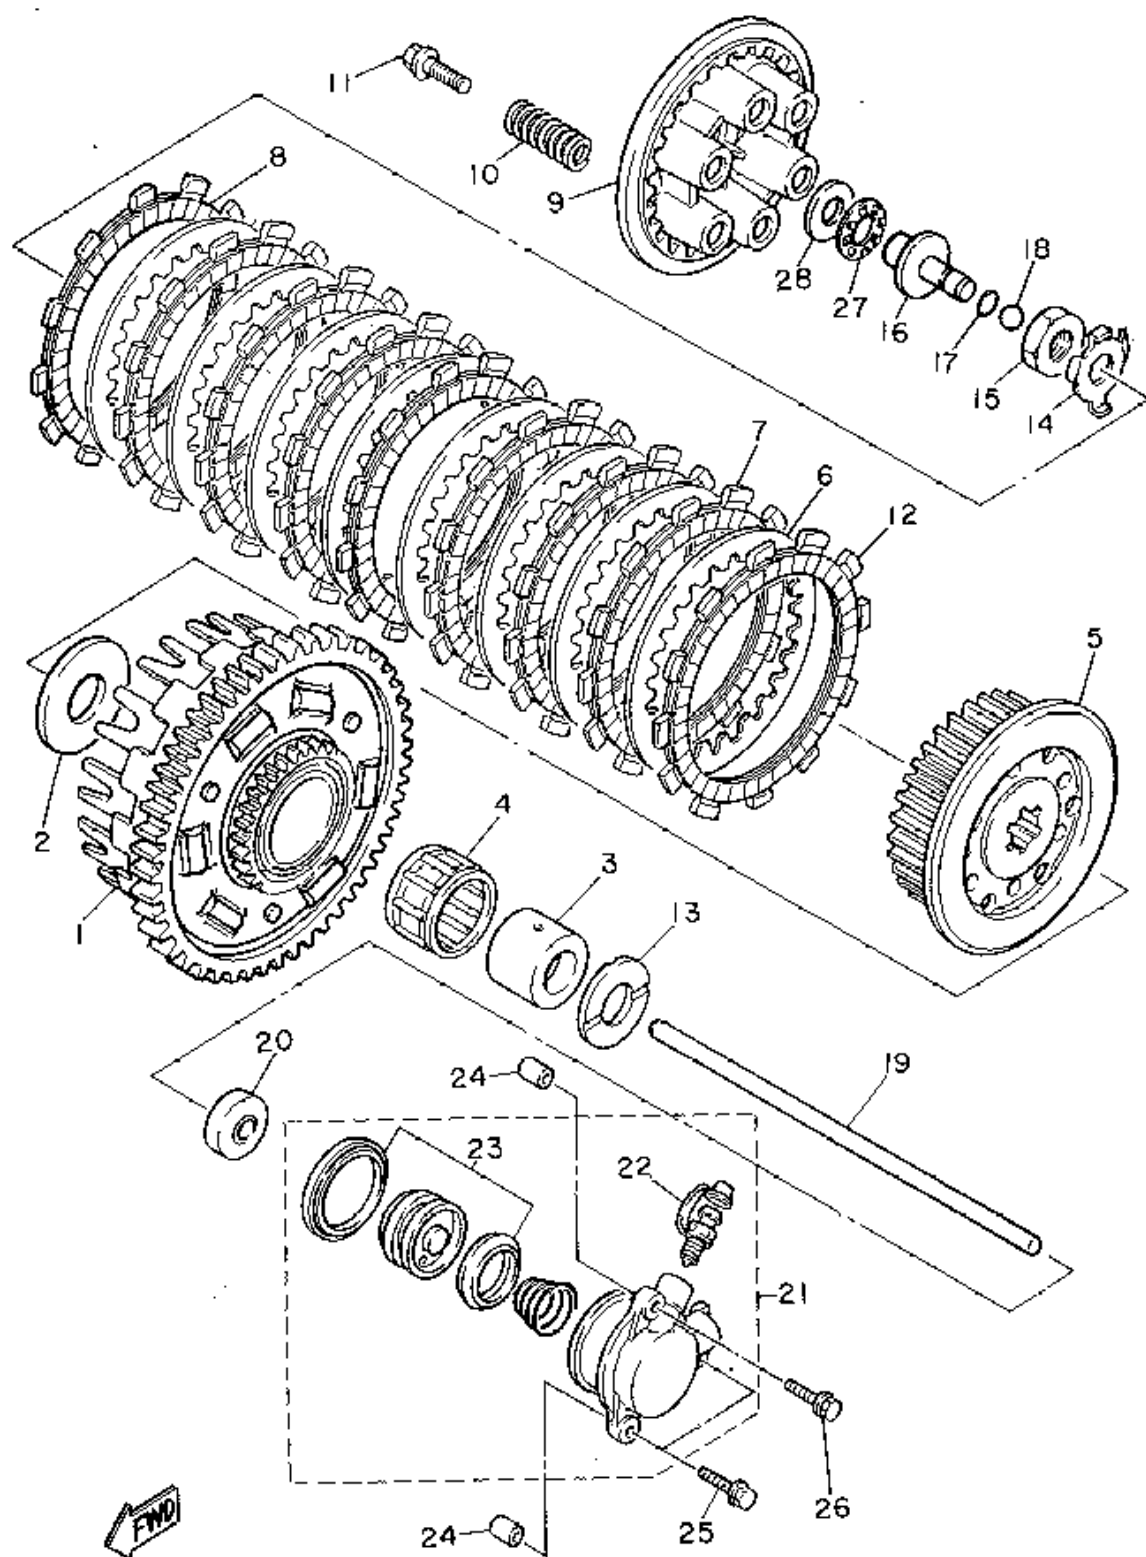

CLUTCH

3LE332-3160

Ref. No.	Part Number	Description	Qty	Remarks
1	3GM-16150-01-00	PRIMARY DRIVEN GEAR COMP.	1	
2	1AE-16154-00-00	PLATE, THRUST 1	1	
3	90560-25270-00	SPACER	1	
4	93310-340N8-00	BEARING, CYLINDRICAL	1	
5	4BH-16371-01-00	BOSS, CLUTCH	1	
6	31A-16325-00-00	PLATE, CLUTCH 2	8	
7	4H7-16321-01-00	PLATE, FRICTION	7	
8	31A-16321-00-00	PLATE, FRICTION	1	
9	3GM-16351-00-00	PLATE, PRESSURE 1	1	
10	90501-230E4-00	SPRING, COMPRESSION	6	
11	90159-06123-00	SCREW, WITH WASHER	6	
12	3GM-16321-00-00	PLATE, FRICTION	1	
13	1AE-16164-00-00	PLATE, THRUST 2	1	
14	90215-20231-00	WASHER, LOCK	1	
15	90170-20327-00	NUT	1	
16	3GM-16356-00-00	ROD, PUSH 1	1	
17	93210-06632-00	O-RING	1	
18	93511-32027-00	BALL	1	
19	1AE-16357-00-00	ROD, PUSH 2	1	
20	93109-08061-00	OIL SEAL	1	
21	1TV-16381-10-00	PUSH LEVER COMP.	1	
22	36Y-W0048-00-00	. BLEED SCREW KIT	1	
23	26H-W0098-00-00	. PUSH LEVER SEAL KIT	1	
24	99510-08012-00	PIN, DOWEL	2	
25	95026-06030-00	BOLT, FLANGE	2	
26	95026-06090-00	BOLT, FLANGE	1	
27	93340-21505-00	BEARING	1	
28	90201-150H2-00	WASHER, PLATE	1